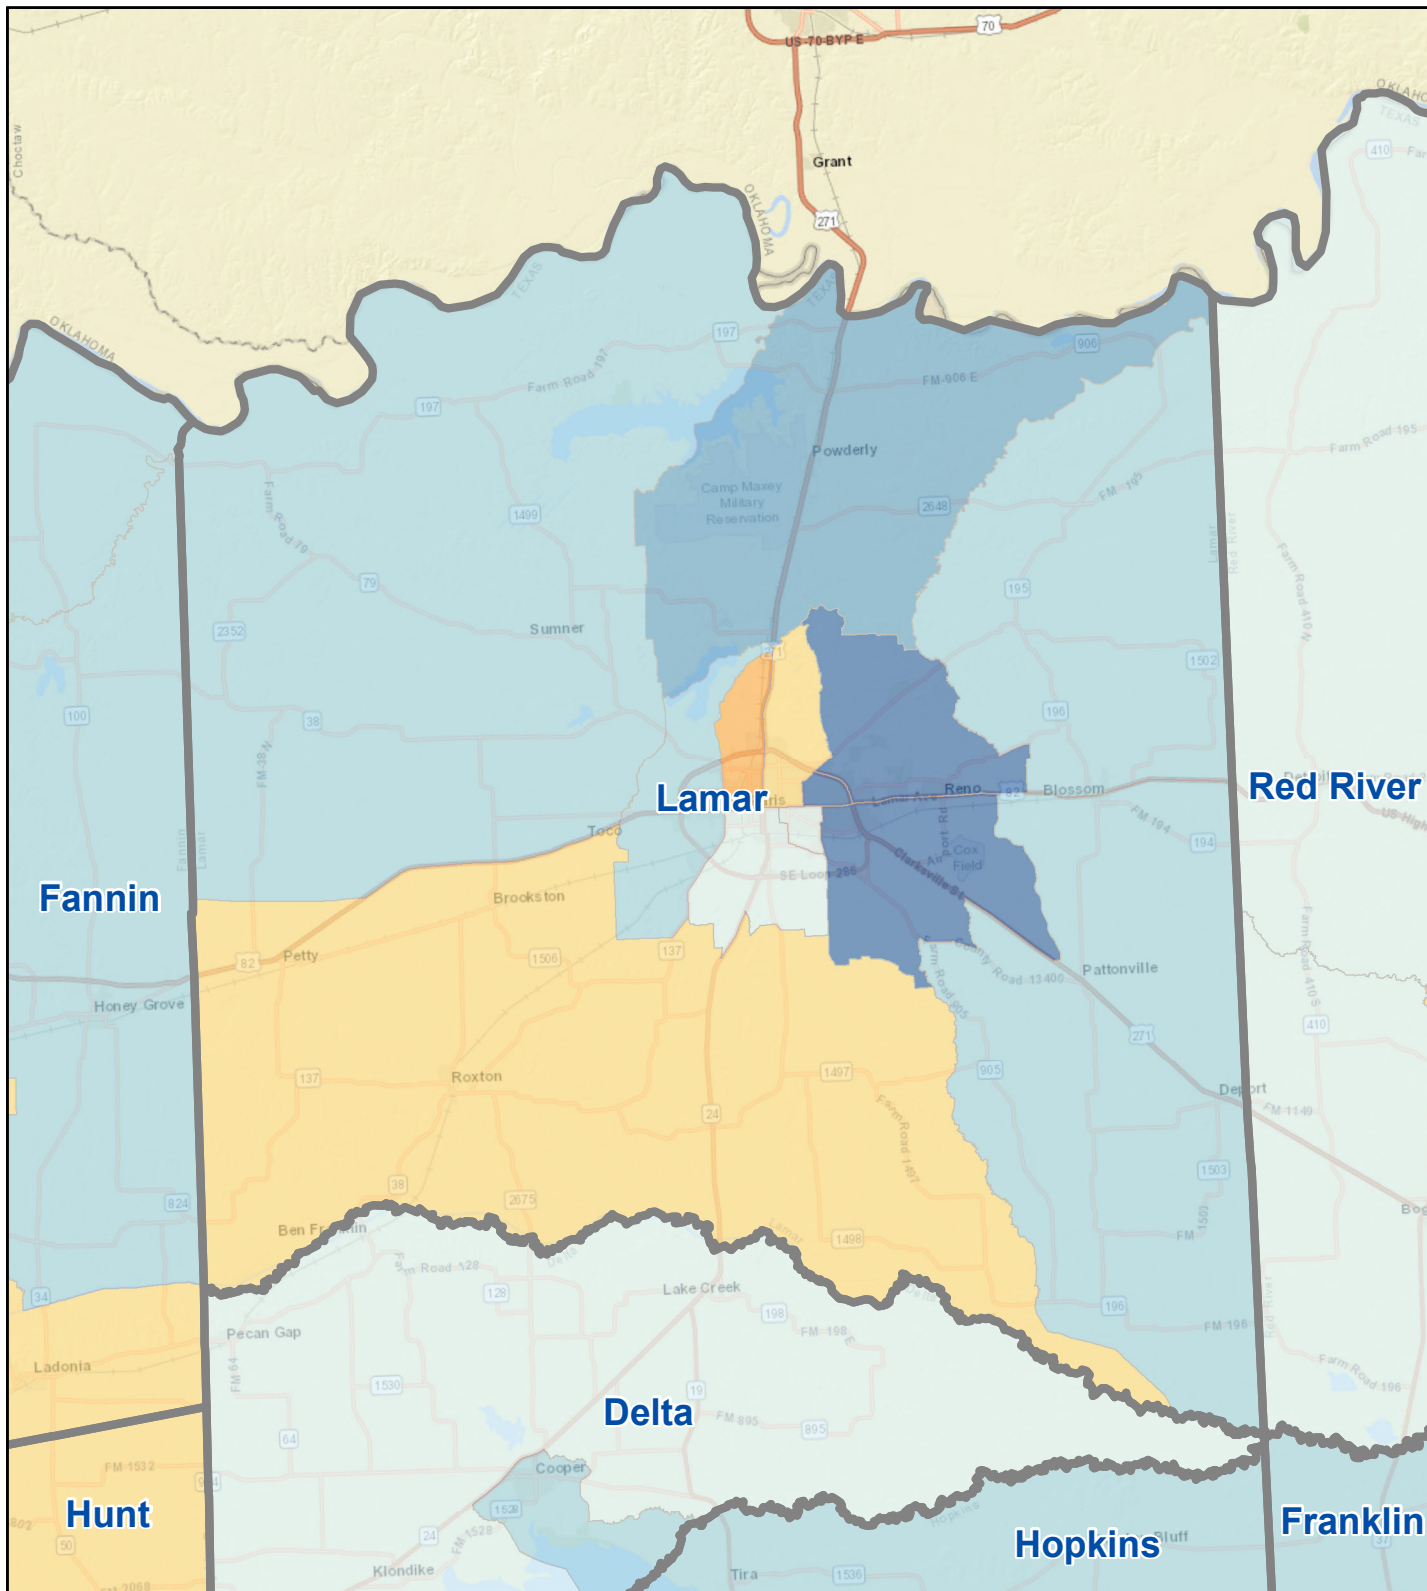

Census Bureau 2020 Self-Response Rates in Texas Census Tracts Lamar County

Updated: 10/16/2020

Census Self-Response Rate, 2020

CensusTract

Census Self-Response Rates

US 2010	66.5%	
US 2020	66.9%	
Texas 2010	64.4%	
Texas 2020	62.8%	
County 2010	63.7%	
County 2020	59.4%	
Households in county that have not responded		7,841
Households needed to respond to reach 2010 rate		830