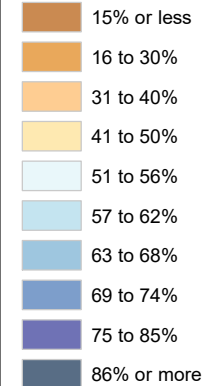

Census Bureau 2020 Self-Response Rates in Texas Census Tracts Lamar County

Updated: 10/16/2020

Census Self-Response Rate, 2020

CensusTract

Census Self-Response Rates

US 2010	66.5%	
US 2020	66.9%	
Texas 2010	64.4%	
Texas 2020	62.8%	
County 2010	63.7%	
County 2020	59.4%	
Households in county that have not responded		7,841
Households needed to respond to reach 2010 rate		830