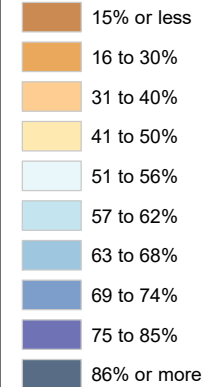

Census Bureau 2020 Self-Response Rates in Texas Census Tracts Lampasas County

Updated: 10/16/2020

Census Self-Response Rate, 2020

CensusTract

Census Self-Response Rates

US 2010	66.5%	
US 2020	66.9%	
Texas 2010	64.4%	
Texas 2020	62.8%	
County 2010	61%	
County 2020	62%	
Households in county that have not responded		2,940
Households needed to respond to reach 2010 rate		-77