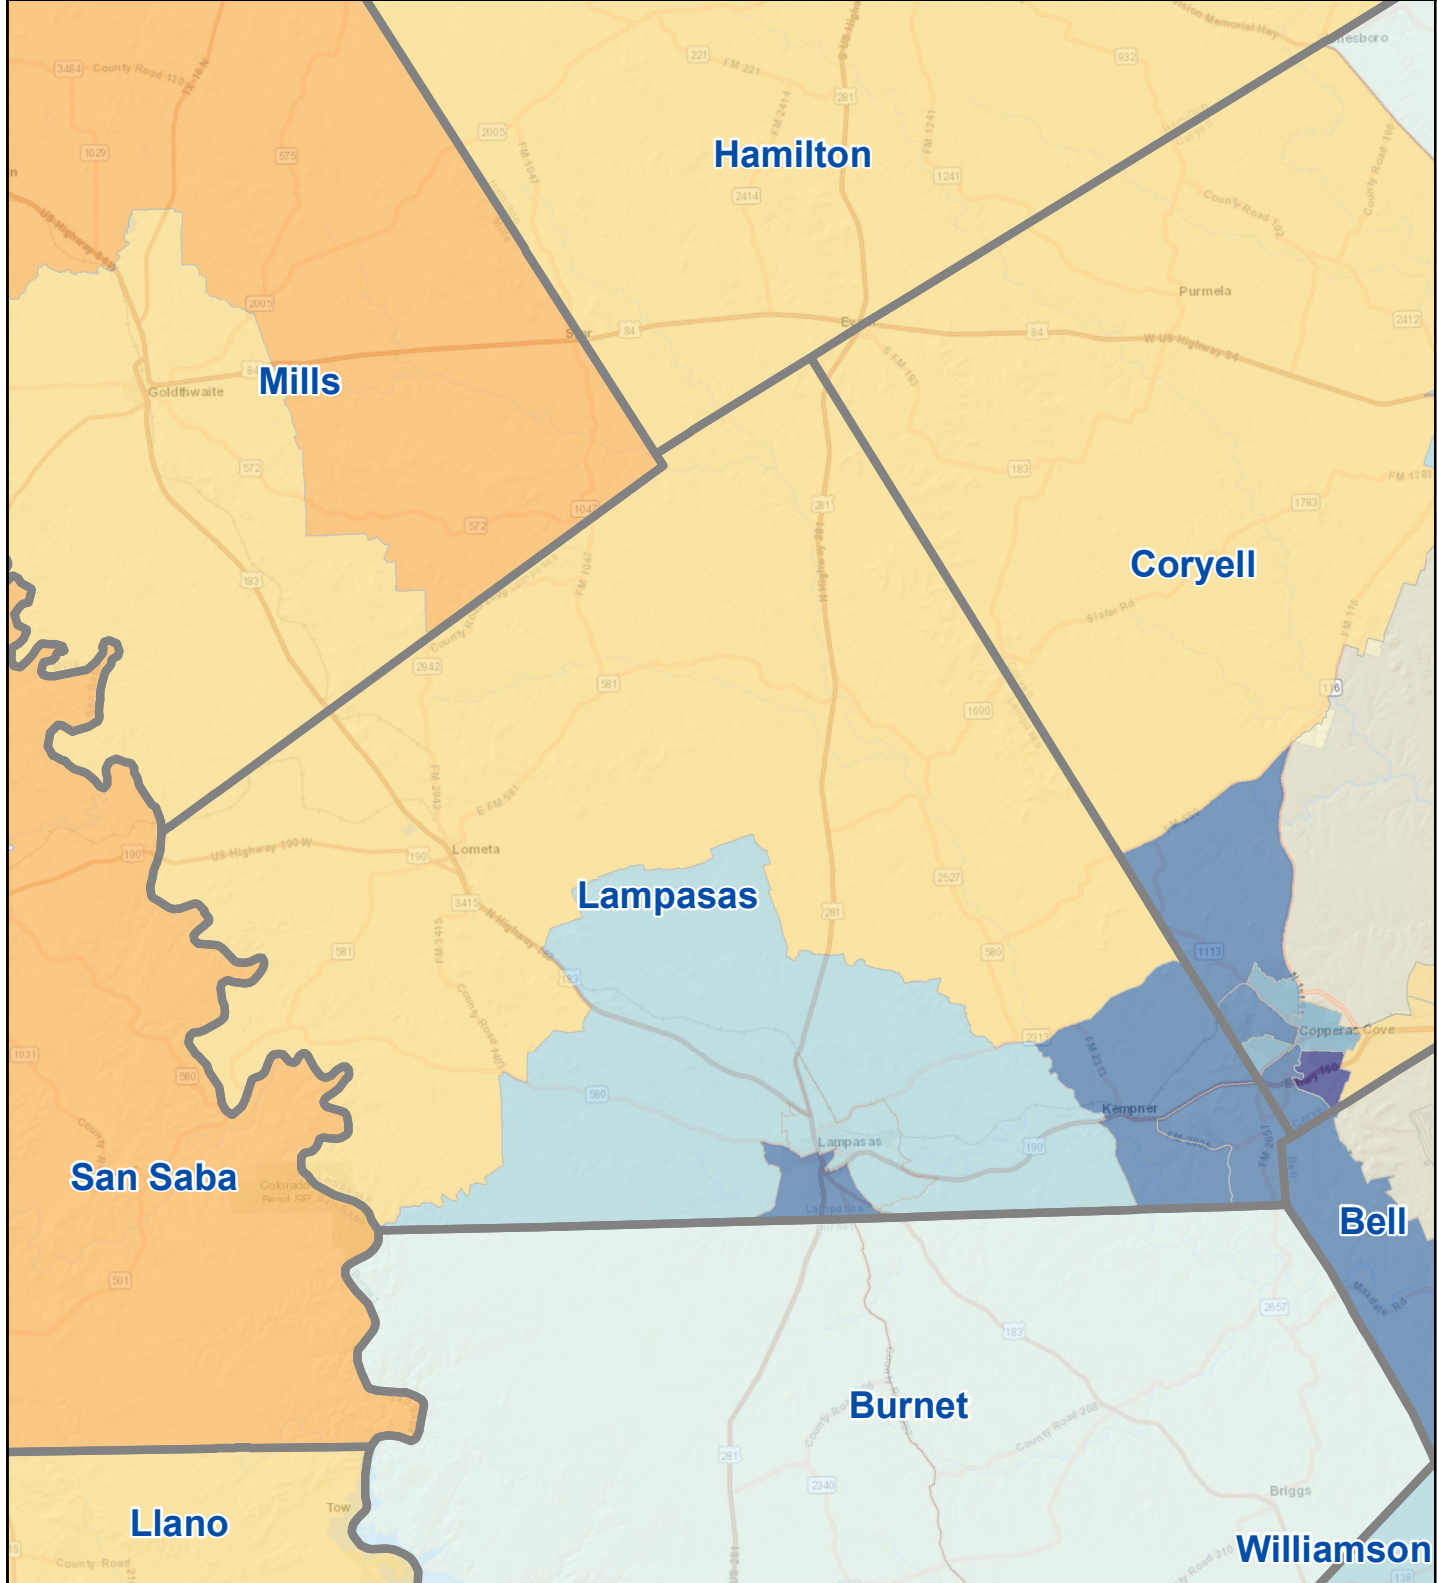

Census Bureau 2020 Self-Response Rates in Texas Census Tracts Lampasas County

Updated: 10/16/2020

Census Self-Response Rate, 2020

CensusTract

Census Self-Response Rates

US 2010	66.5%	
US 2020	66.9%	
Texas 2010	64.4%	
Texas 2020	62.8%	
County 2010	61%	
County 2020	62%	
Households in county that have not responded		2,940
Households needed to respond to reach 2010 rate		-77