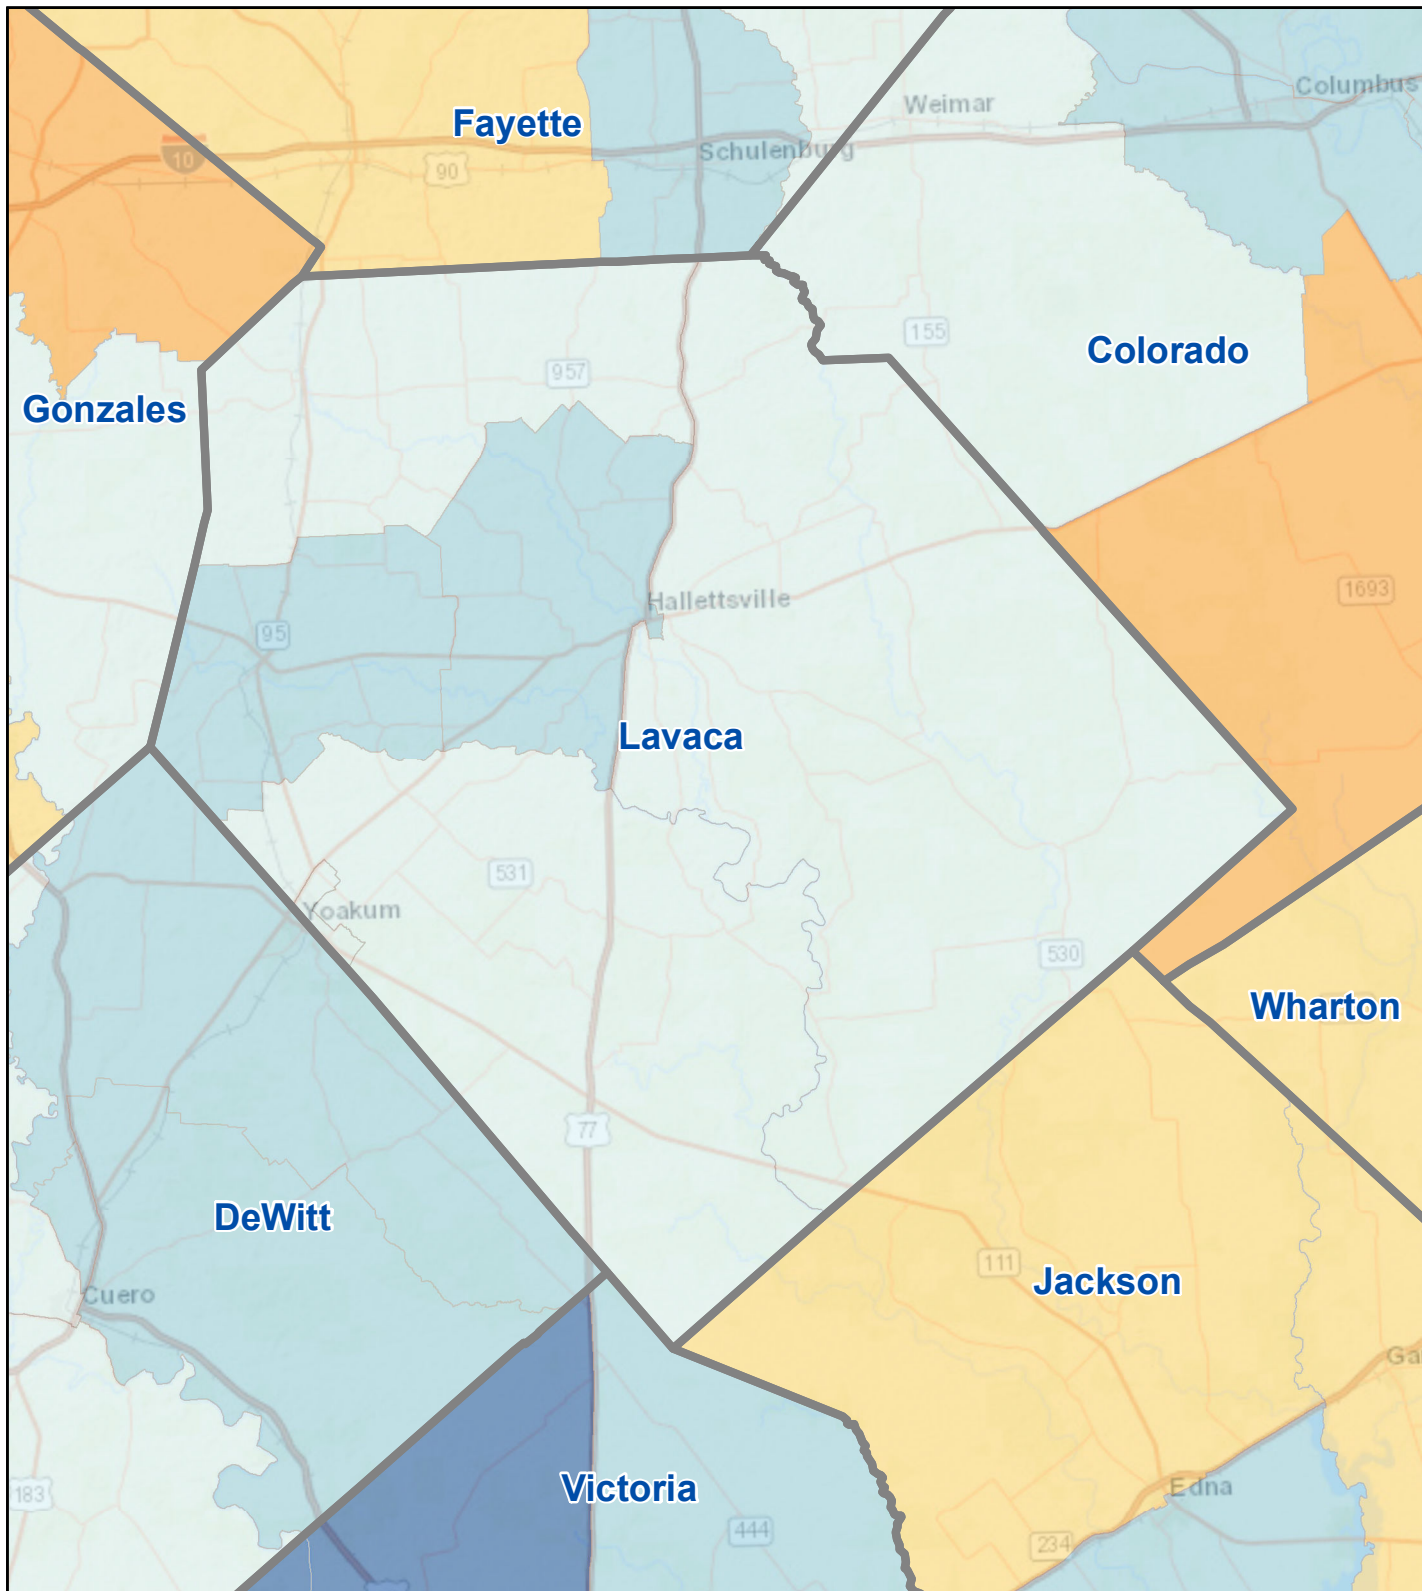

Census Bureau 2020 Self-Response Rates in Texas Census Tracts Lavaca County

Updated: 10/16/2020

Census Self-Response Rate, 2020

CensusTract

Census Self-Response Rates

US 2010	66.5%	
US 2020	66.9%	
Texas 2010	64.4%	
Texas 2020	62.8%	
County 2010	56.6%	
County 2020	55.8%	
Households in county that have not responded		3,428
Households needed to respond to reach 2010 rate		62

Data Source:

U.S. Census Bureau, 2020 Census Self-Response Rates
(<https://2020census.gov/en/response-rates.html>)

<https://demographics.texas.gov>