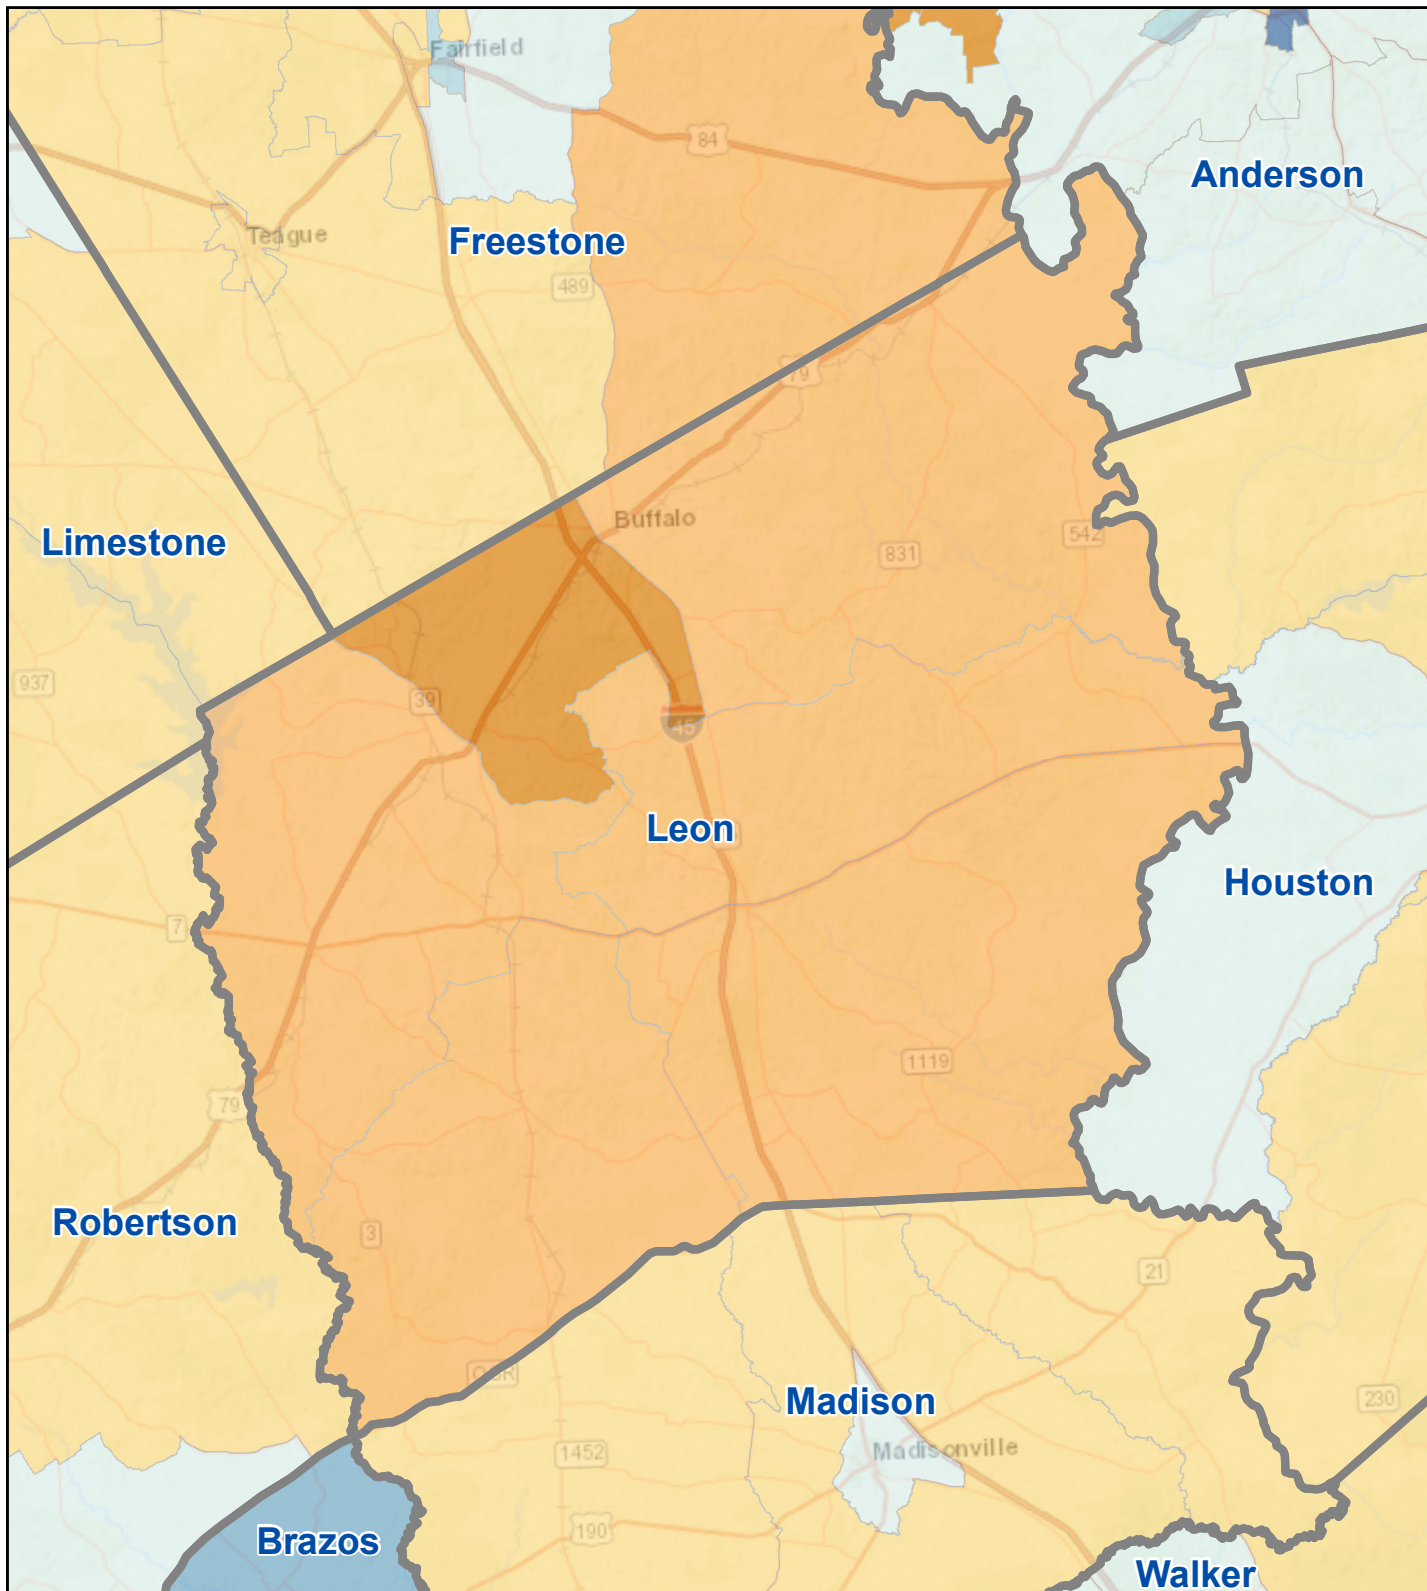

Census Bureau 2020 Self-Response Rates in Texas Census Tracts Leon County

Updated: 10/16/2020

Census Self-Response Rate, 2020

CensusTract

Census Self-Response Rates

US 2010	66.5%
US 2020	66.9%
Texas 2010	64.4%
Texas 2020	62.8%
County 2010	46.8%
County 2020	34.5%

Households in county that have not responded	4,093
Households needed to respond to reach 2010 rate	769

Data Source:

U.S. Census Bureau, 2020 Census Self-Response Rates
(<https://2020census.gov/en/response-rates.html>)