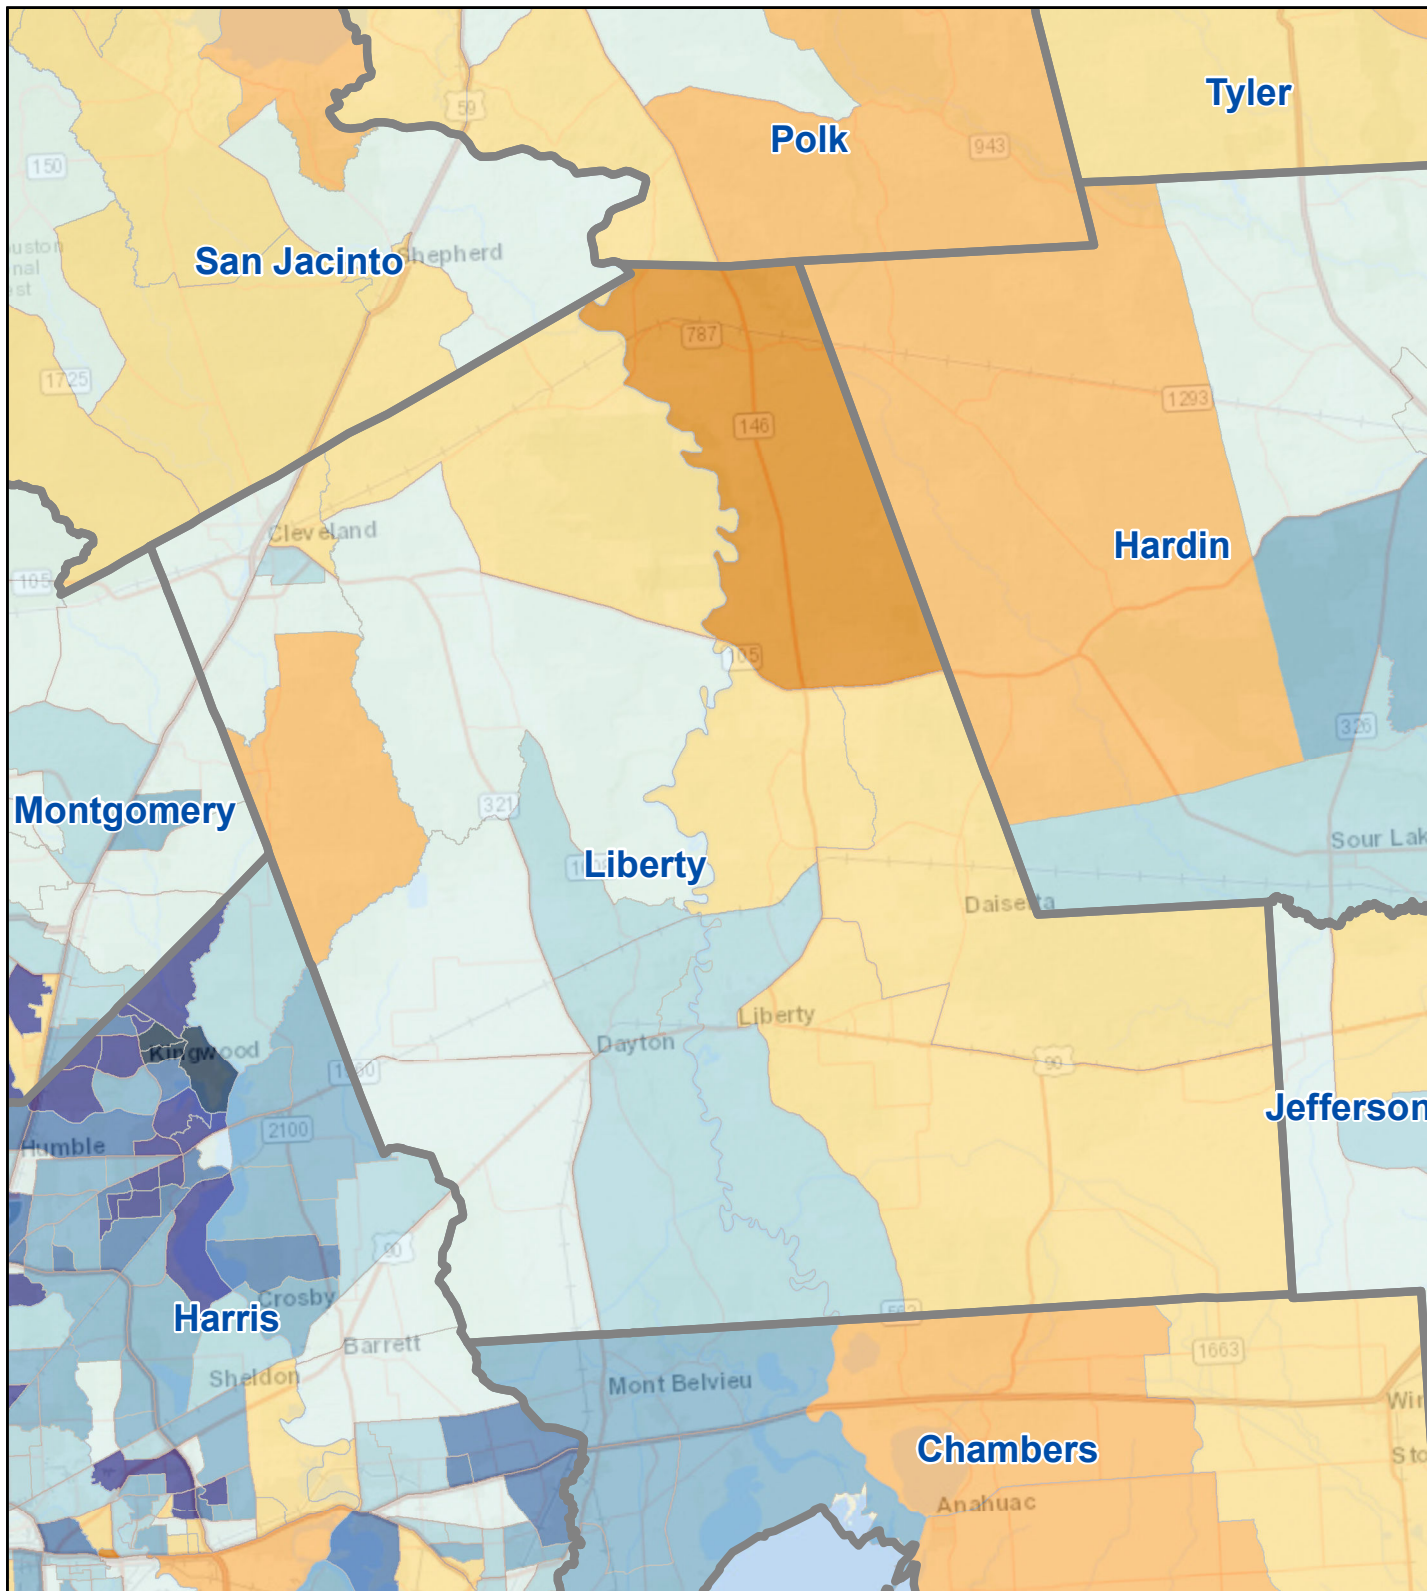

Census Bureau 2020 Self-Response Rates in Texas Census Tracts Liberty County

Updated: 10/16/2020

Census Self-Response Rate, 2020

CensusTract

Census Self-Response Rates

US 2010	66.5%	
US 2020	66.9%	
Texas 2010	64.4%	
Texas 2020	62.8%	
County 2010	54.9%	
County 2020	49.5%	
Households in county that have not responded		13,233
Households needed to respond to reach 2010 rate		1,415

Data Source:
U.S. Census Bureau, 2020 Census Self-Response Rates
(<https://2020census.gov/en/response-rates.html>)

<https://demographics.texas.gov>