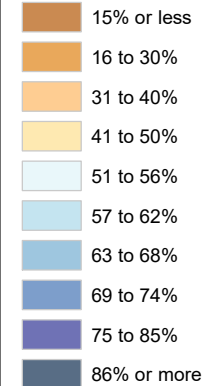

Census Bureau 2020 Self-Response Rates in Texas Census Tracts Liberty County

Updated: 10/16/2020

Census Self-Response Rate, 2020

CensusTract

Census Self-Response Rates

US 2010	66.5%	
US 2020	66.9%	
Texas 2010	64.4%	
Texas 2020	62.8%	
County 2010	54.9%	
County 2020	49.5%	
Households in county that have not responded		13,233
Households needed to respond to reach 2010 rate		1,415