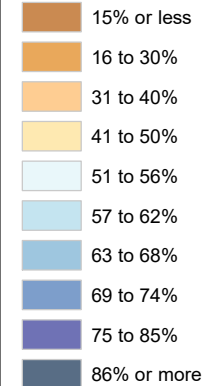

# Census Bureau 2020 Self-Response Rates in Texas Census Tracts Limestone County

Updated: 10/16/2020

Census Self-Response Rate, 2020

CensusTract

### Census Self-Response Rates

US 2010	66.5%
US 2020	66.9%
Texas 2010	64.4%
Texas 2020	62.8%
County 2010	51.6%
County 2020	48.7%

Households in county that have not responded	4,191
Households needed to respond to reach 2010 rate	237