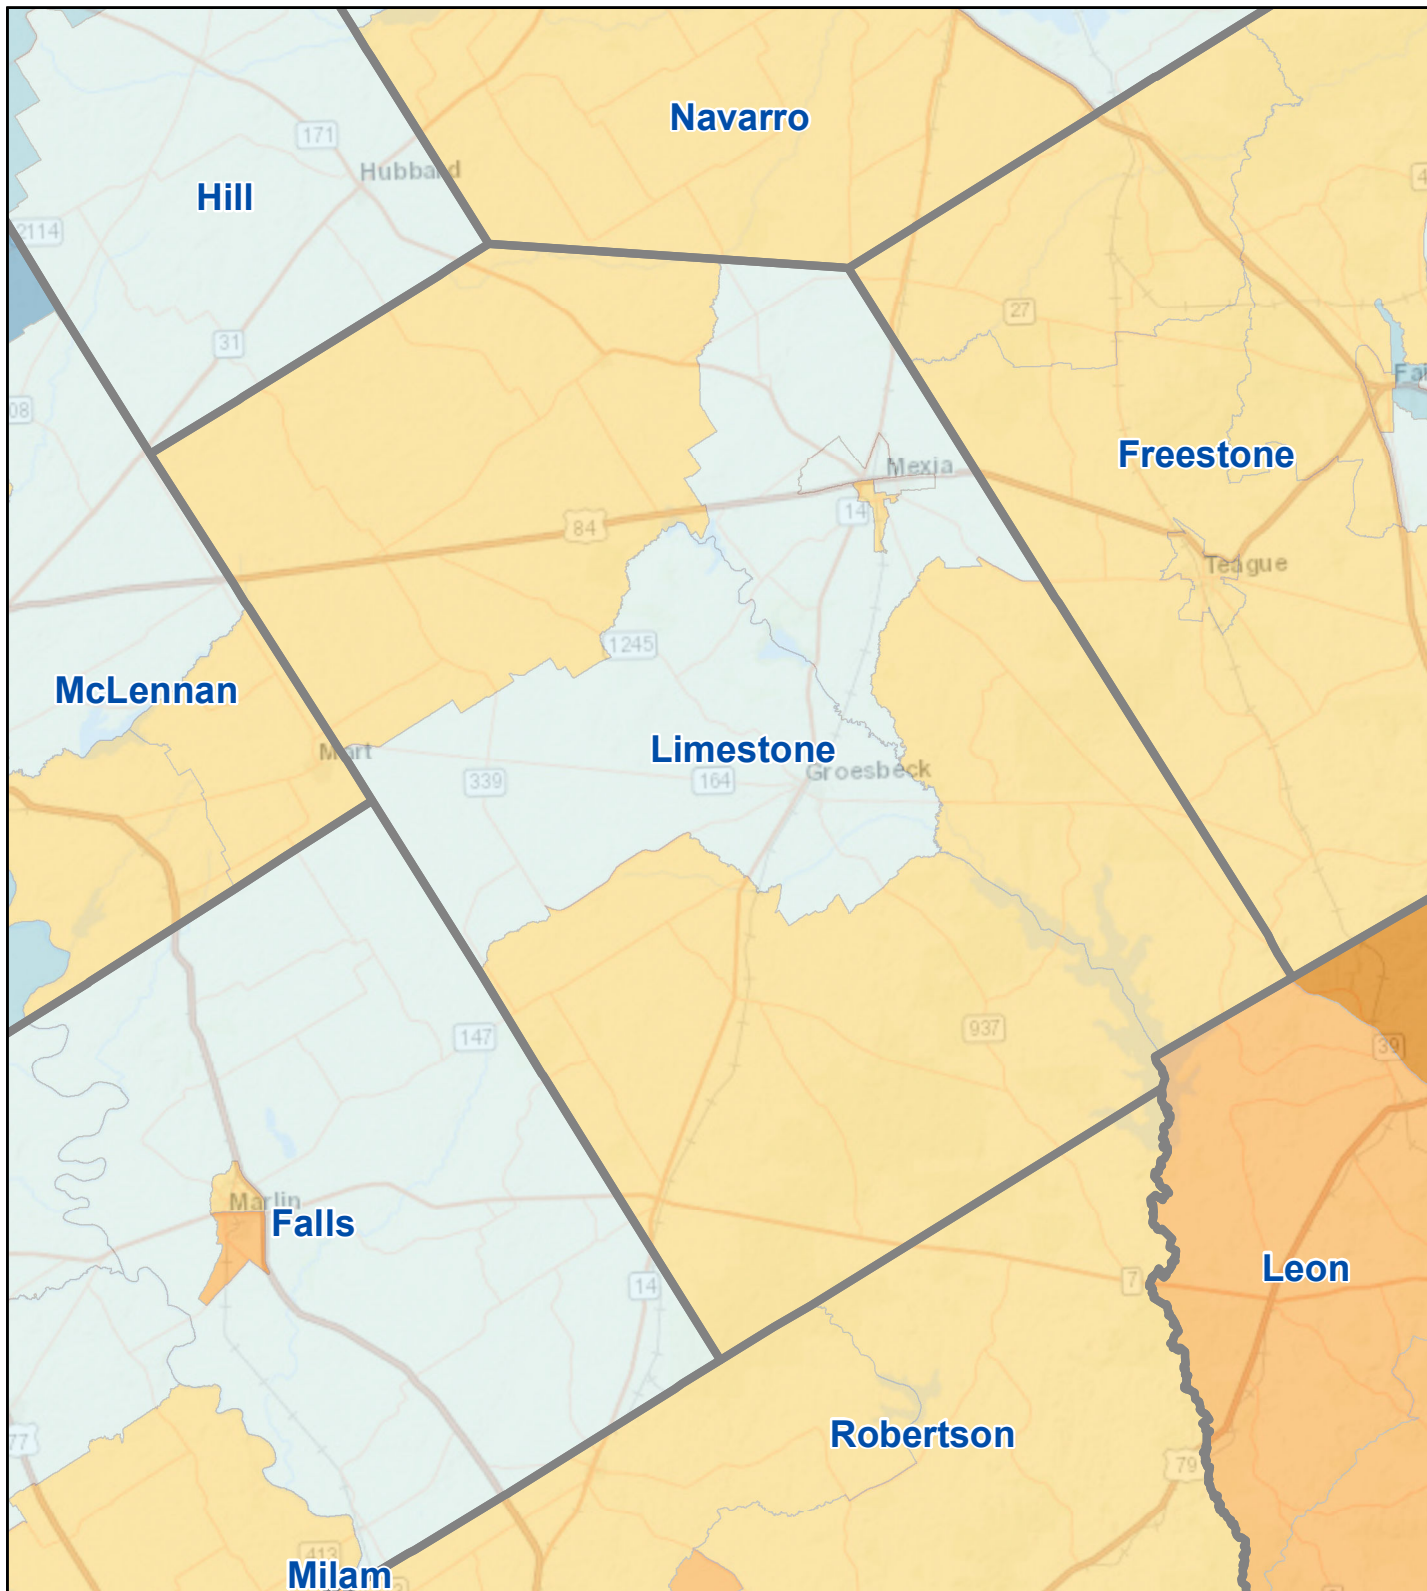

# Census Bureau 2020 Self-Response Rates in Texas Census Tracts Limestone County

Updated: 10/16/2020

Census Self-Response Rate, 2020

CensusTract

### Census Self-Response Rates

US 2010	66.5%
US 2020	66.9%
Texas 2010	64.4%
Texas 2020	62.8%
County 2010	51.6%
County 2020	48.7%

Households in county that have not responded	4,191
Households needed to respond to reach 2010 rate	237