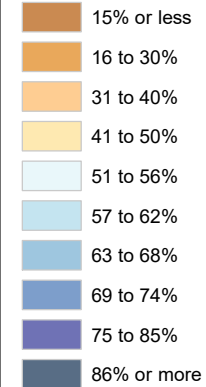

# Census Bureau 2020 Self-Response Rates in Texas Census Tracts Live Oak County

Updated: 10/16/2020

Census Self-Response Rate, 2020

CensusTract

Census Self-Response Rates

US 2010	66.5%	
US 2020	66.9%	
Texas 2010	64.4%	
Texas 2020	62.8%	
County 2010	43%	
County 2020	30.9%	
Households in county that have not responded		2,539
Households needed to respond to reach 2010 rate		445