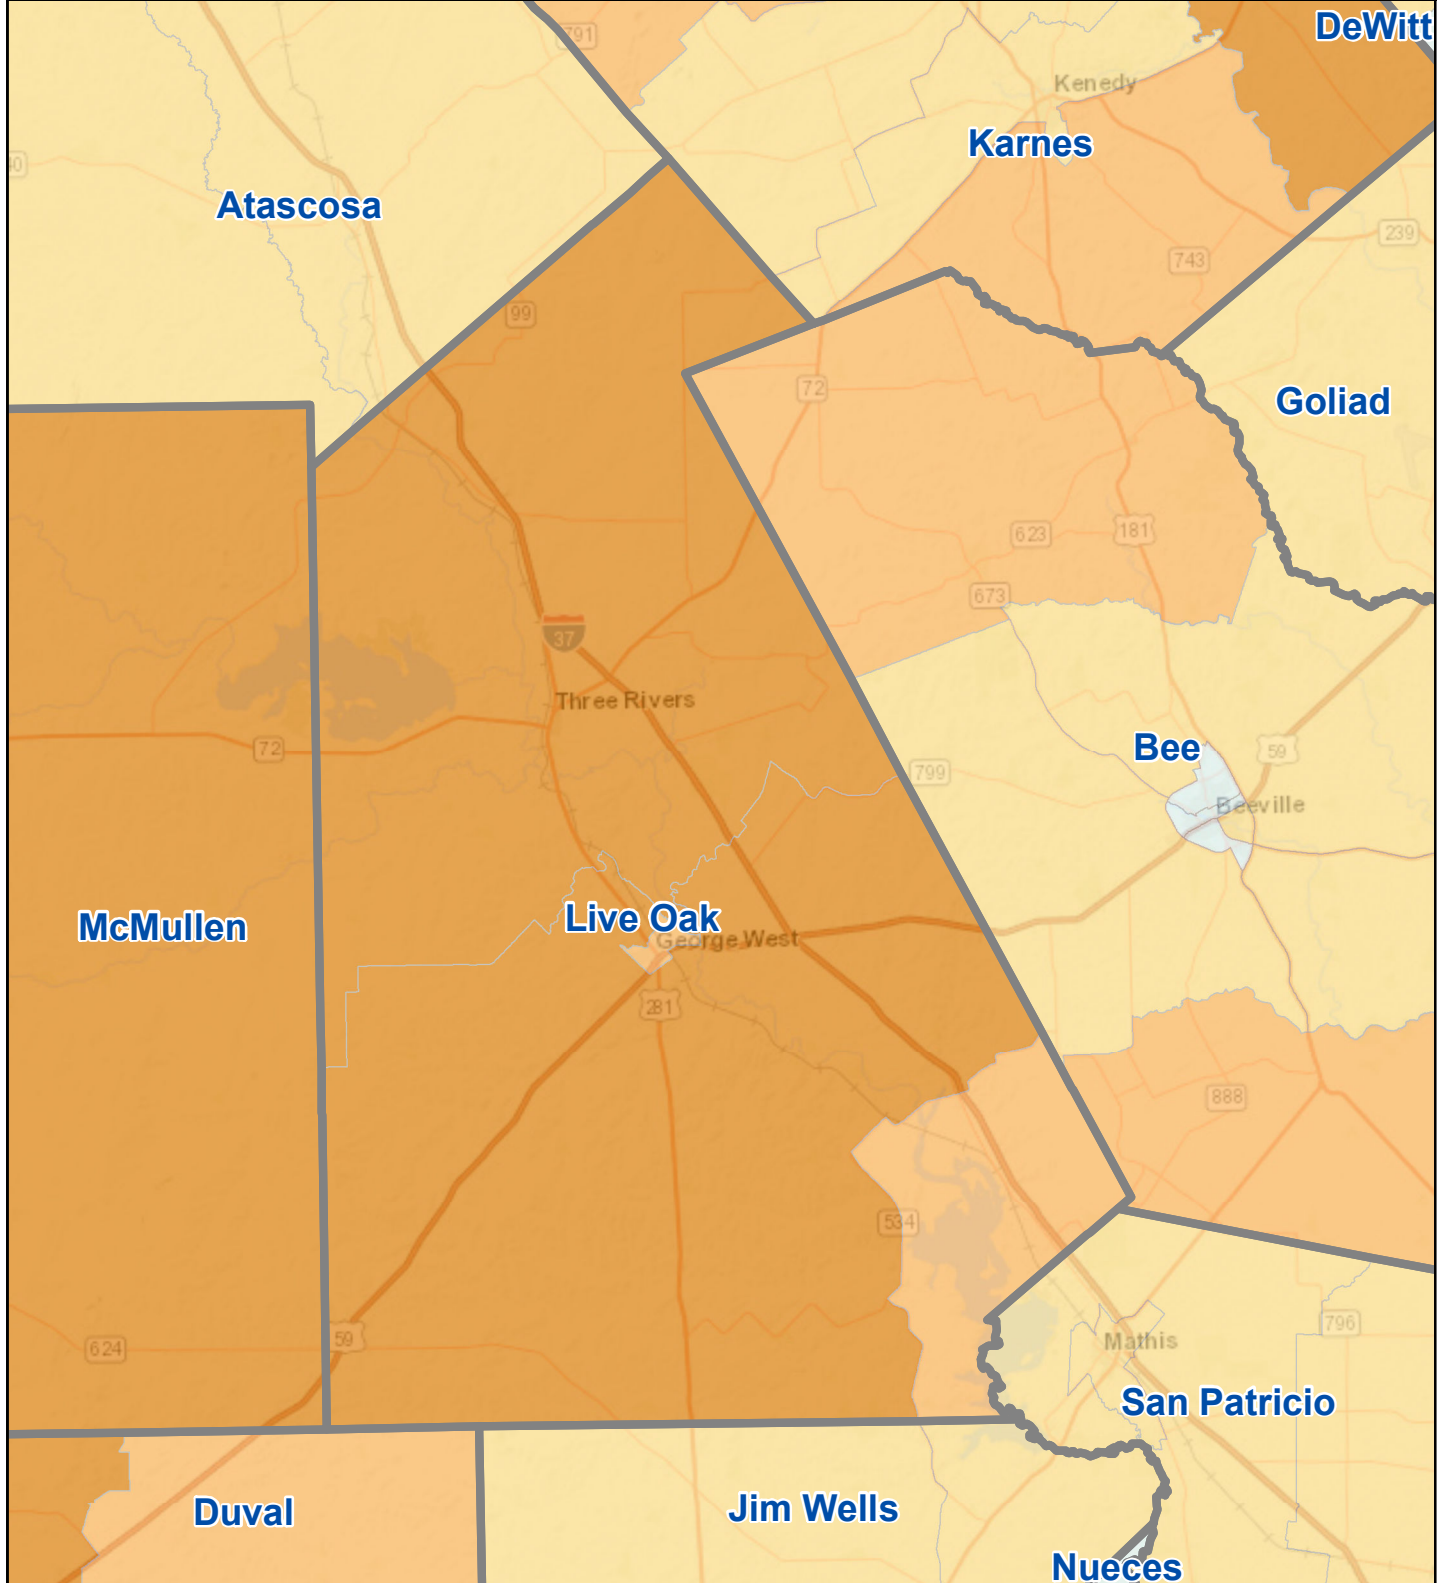

# Census Bureau 2020 Self-Response Rates in Texas Census Tracts Live Oak County

Updated: 10/16/2020

Census Self-Response Rate, 2020

CensusTract

Census Self-Response Rates

US 2010	66.5%	
US 2020	66.9%	
Texas 2010	64.4%	
Texas 2020	62.8%	
County 2010	43%	
County 2020	30.9%	
Households in county that have not responded		2,539
Households needed to respond to reach 2010 rate		445