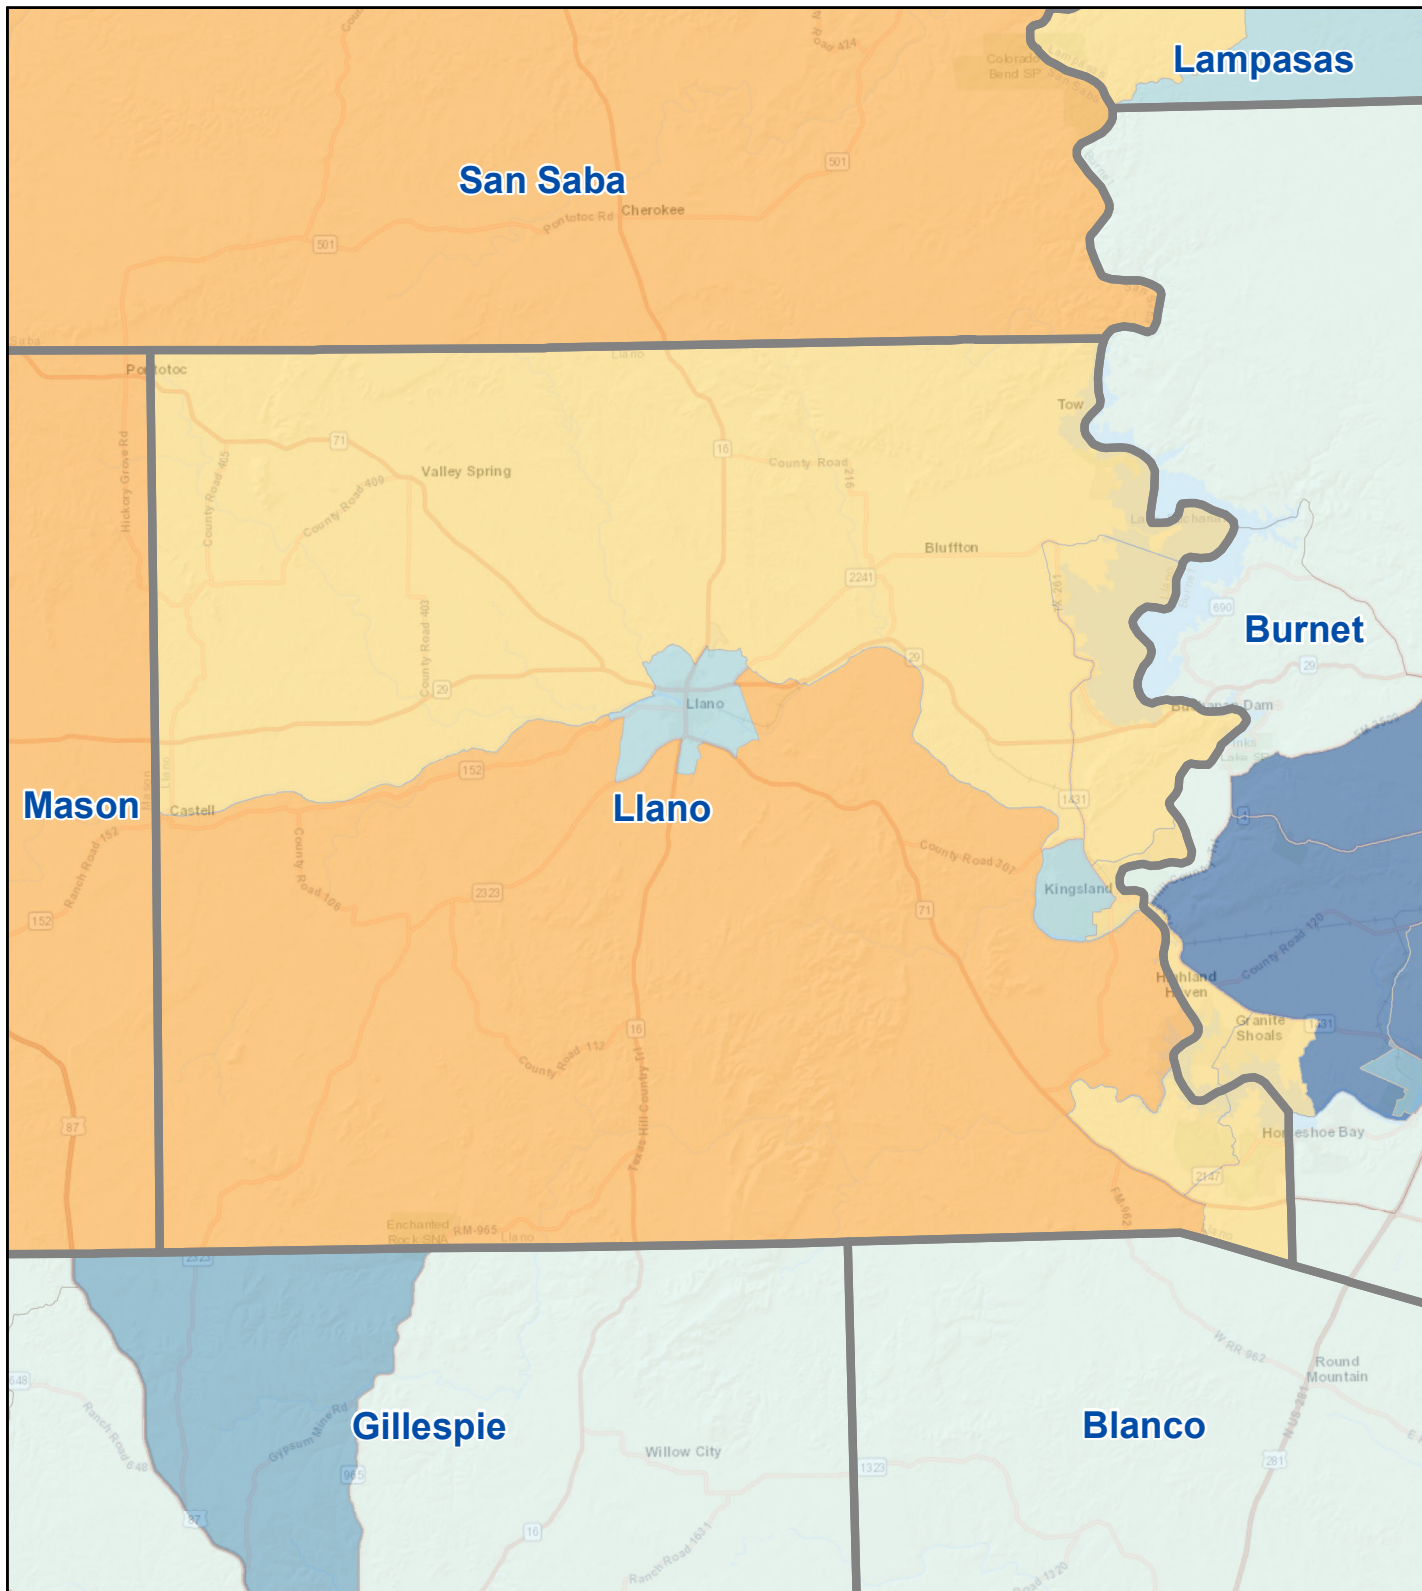

Census Bureau 2020 Self-Response Rates in Texas Census Tracts Llano County

Updated: 10/16/2020

Census Self-Response Rate, 2020

CensusTract

Census Self-Response Rates

US 2010	66.5%
US 2020	66.9%
Texas 2010	64.4%
Texas 2020	62.8%
County 2010	49%
County 2020	47.4%

Households in county that have not responded 3,744
Households needed to respond to reach 2010 rate 114

Data Source:

U.S. Census Bureau, 2020 Census Self-Response Rates
(<https://2020census.gov/en/response-rates.html>)

<https://demographics.texas.gov>