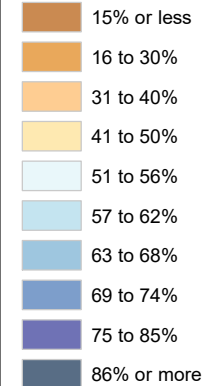

Census Bureau 2020 Self-Response Rates in Texas Census Tracts Marion County

Updated: 10/16/2020

Census Self-Response Rate, 2020

CensusTract

Census Self-Response Rates

US 2010	66.5%	
US 2020	66.9%	
Texas 2010	64.4%	
Texas 2020	62.8%	
County 2010	51.7%	
County 2020	46.4%	
Households in county that have not responded		2,390
Households needed to respond to reach 2010 rate		236