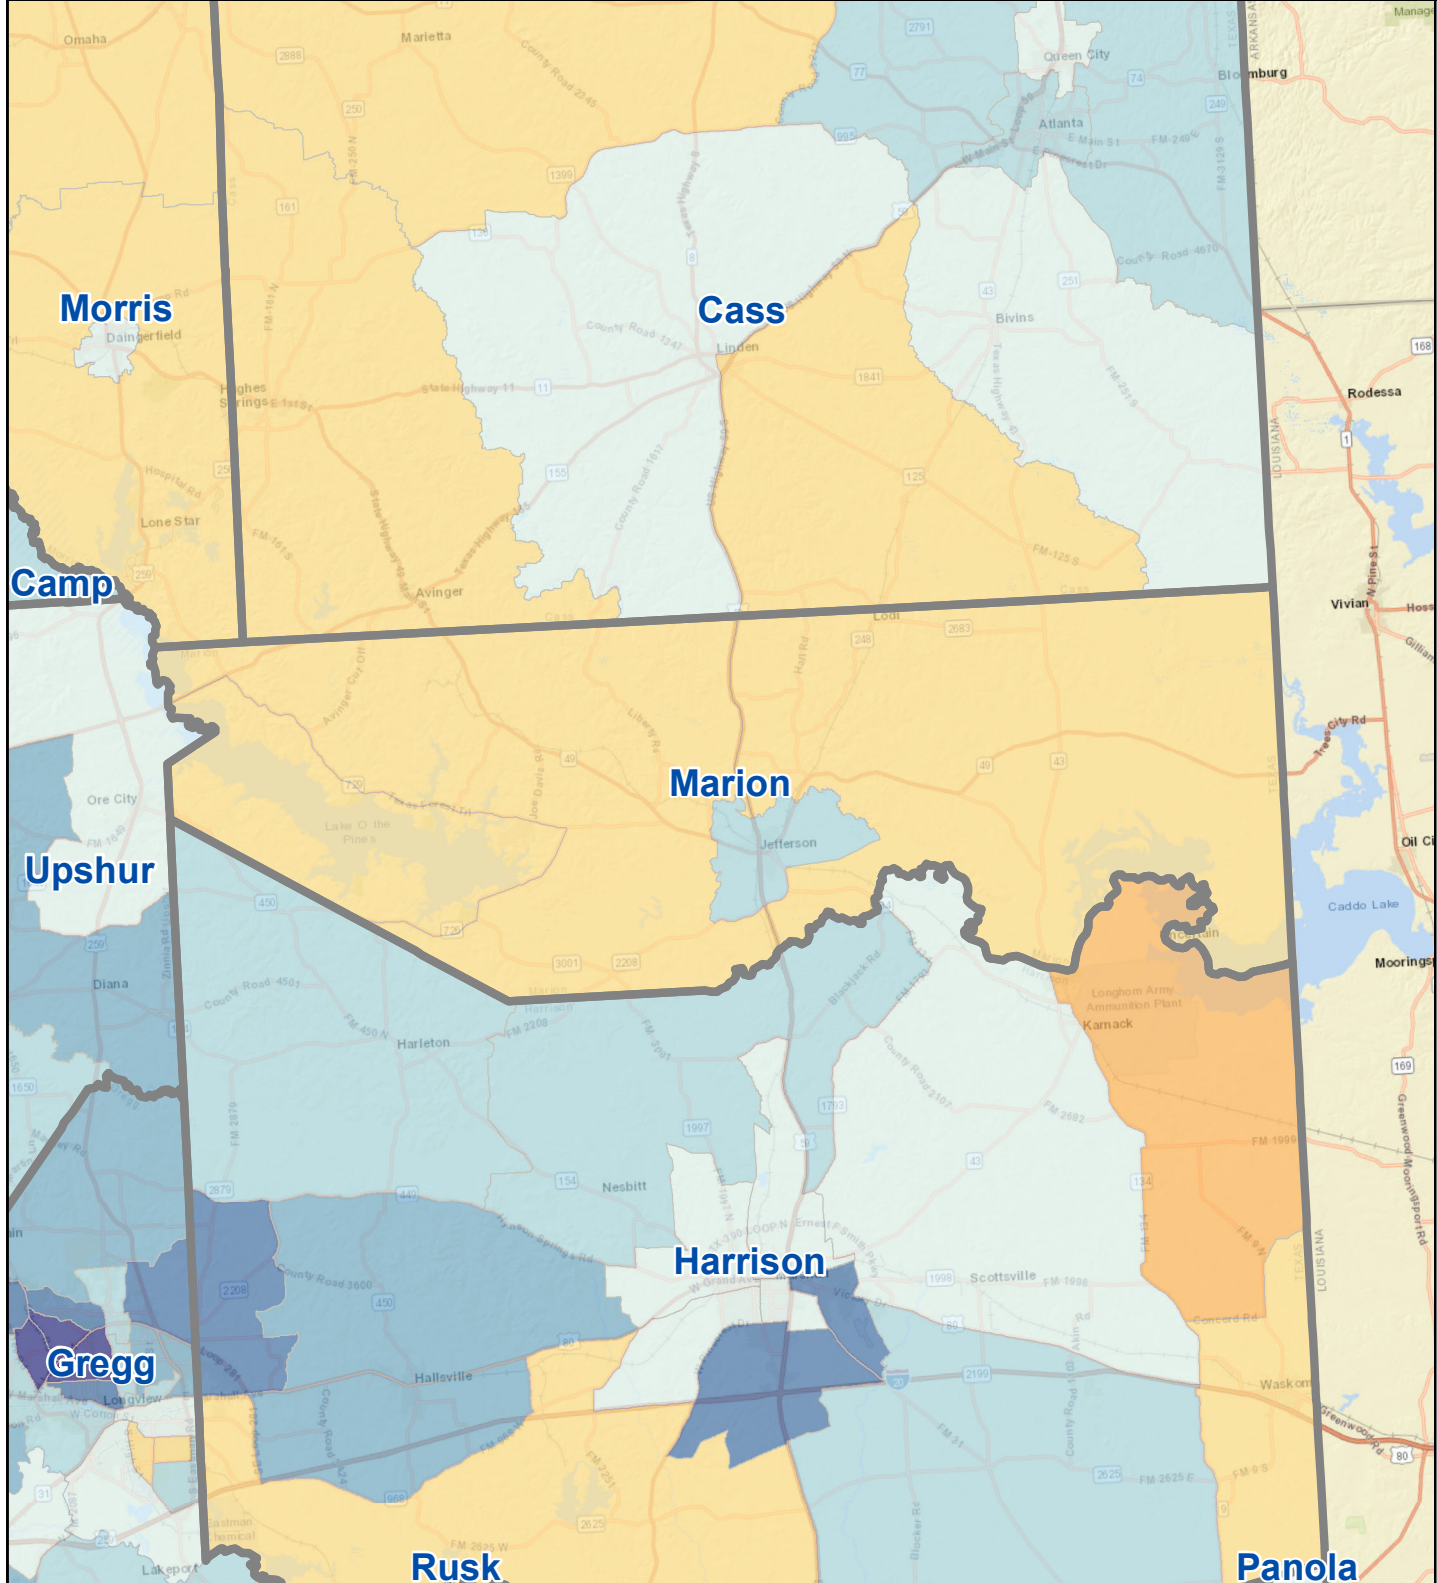

Census Bureau 2020 Self-Response Rates in Texas Census Tracts Marion County

Updated: 10/16/2020

Census Self-Response Rate, 2020

CensusTract

Census Self-Response Rates

US 2010	66.5%	
US 2020	66.9%	
Texas 2010	64.4%	
Texas 2020	62.8%	
County 2010	51.7%	
County 2020	46.4%	
Households in county that have not responded		2,390
Households needed to respond to reach 2010 rate		236

Data Source:

U.S. Census Bureau, 2020 Census Self-Response Rates
(<https://2020census.gov/en/response-rates.html>)

<https://demographics.texas.gov>