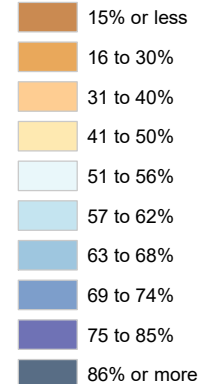

Census Bureau 2020 Self-Response Rates in Texas Census Tracts Matagorda County

Updated: 10/16/2020

Census Self-Response Rate, 2020

CensusTract

Census Self-Response Rates

US 2010	66.5%
US 2020	66.9%
Texas 2010	64.4%
Texas 2020	62.8%
County 2010	49.2%
County 2020	40.8%

Households in county that have not responded	8,073
Households needed to respond to reach 2010 rate	1,145

Data Source:
U.S. Census Bureau, 2020 Census Self-Response Rates
(<https://2020census.gov/en/response-rates.html>)