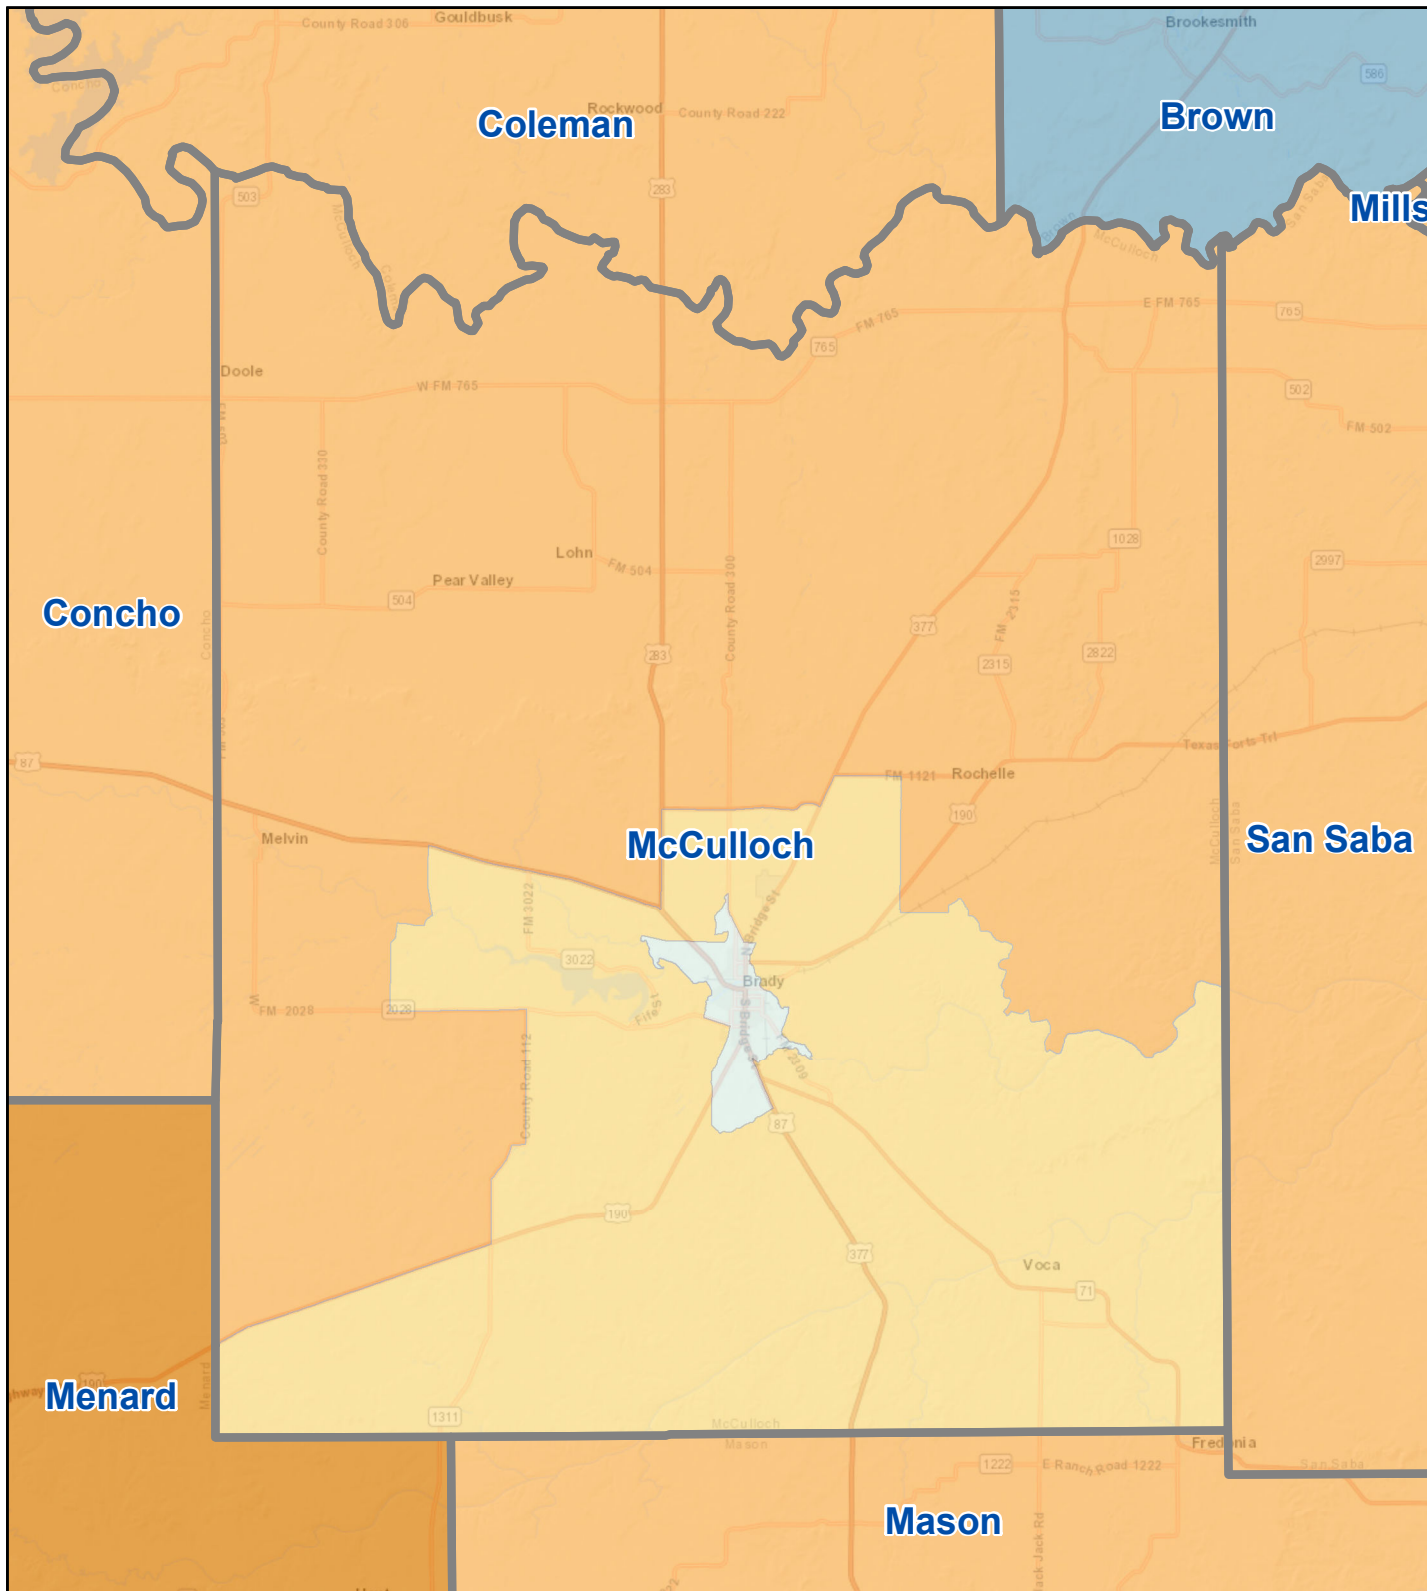

Census Bureau 2020 Self-Response Rates in Texas Census Tracts McCulloch County

Updated: 10/16/2020

Census Self-Response Rate, 2020

CensusTract

Census Self-Response Rates

US 2010	66.5%
US 2020	66.9%
Texas 2010	64.4%
Texas 2020	62.8%
County 2010	56.6%
County 2020	48.2%
Households in county that have not responded	1,686
Households needed to respond to reach 2010 rate	273