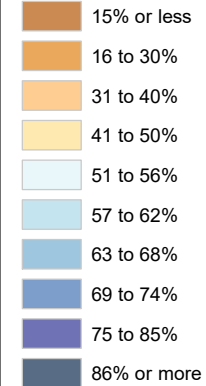

Census Bureau 2020 Self-Response Rates in Texas Census Tracts McCulloch County

Updated: 10/16/2020

Census Self-Response Rate, 2020

CensusTract

Census Self-Response Rates

US 2010	66.5%
US 2020	66.9%
Texas 2010	64.4%
Texas 2020	62.8%
County 2010	56.6%
County 2020	48.2%
Households in county that have not responded	1,686
Households needed to respond to reach 2010 rate	273