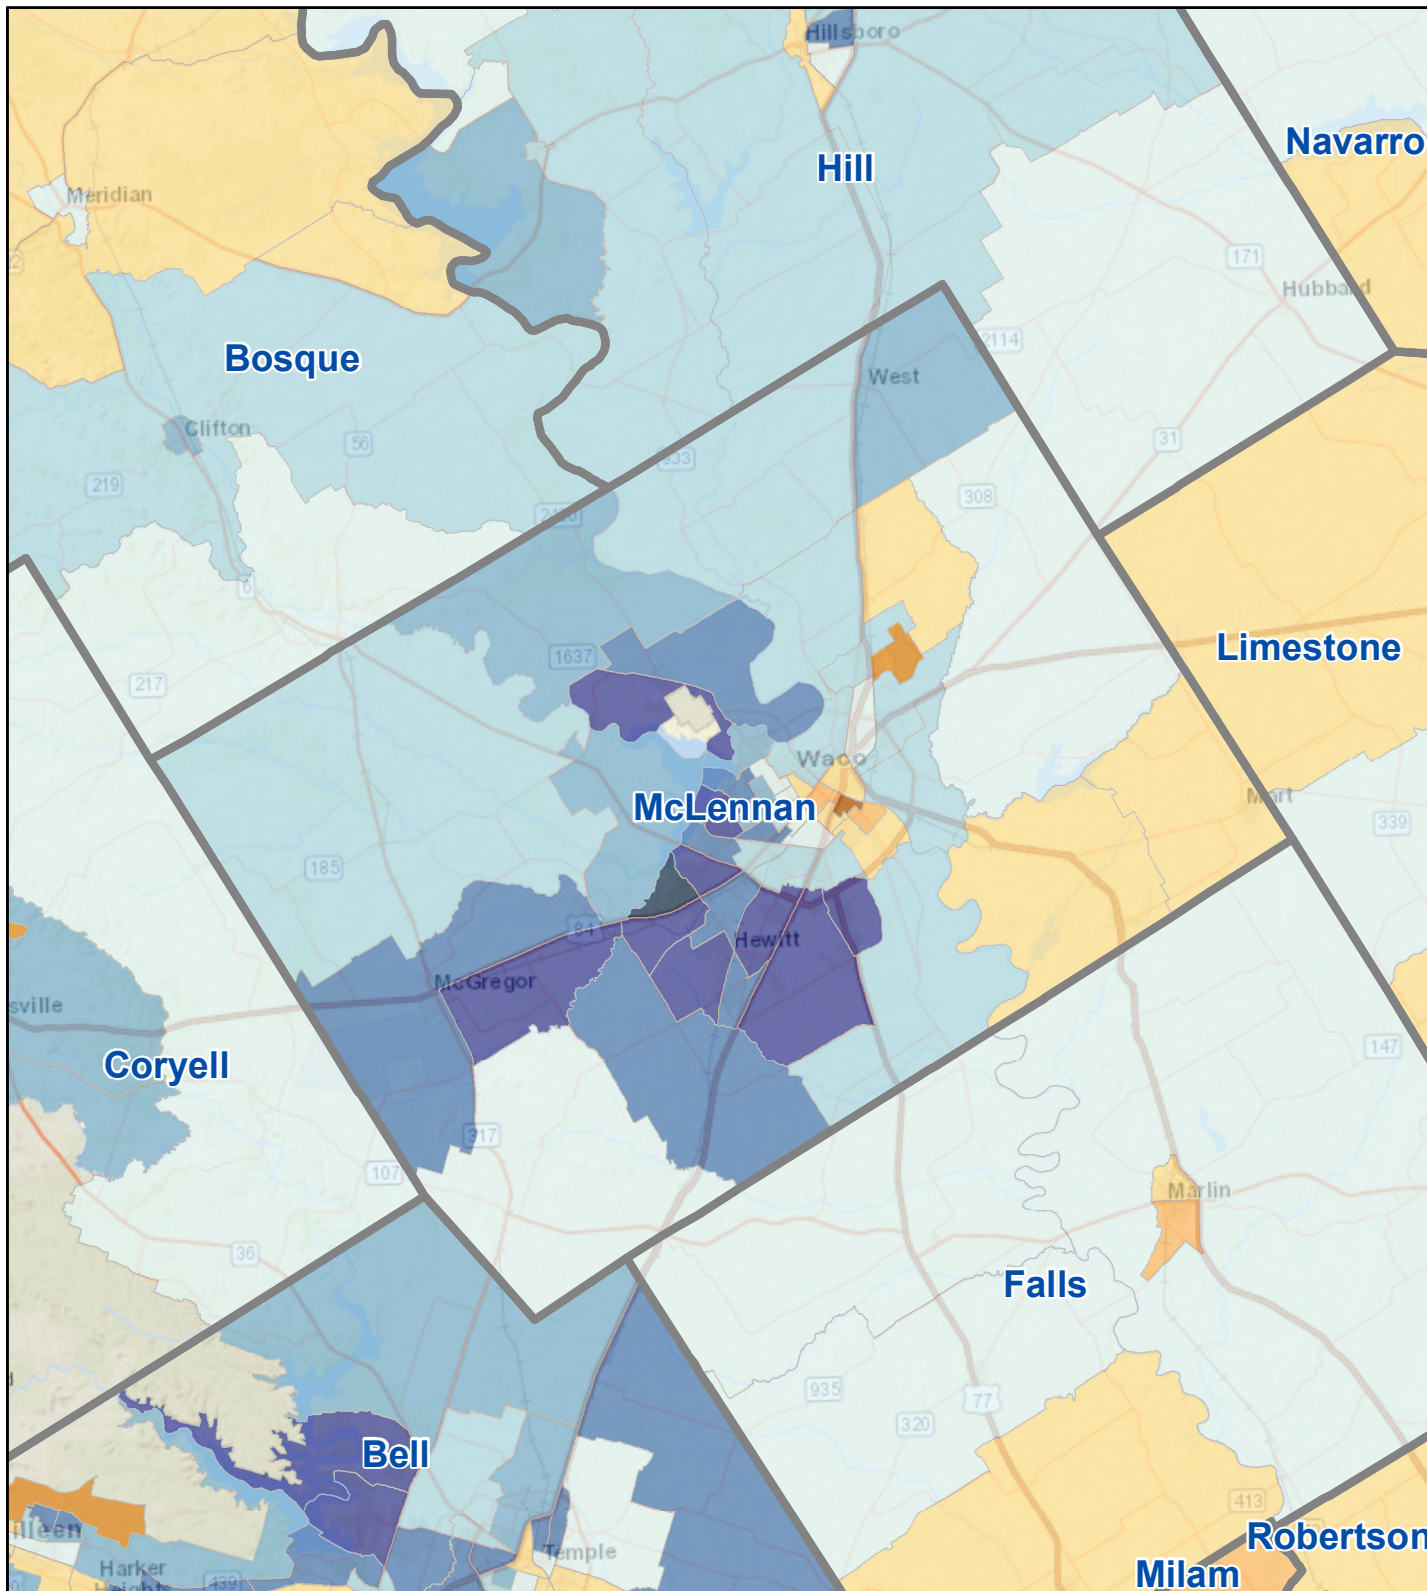

Census Bureau 2020 Self-Response Rates in Texas Census Tracts McLennan County

Updated: 10/16/2020

Census Self-Response Rate, 2020

CensusTract

Census Self-Response Rates

US 2010	66.5%	
US 2020	66.9%	
Texas 2010	64.4%	
Texas 2020	62.8%	
County 2010	65.5%	
County 2020	61.9%	
Households in county that have not responded		33,922
Households needed to respond to reach 2010 rate		3,205

Data Source:

U.S. Census Bureau, 2020 Census Self-Response Rates
(<https://2020census.gov/en/response-rates.html>)

<https://demographics.texas.gov>