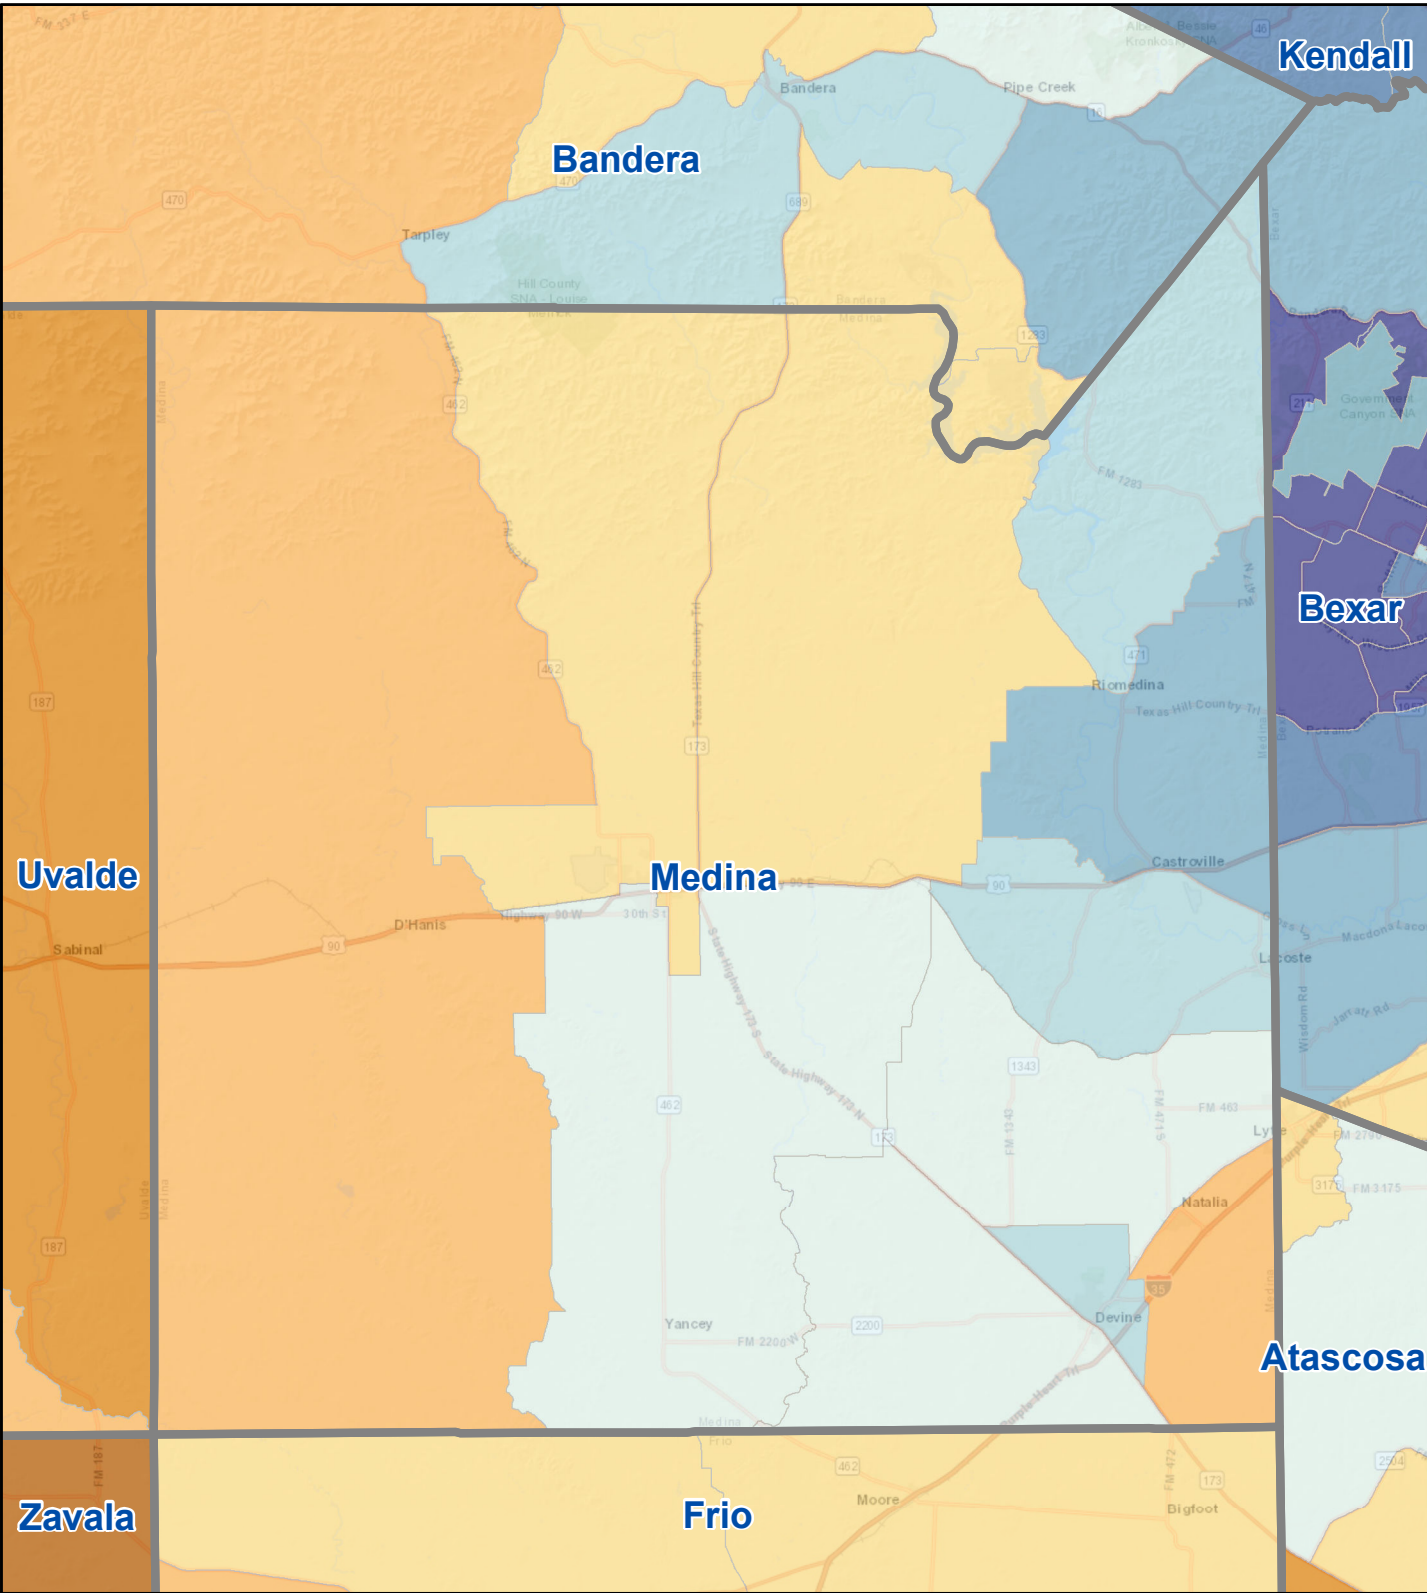

Census Bureau 2020 Self-Response Rates in Texas Census Tracts Medina County

Updated: 10/16/2020

Census Self-Response Rate, 2020

- CensusTract
- 15% or less
 - 16 to 30%
 - 31 to 40%
 - 41 to 50%
 - 51 to 56%
 - 57 to 62%
 - 63 to 68%
 - 69 to 74%
 - 75 to 85%
 - 86% or more

Census Self-Response Rates

US 2010	66.5%	
US 2020	66.9%	
Texas 2010	64.4%	
Texas 2020	62.8%	
County 2010	61.1%	
County 2020	52.7%	
Households in county that have not responded		7,317
Households needed to respond to reach 2010 rate		1,299