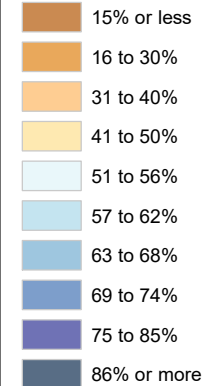

Census Bureau 2020 Self-Response Rates in Texas Census Tracts Milam County

Updated: 10/16/2020

Census Self-Response Rate, 2020

CensusTract

Census Self-Response Rates

US 2010	66.5%
US 2020	66.9%
Texas 2010	64.4%
Texas 2020	62.8%
County 2010	58.8%
County 2020	45.9%

Households in county that have not responded	5,075
Households needed to respond to reach 2010 rate	1,210

Data Source:

U.S. Census Bureau, 2020 Census Self-Response Rates
(<https://2020census.gov/en/response-rates.html>)