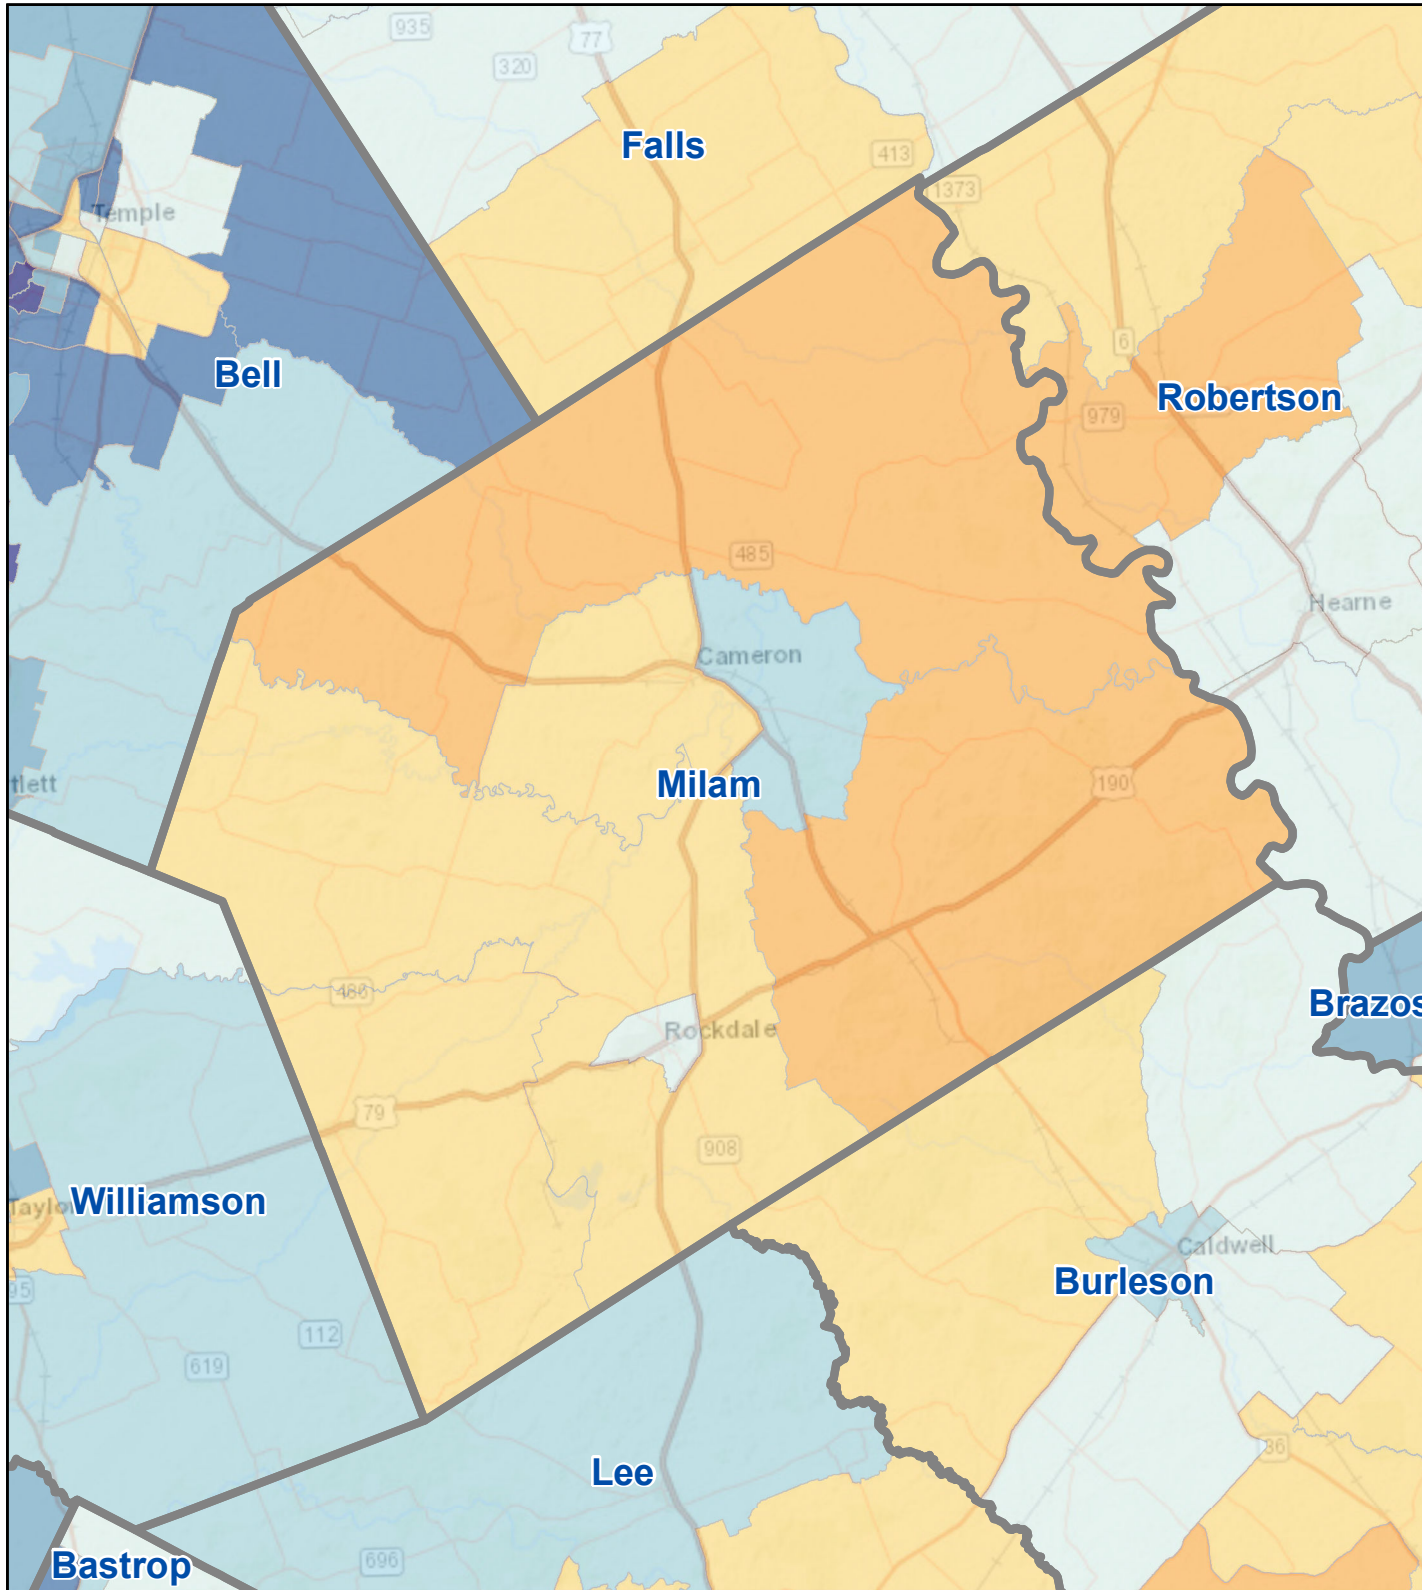

Census Bureau 2020 Self-Response Rates in Texas Census Tracts Milam County

Updated: 10/16/2020

Census Self-Response Rate, 2020

CensusTract

Census Self-Response Rates

US 2010	66.5%
US 2020	66.9%
Texas 2010	64.4%
Texas 2020	62.8%
County 2010	58.8%
County 2020	45.9%

Households in county that have not responded	5,075
Households needed to respond to reach 2010 rate	1,210

Data Source:

U.S. Census Bureau, 2020 Census Self-Response Rates
(<https://2020census.gov/en/response-rates.html>)

<https://demographics.texas.gov>