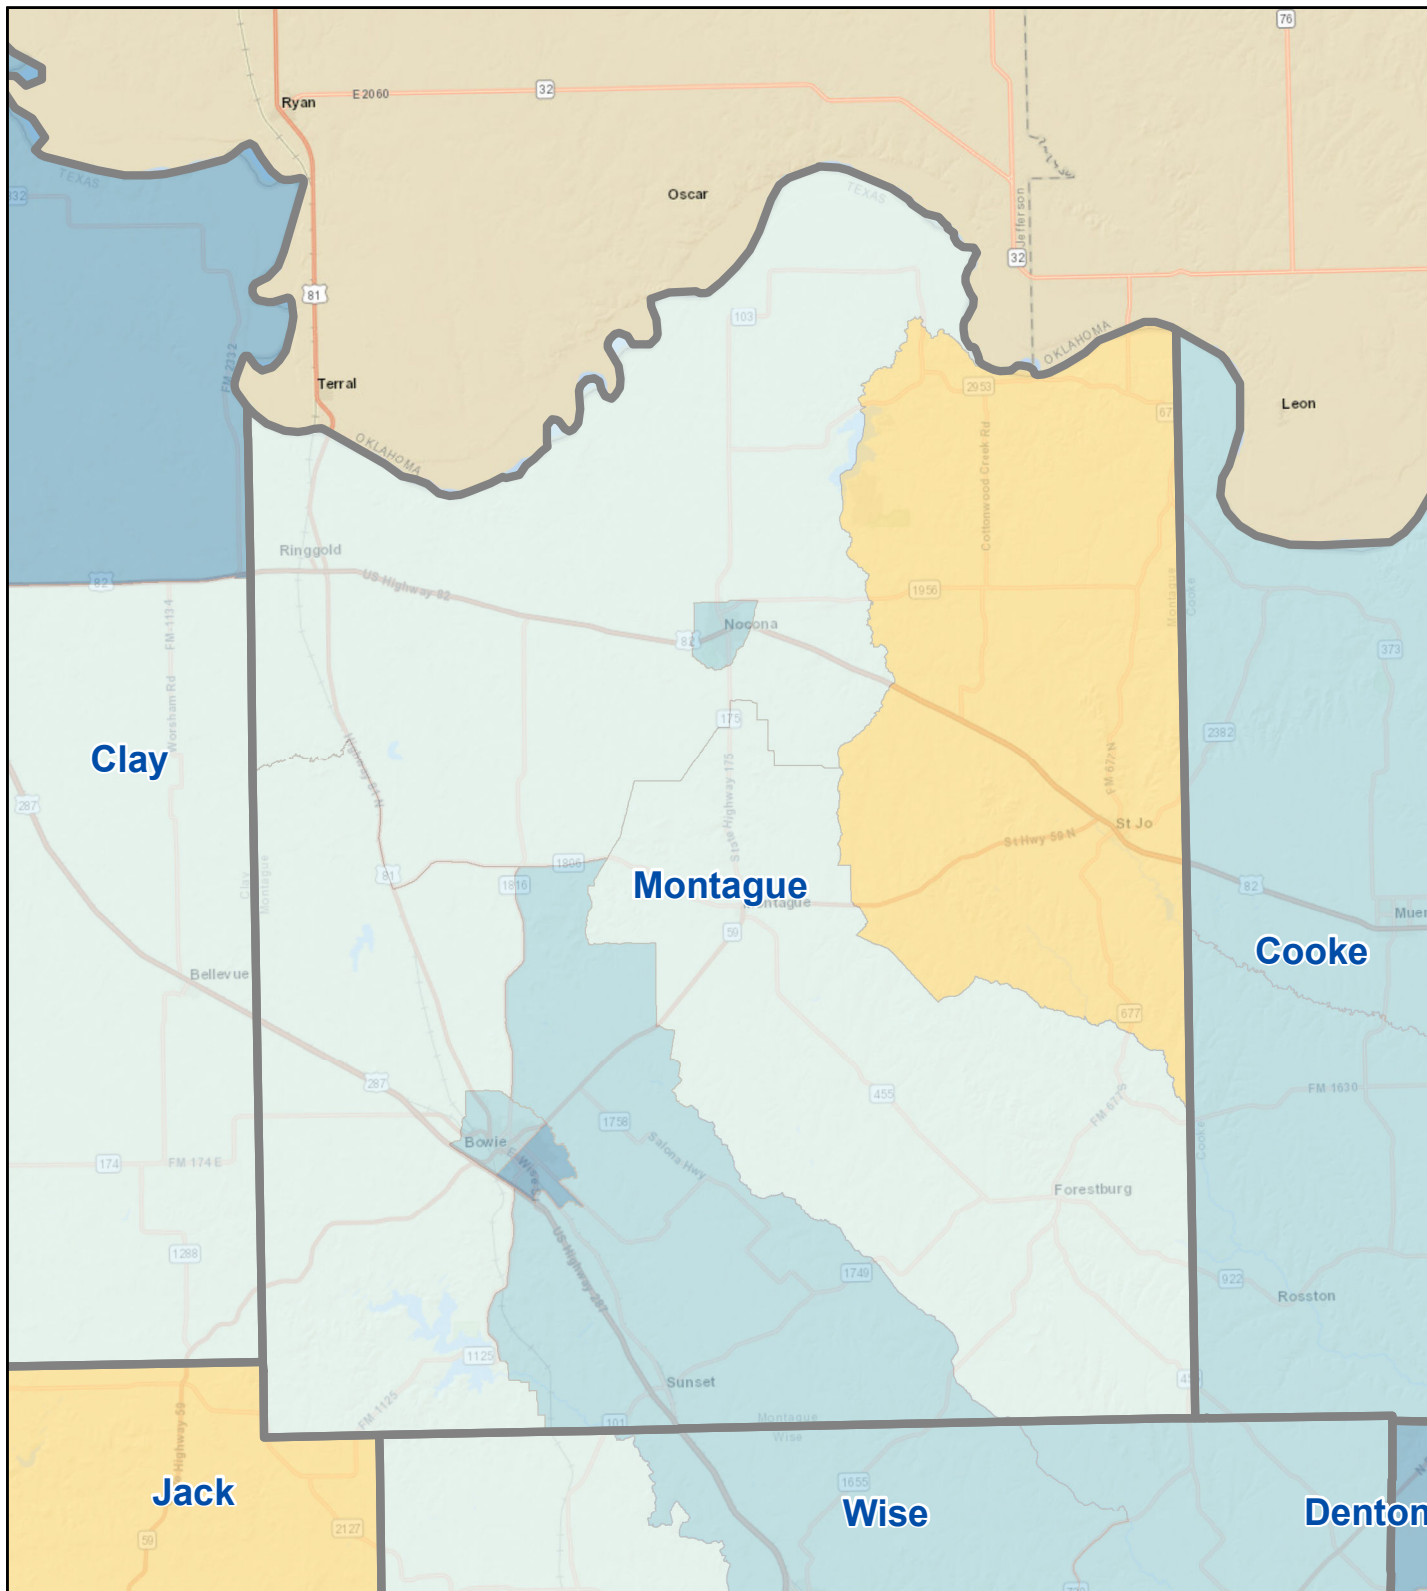

Census Bureau 2020 Self-Response Rates in Texas Census Tracts Montague County

Updated: 10/16/2020

Census Self-Response Rate, 2020

CensusTract

Census Self-Response Rates

US 2010	66.5%	
US 2020	66.9%	
Texas 2010	64.4%	
Texas 2020	62.8%	
County 2010	61.4%	
County 2020	55.5%	
Households in county that have not responded		3,558
Households needed to respond to reach 2010 rate		472