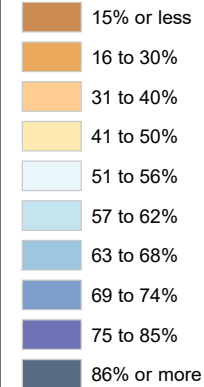

Census Bureau 2020 Self-Response Rates in Texas Census Tracts Montague County

Updated: 10/16/2020

Census Self-Response Rate, 2020

CensusTract

Census Self-Response Rates

US 2010	66.5%	
US 2020	66.9%	
Texas 2010	64.4%	
Texas 2020	62.8%	
County 2010	61.4%	
County 2020	55.5%	
Households in county that have not responded		3,558
Households needed to respond to reach 2010 rate		472