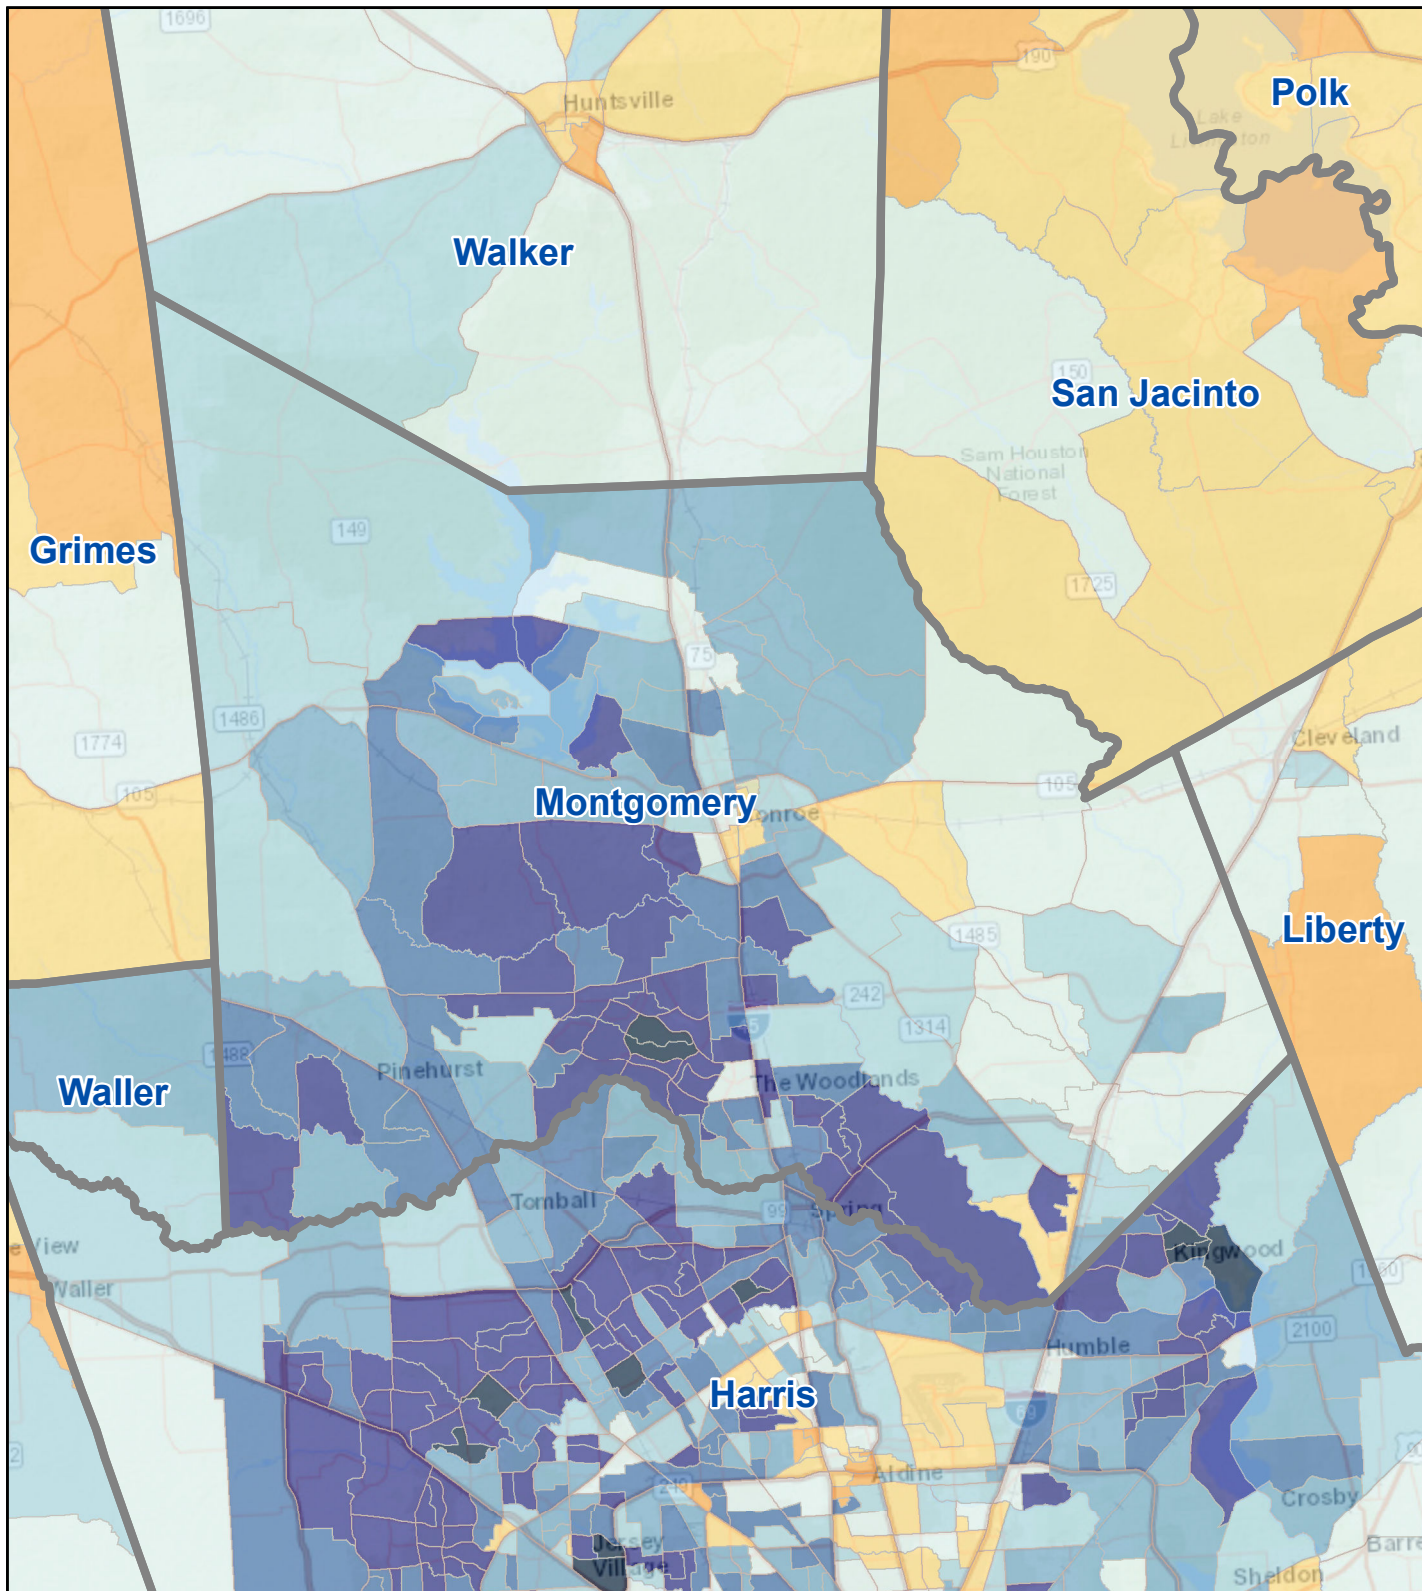

Census Bureau 2020 Self-Response Rates in Texas Census Tracts Montgomery County

Updated: 10/16/2020

Census Self-Response Rate, 2020

CensusTract

Census Self-Response Rates

US 2010	66.5%
US 2020	66.9%
Texas 2010	64.4%
Texas 2020	62.8%
County 2010	67.5%
County 2020	67.2%

Households in county that have not responded	63,249
Households needed to respond to reach 2010 rate	578

Data Source:

U.S. Census Bureau, 2020 Census Self-Response Rates
(<https://2020census.gov/en/response-rates.html>)