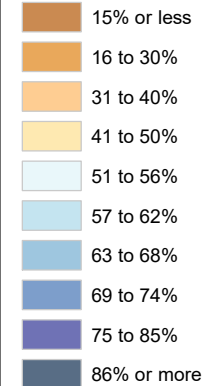

Census Bureau 2020 Self-Response Rates in Texas Census Tracts Montgomery County

Updated: 10/16/2020

Census Self-Response Rate, 2020

CensusTract

Census Self-Response Rates

US 2010	66.5%
US 2020	66.9%
Texas 2010	64.4%
Texas 2020	62.8%
County 2010	67.5%
County 2020	67.2%

Households in county that have not responded	63,249
Households needed to respond to reach 2010 rate	578

Data Source:

U.S. Census Bureau, 2020 Census Self-Response Rates
(<https://2020census.gov/en/response-rates.html>)