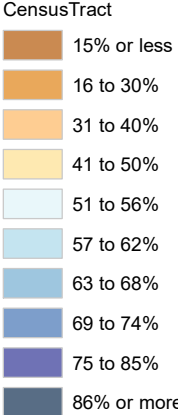

Census Bureau 2020 Self-Response Rates in Texas Census Tracts Motley County

Updated: 10/16/2020

Census Self-Response Rate, 2020

Census Self-Response Rates

US 2010	66.5%
US 2020	66.9%
Texas 2010	64.4%
Texas 2020	62.8%
County 2010	45.7%
County 2020	45.3%

Households in county that have not responded	254
Households needed to respond to reach 2010 rate	2

Data Source:
U.S. Census Bureau, 2020 Census Self-Response Rates
(<https://2020census.gov/en/response-rates.html>)