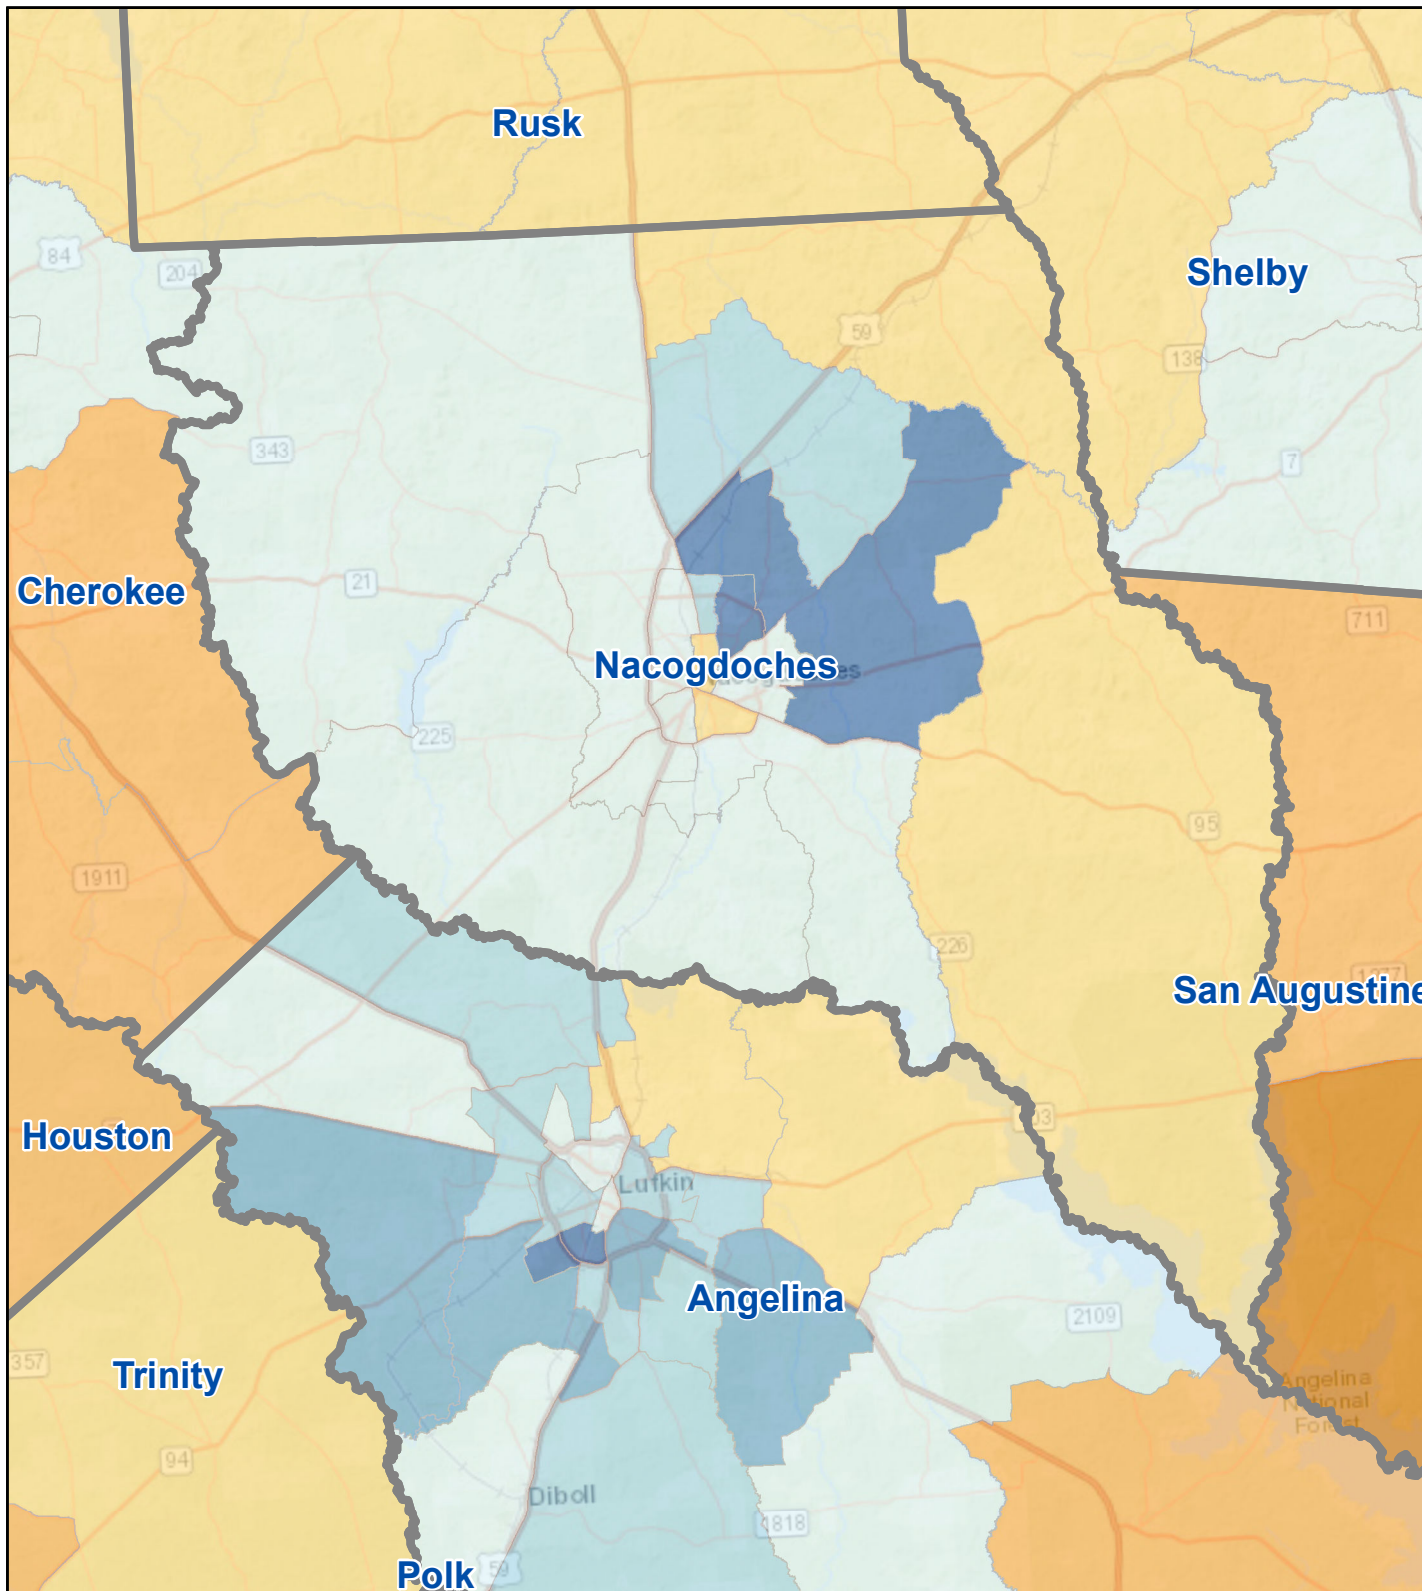

Census Bureau 2020 Self-Response Rates in Texas Census Tracts Nacogdoches County

Updated: 10/16/2020

Census Self-Response Rate, 2020

CensusTract

Census Self-Response Rates

US 2010	66.5%	
US 2020	66.9%	
Texas 2010	64.4%	
Texas 2020	62.8%	
County 2010	60%	
County 2020	54.1%	
Households in county that have not responded		10,972
Households needed to respond to reach 2010 rate		1,410