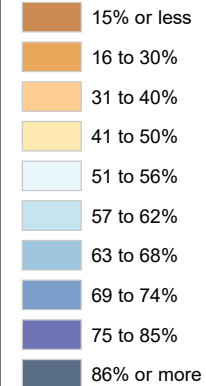

Census Bureau 2020 Self-Response Rates in Texas Census Tracts Nacogdoches County

Updated: 10/16/2020

Census Self-Response Rate, 2020

CensusTract

Census Self-Response Rates

US 2010	66.5%	
US 2020	66.9%	
Texas 2010	64.4%	
Texas 2020	62.8%	
County 2010	60%	
County 2020	54.1%	
Households in county that have not responded		10,972
Households needed to respond to reach 2010 rate		1,410