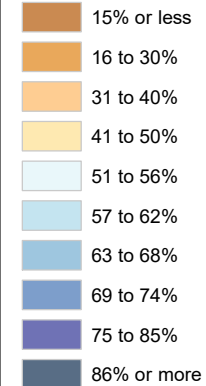

# Census Bureau 2020 Self-Response Rates in Texas Census Tracts Oldham County

Updated: 10/16/2020

Census Self-Response Rate, 2020

CensusTract

Census Self-Response Rates

US 2010	66.5%
US 2020	66.9%
Texas 2010	64.4%
Texas 2020	62.8%
County 2010	59.6%
County 2020	50.6%

Households in county that have not responded	260
Households needed to respond to reach 2010 rate	47

Data Source:

U.S. Census Bureau, 2020 Census Self-Response Rates  
(<https://2020census.gov/en/response-rates.html>)