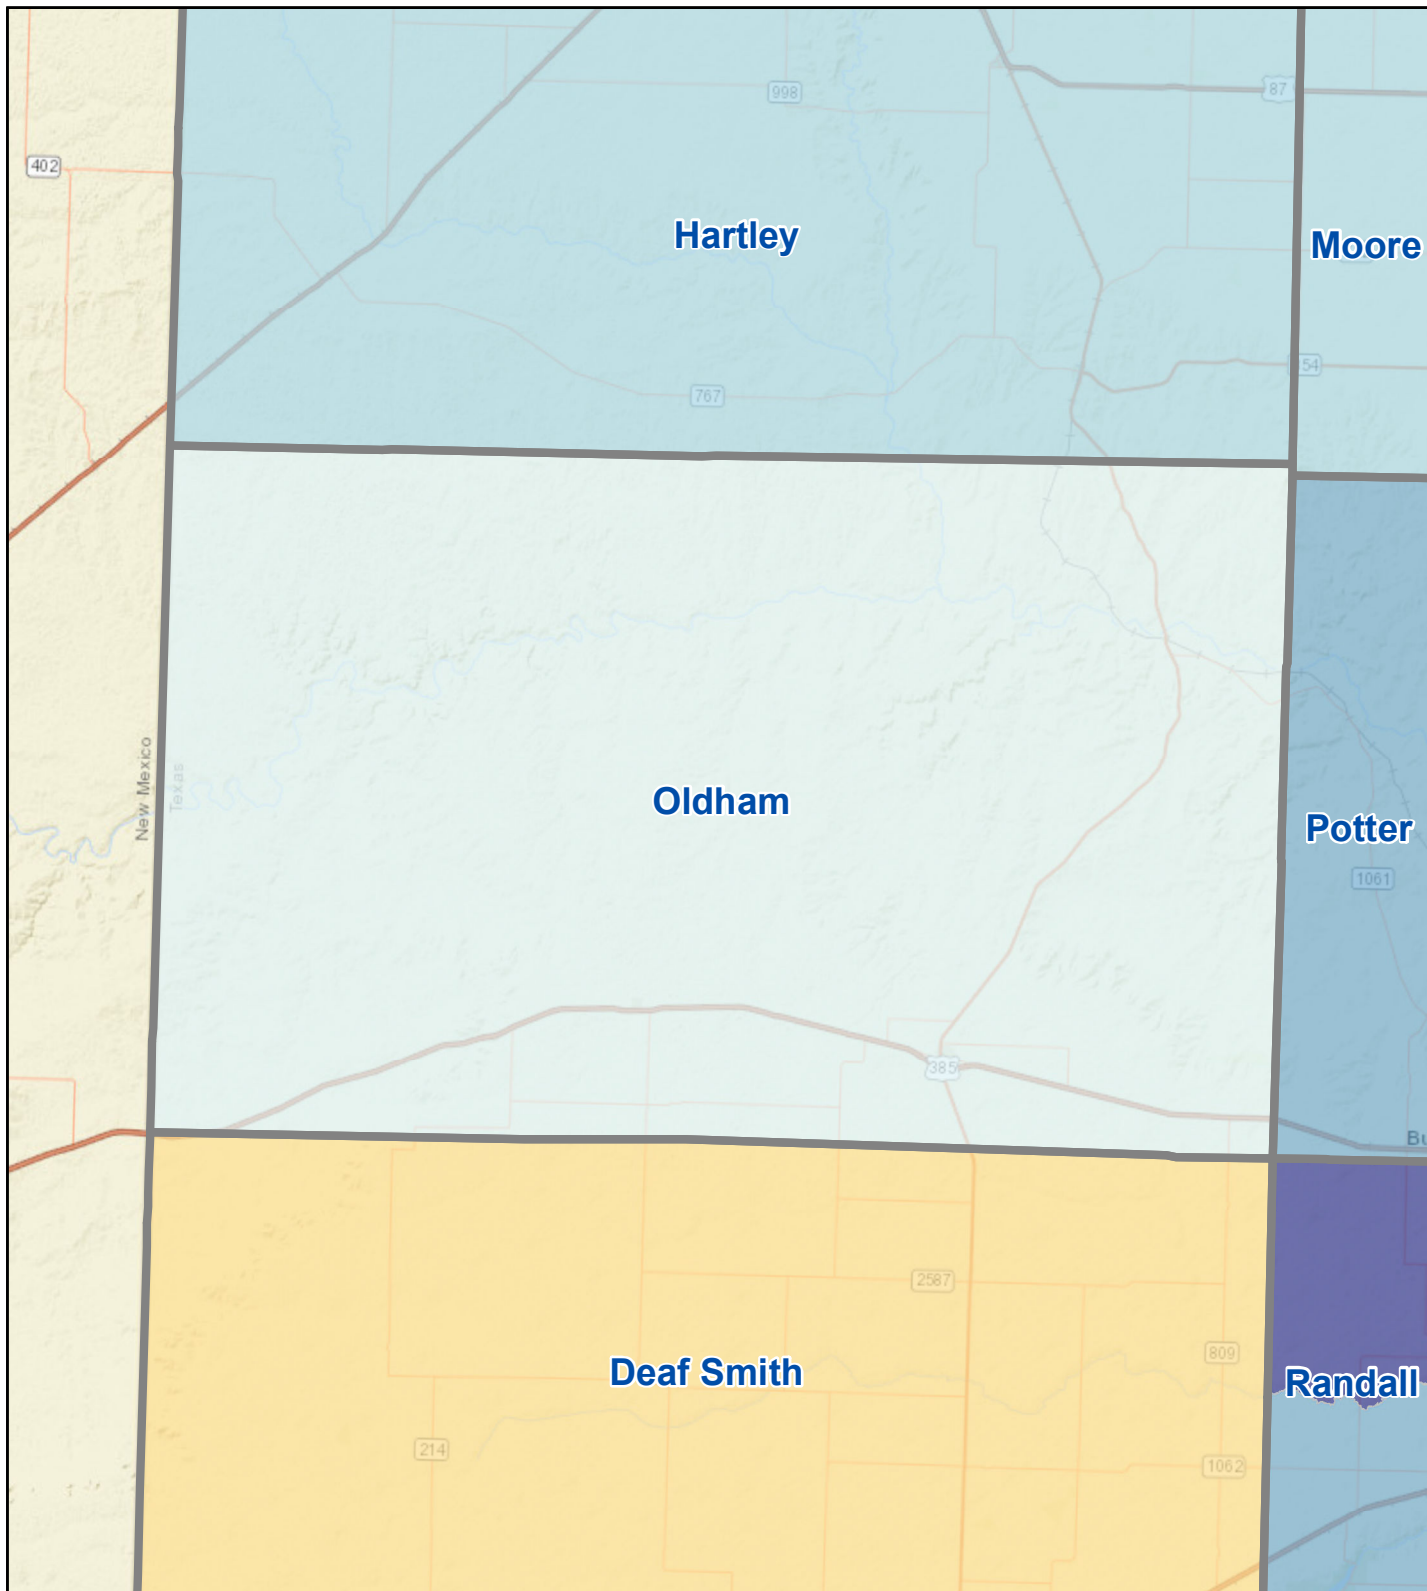

# Census Bureau 2020 Self-Response Rates in Texas Census Tracts Oldham County

Updated: 10/16/2020

Census Self-Response Rate, 2020

CensusTract

Census Self-Response Rates

US 2010	66.5%
US 2020	66.9%
Texas 2010	64.4%
Texas 2020	62.8%
County 2010	59.6%
County 2020	50.6%

Households in county that have not responded	260
Households needed to respond to reach 2010 rate	47

Data Source:

U.S. Census Bureau, 2020 Census Self-Response Rates  
(<https://2020census.gov/en/response-rates.html>)

<https://demographics.texas.gov>