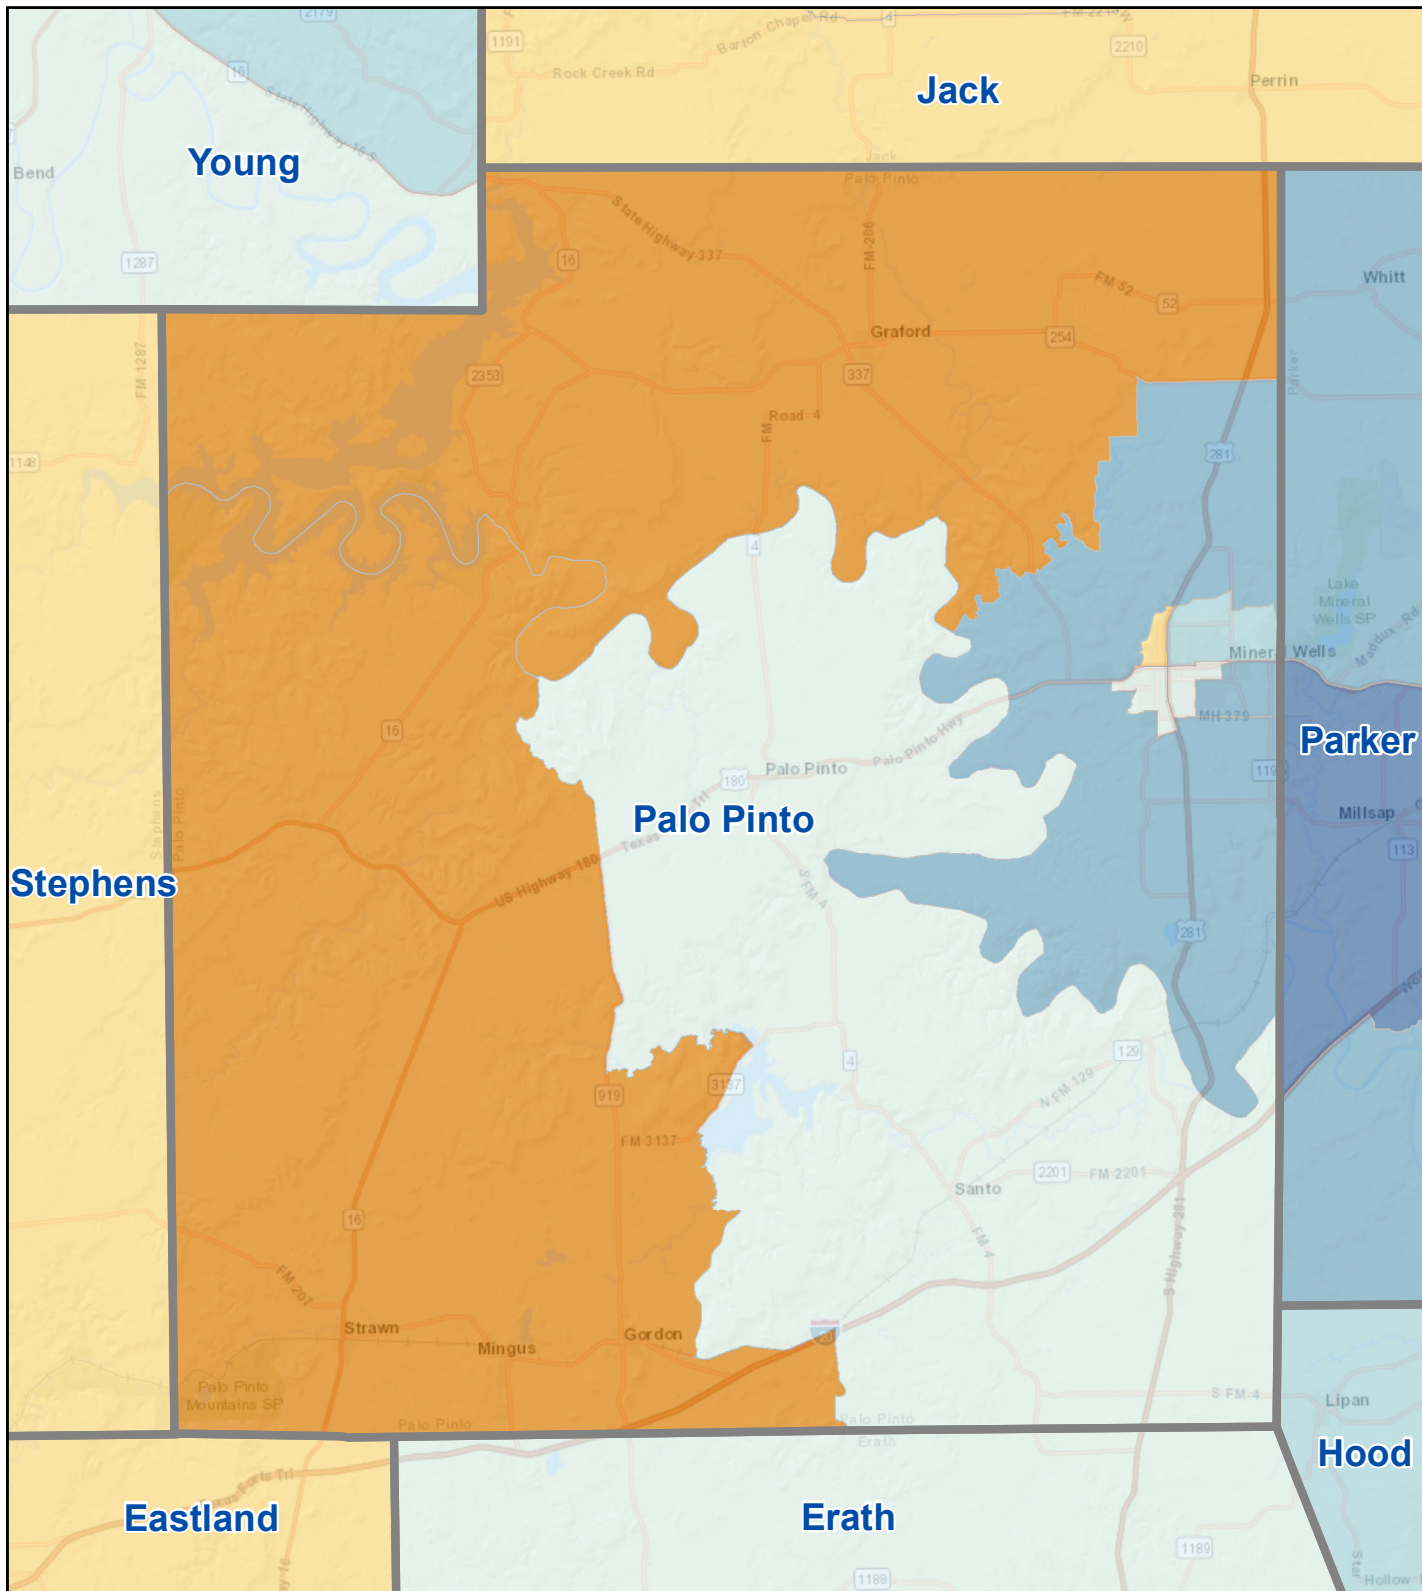

Census Bureau 2020 Self-Response Rates in Texas Census Tracts Palo Pinto County

Updated: 10/16/2020

Census Self-Response Rate, 2020

CensusTract

Census Self-Response Rates

US 2010	66.5%	
US 2020	66.9%	
Texas 2010	64.4%	
Texas 2020	62.8%	
County 2010	52.4%	
County 2020	48.6%	
Households in county that have not responded		5,300
Households needed to respond to reach 2010 rate		392