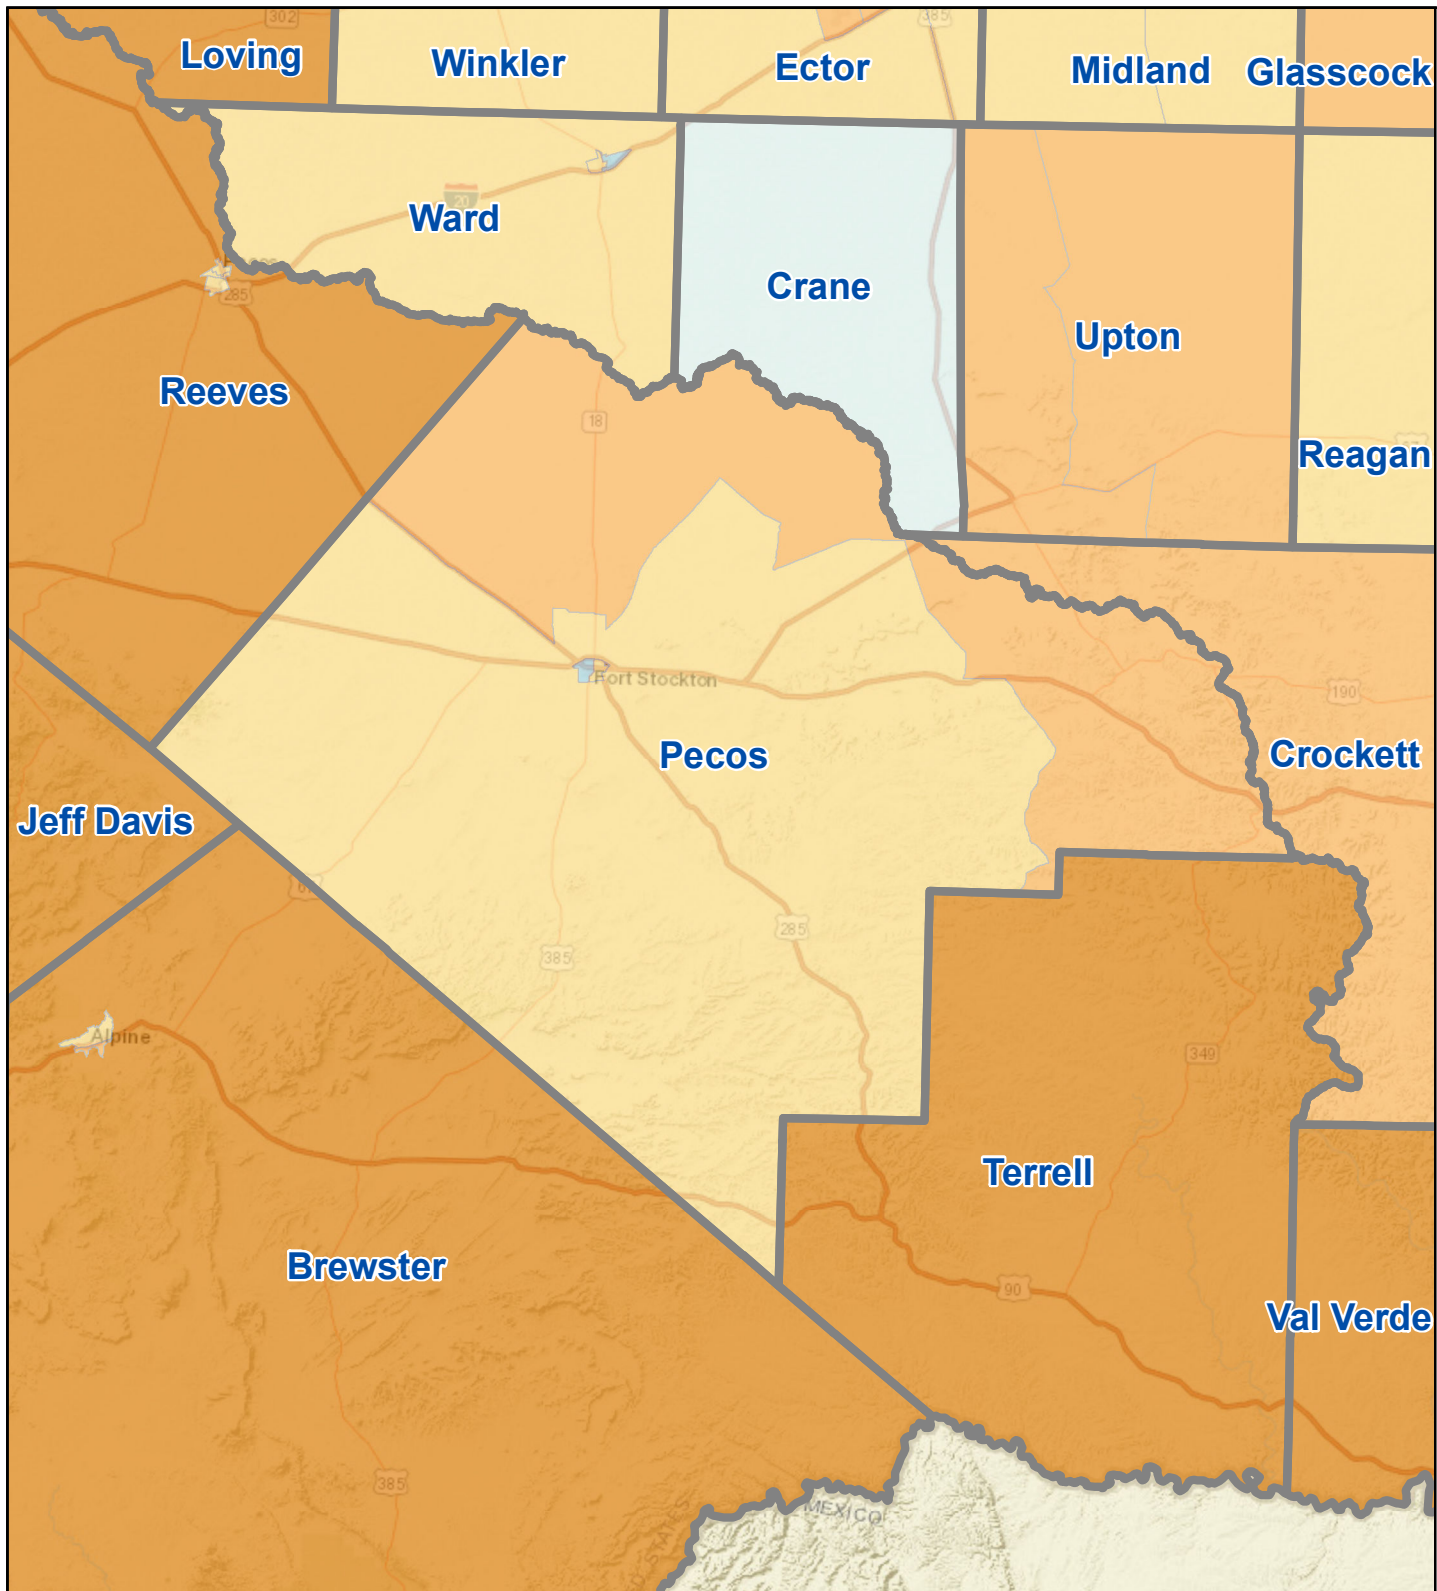

Census Bureau 2020 Self-Response Rates in Texas Census Tracts Pecos County

Updated: 10/16/2020

Census Self-Response Rate, 2020

CensusTract

Census Self-Response Rates

US 2010	66.5%
US 2020	66.9%
Texas 2010	64.4%
Texas 2020	62.8%
County 2010	55.9%
County 2020	46.7%

Households in county that have not responded	2,429
Households needed to respond to reach 2010 rate	419

Data Source:

U.S. Census Bureau, 2020 Census Self-Response Rates
(<https://2020census.gov/en/response-rates.html>)