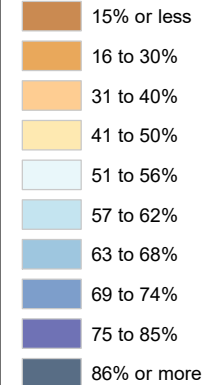

Census Bureau 2020 Self-Response Rates in Texas Census Tracts Pecos County

Updated: 10/16/2020

Census Self-Response Rate, 2020

CensusTract

Census Self-Response Rates

US 2010	66.5%
US 2020	66.9%
Texas 2010	64.4%
Texas 2020	62.8%
County 2010	55.9%
County 2020	46.7%

Households in county that have not responded	2,429
Households needed to respond to reach 2010 rate	419

Data Source:

U.S. Census Bureau, 2020 Census Self-Response Rates
(<https://2020census.gov/en/response-rates.html>)