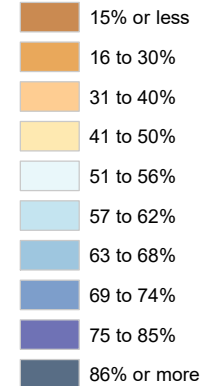

# Census Bureau 2020 Self-Response Rates in Texas Census Tracts Polk County

Updated: 10/16/2020

Census Self-Response Rate, 2020

CensusTract

### Census Self-Response Rates

US 2010	66.5%	
US 2020	66.9%	
Texas 2010	64.4%	
Texas 2020	62.8%	
County 2010	46.9%	
County 2020	43.1%	
Households in county that have not responded		10,130
Households needed to respond to reach 2010 rate		677