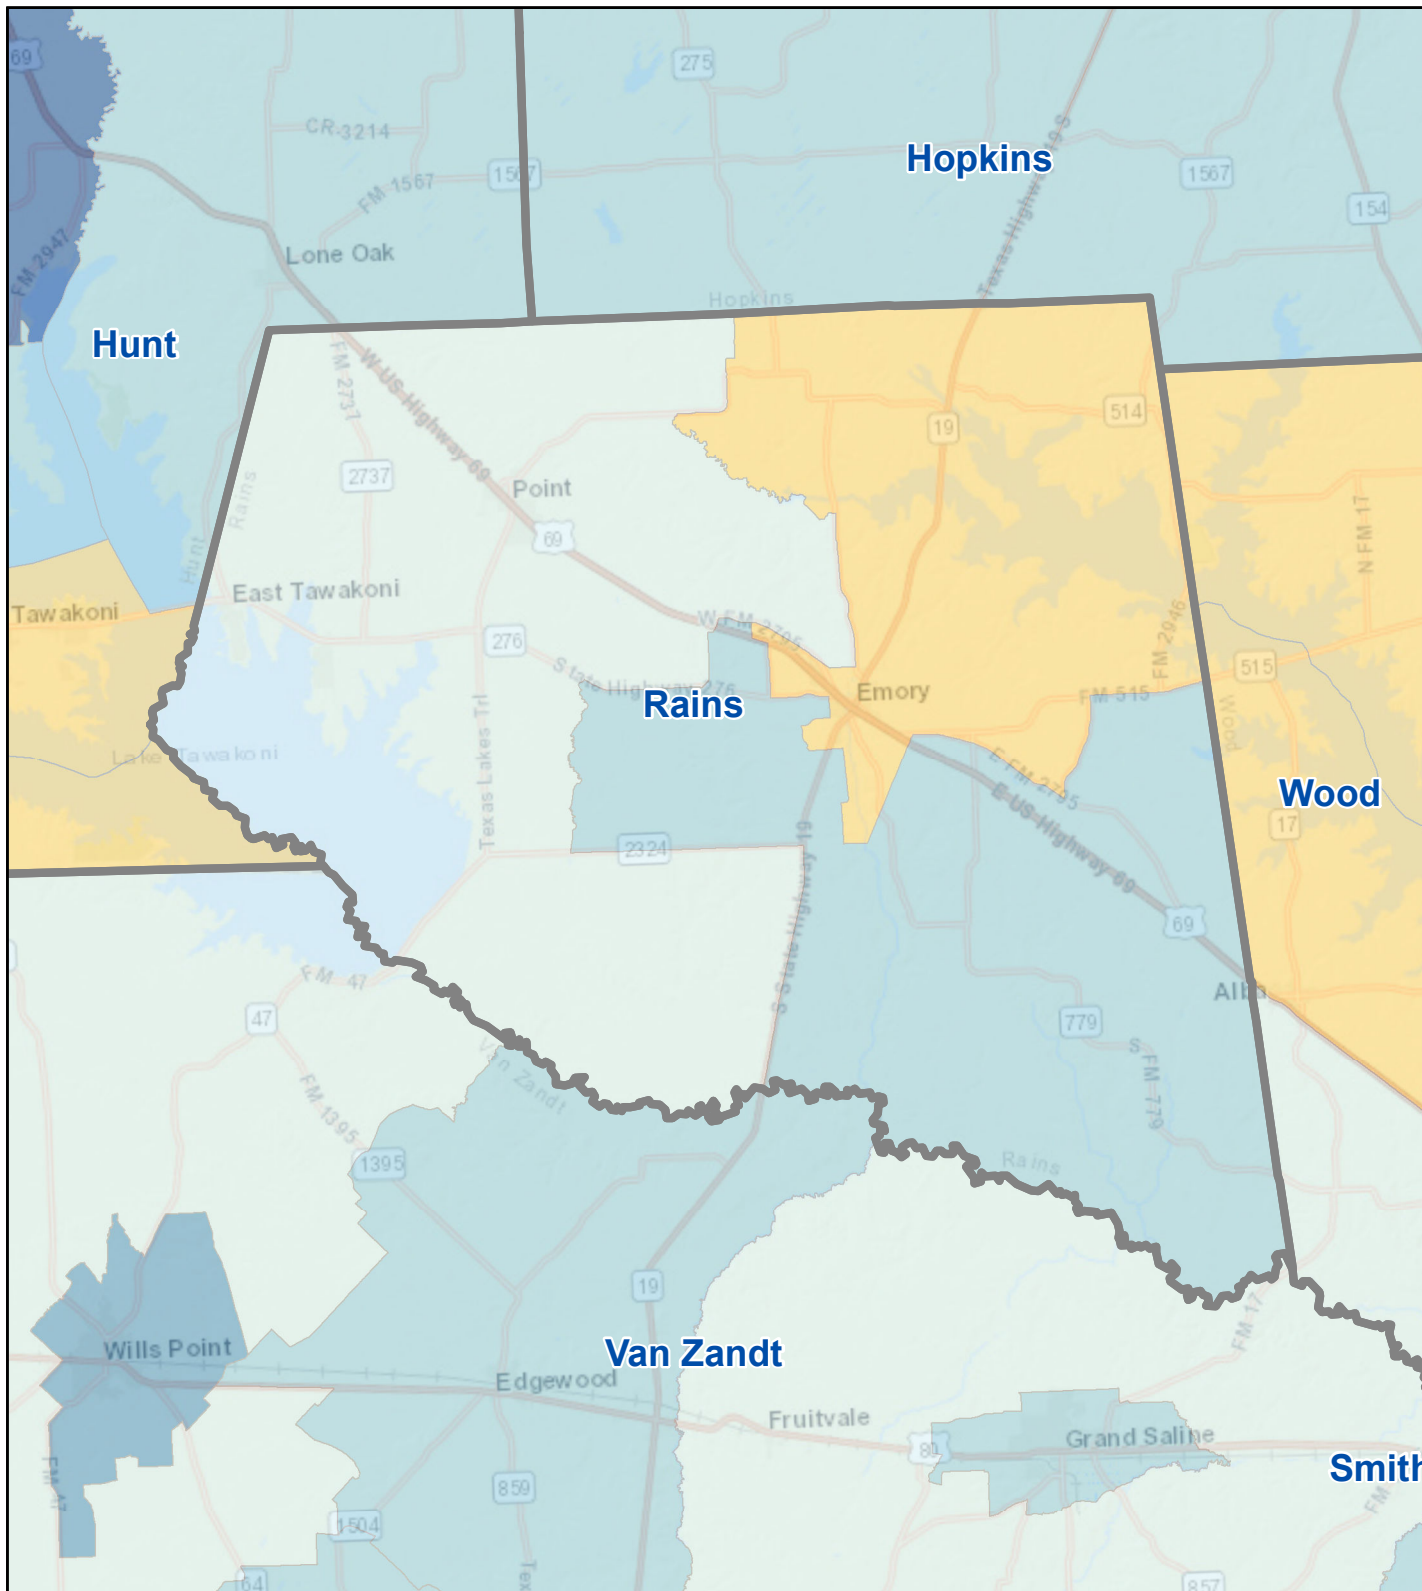

Census Bureau 2020 Self-Response Rates in Texas Census Tracts Rains County

Updated: 10/16/2020

Census Self-Response Rate, 2020

CensusTract

Census Self-Response Rates

US 2010	66.5%
US 2020	66.9%
Texas 2010	64.4%
Texas 2020	62.8%
County 2010	54.8%
County 2020	51.3%

Households in county that have not responded	2,109
Households needed to respond to reach 2010 rate	152

Data Source:

U.S. Census Bureau, 2020 Census Self-Response Rates
(<https://2020census.gov/en/response-rates.html>)