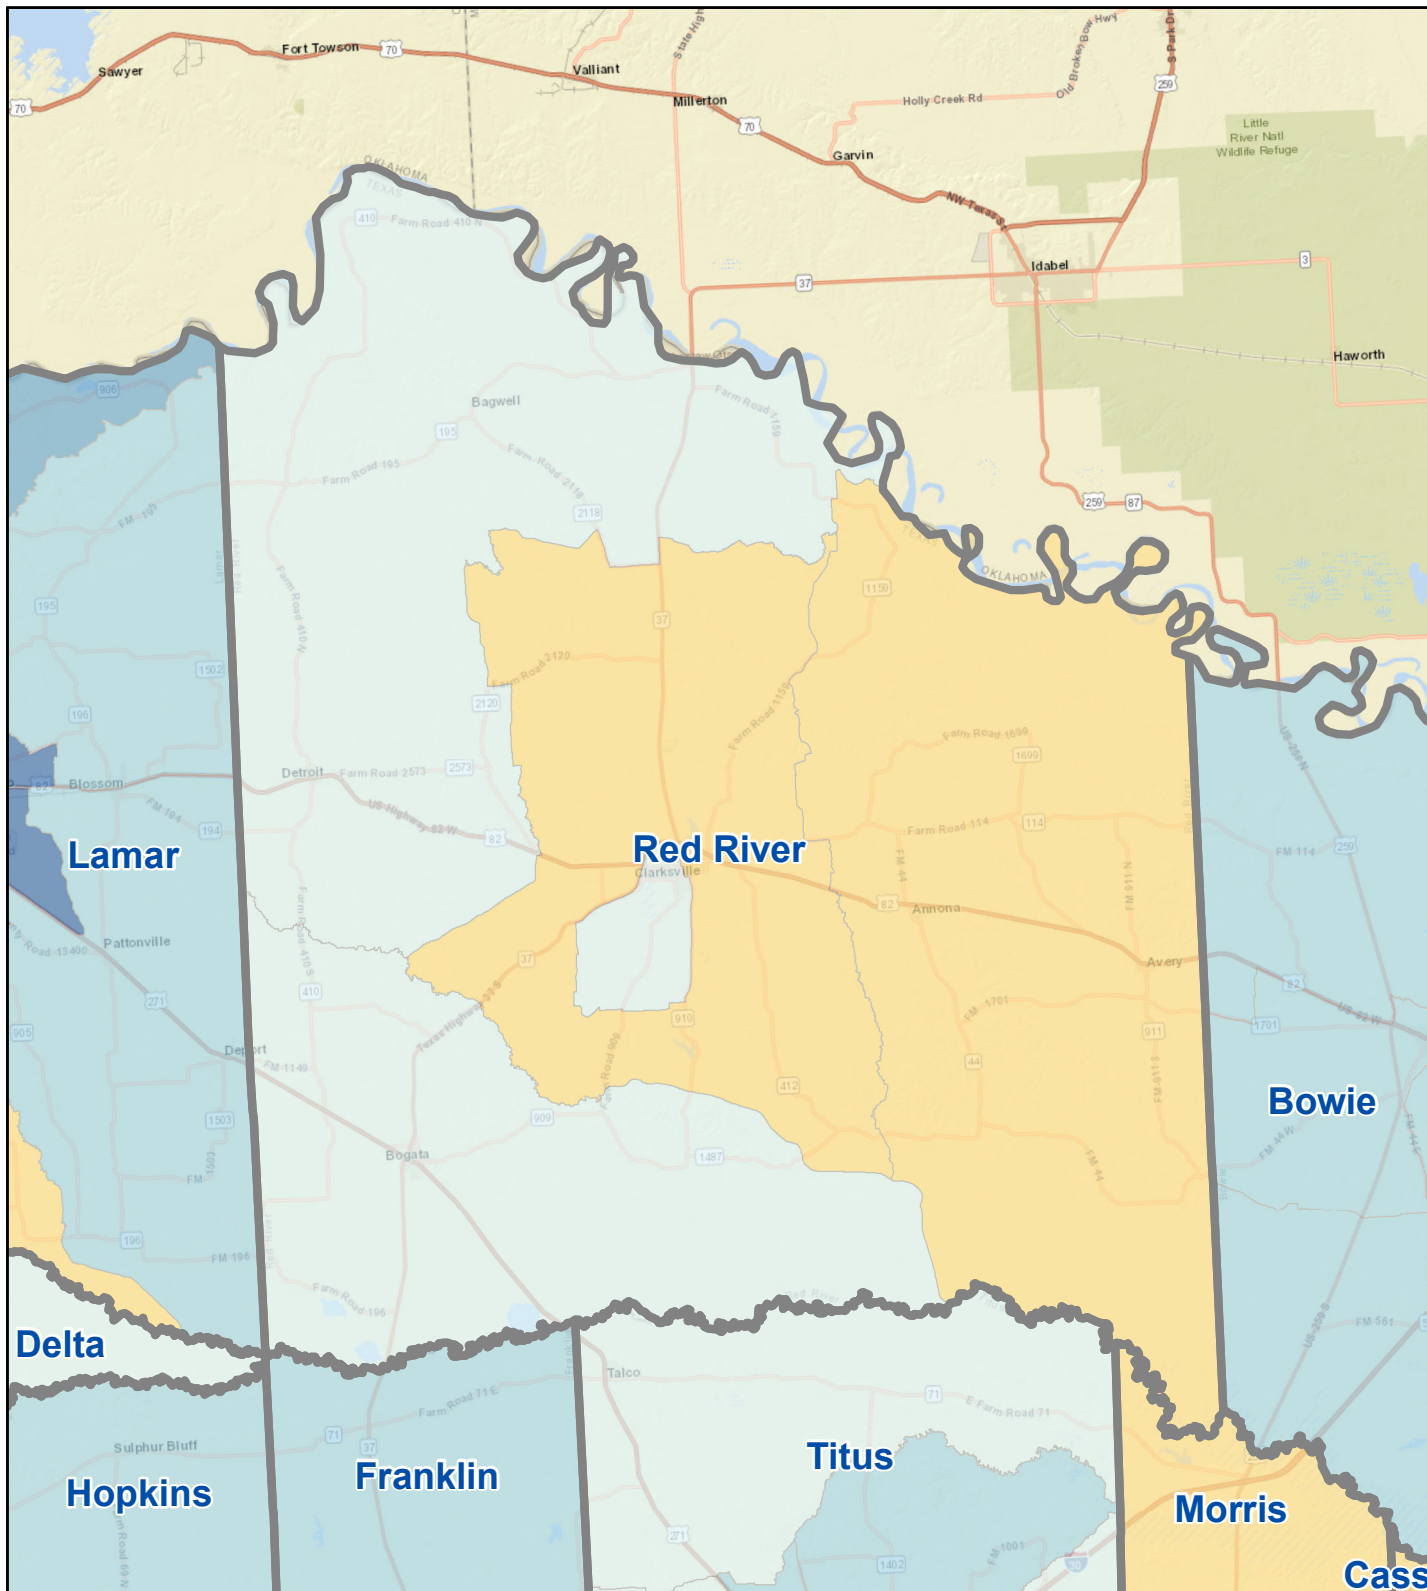

Census Bureau 2020 Self-Response Rates in Texas Census Tracts Red River County

Updated: 10/16/2020

Census Self-Response Rate, 2020

CensusTract

Census Self-Response Rates

US 2010	66.5%	
US 2020	66.9%	
Texas 2010	64.4%	
Texas 2020	62.8%	
County 2010	55.9%	
County 2020	50.3%	
Households in county that have not responded		2,509
Households needed to respond to reach 2010 rate		283