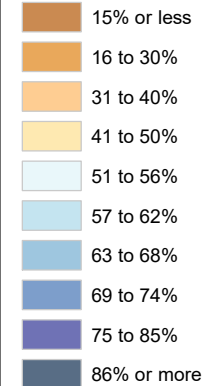

Census Bureau 2020 Self-Response Rates in Texas Census Tracts Red River County

Updated: 10/16/2020

Census Self-Response Rate, 2020

CensusTract

Census Self-Response Rates

US 2010	66.5%	
US 2020	66.9%	
Texas 2010	64.4%	
Texas 2020	62.8%	
County 2010	55.9%	
County 2020	50.3%	
Households in county that have not responded		2,509
Households needed to respond to reach 2010 rate		283