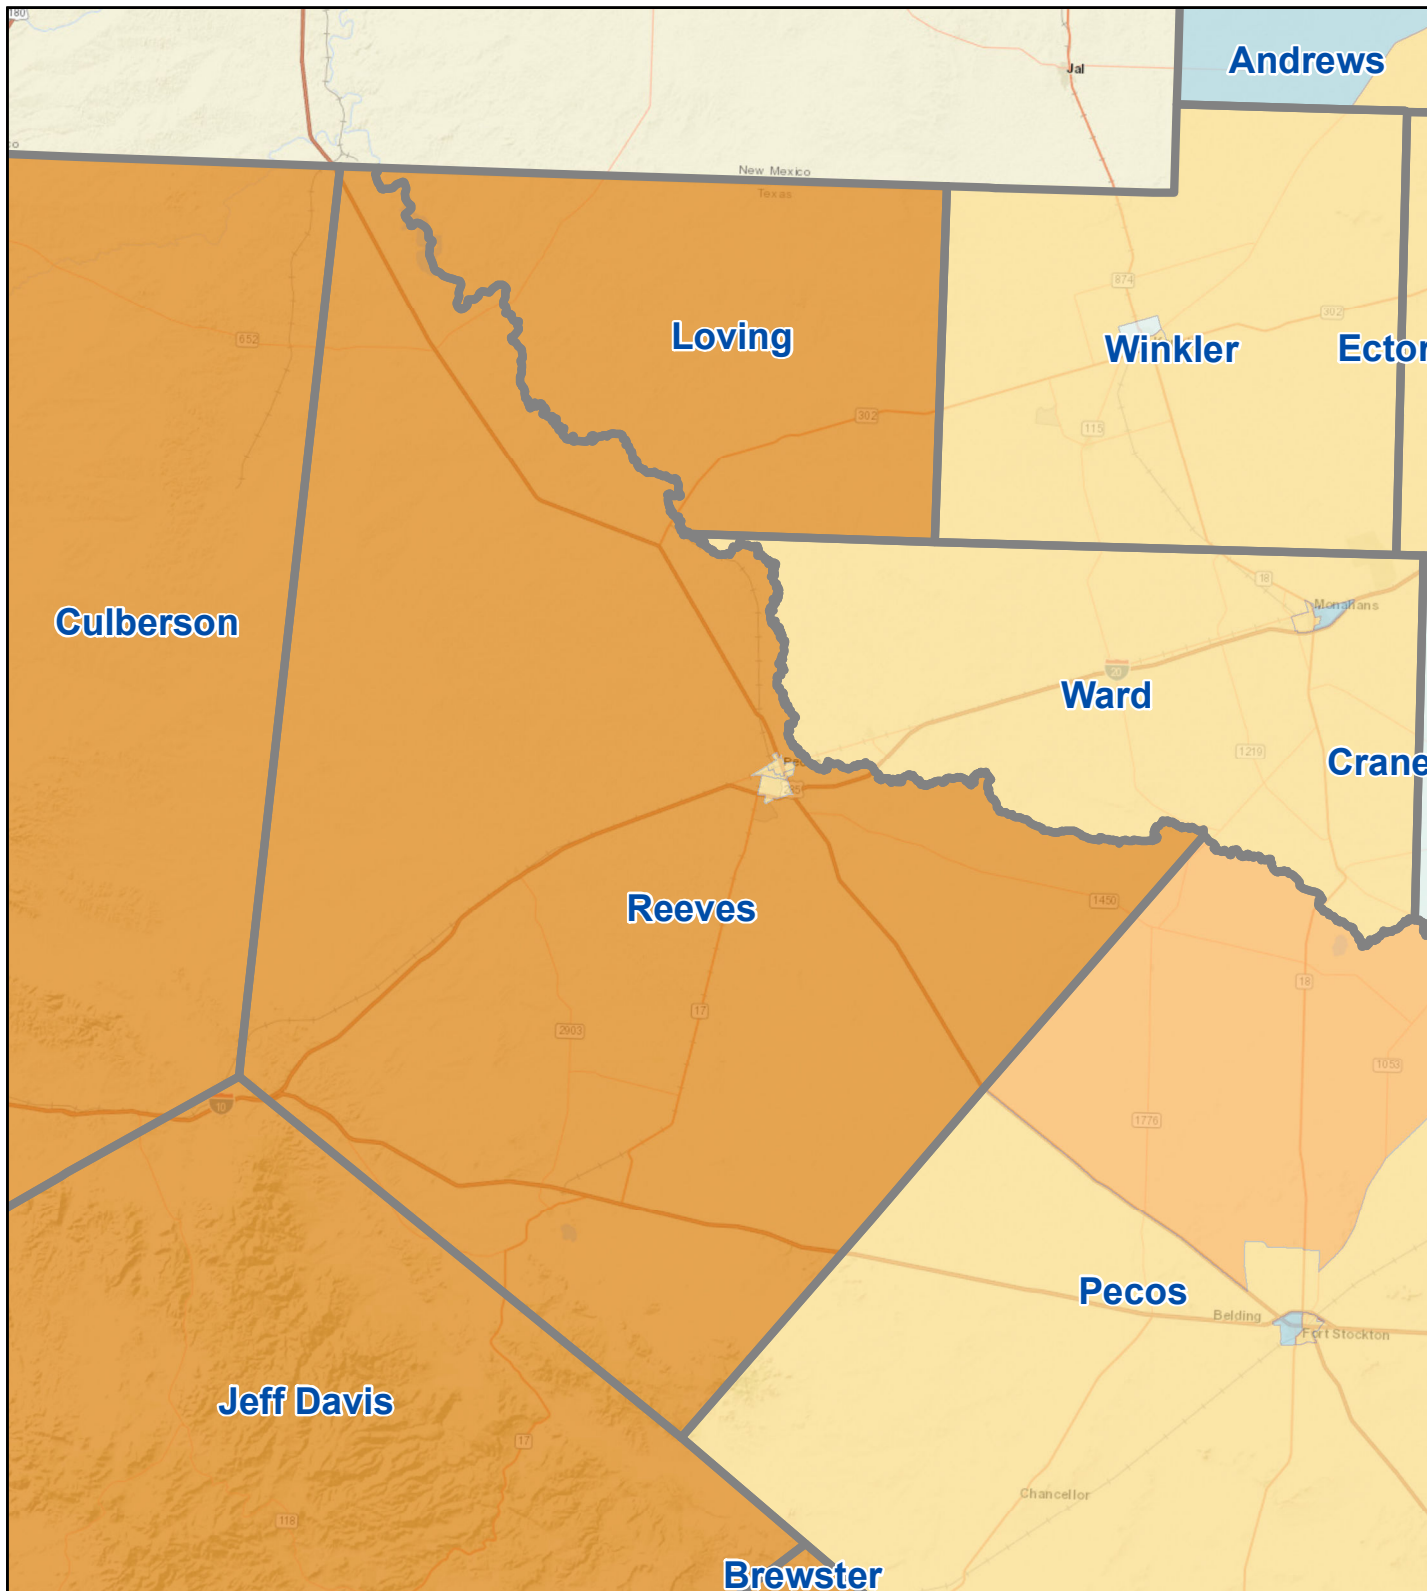

Census Bureau 2020 Self-Response Rates in Texas Census Tracts Reeves County

Updated: 10/16/2020

Census Self-Response Rate, 2020

CensusTract

Census Self-Response Rates

US 2010	66.5%
US 2020	66.9%
Texas 2010	64.4%
Texas 2020	62.8%
County 2010	58.5%
County 2020	41.2%

Households in county that have not responded 2,183
Households needed to respond to reach 2010 rate 642

Data Source:

U.S. Census Bureau, 2020 Census Self-Response Rates
(<https://2020census.gov/en/response-rates.html>)