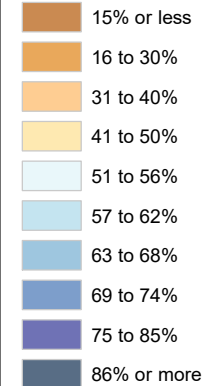

Census Bureau 2020 Self-Response Rates in Texas Census Tracts Reeves County

Updated: 10/16/2020

Census Self-Response Rate, 2020

CensusTract

Census Self-Response Rates

US 2010	66.5%
US 2020	66.9%
Texas 2010	64.4%
Texas 2020	62.8%
County 2010	58.5%
County 2020	41.2%

Households in county that have not responded 2,183
Households needed to respond to reach 2010 rate 642

Data Source:

U.S. Census Bureau, 2020 Census Self-Response Rates
(<https://2020census.gov/en/response-rates.html>)