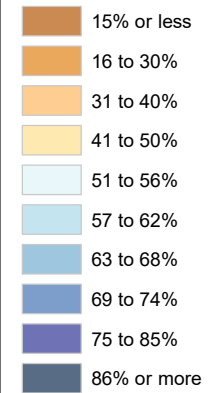

## Census Bureau 2020 Self-Response Rates in Texas Census Tracts Refugio County

Updated: 10/16/2020

Census Self-Response Rate, 2020

CensusTract

**Census Self-Response Rates**

US 2010	66.5%
US 2020	66.9%
Texas 2010	64.4%
Texas 2020	62.8%
County 2010	50.9%
County 2020	41.8%
Households in county that have not responded	1,500
Households needed to respond to reach 2010 rate	235