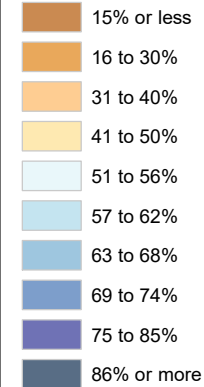

# Census Bureau 2020 Self-Response Rates in Texas Census Tracts Rockwall County

Updated: 10/16/2020

Census Self-Response Rate, 2020

CensusTract

Census Self-Response Rates

US 2010	66.5%
US 2020	66.9%
Texas 2010	64.4%
Texas 2020	62.8%
County 2010	74.4%
County 2020	74.4%

Households in county that have not responded	8,106
Households needed to respond to reach 2010 rate	0

Data Source:

U.S. Census Bureau, 2020 Census Self-Response Rates  
(<https://2020census.gov/en/response-rates.html>)