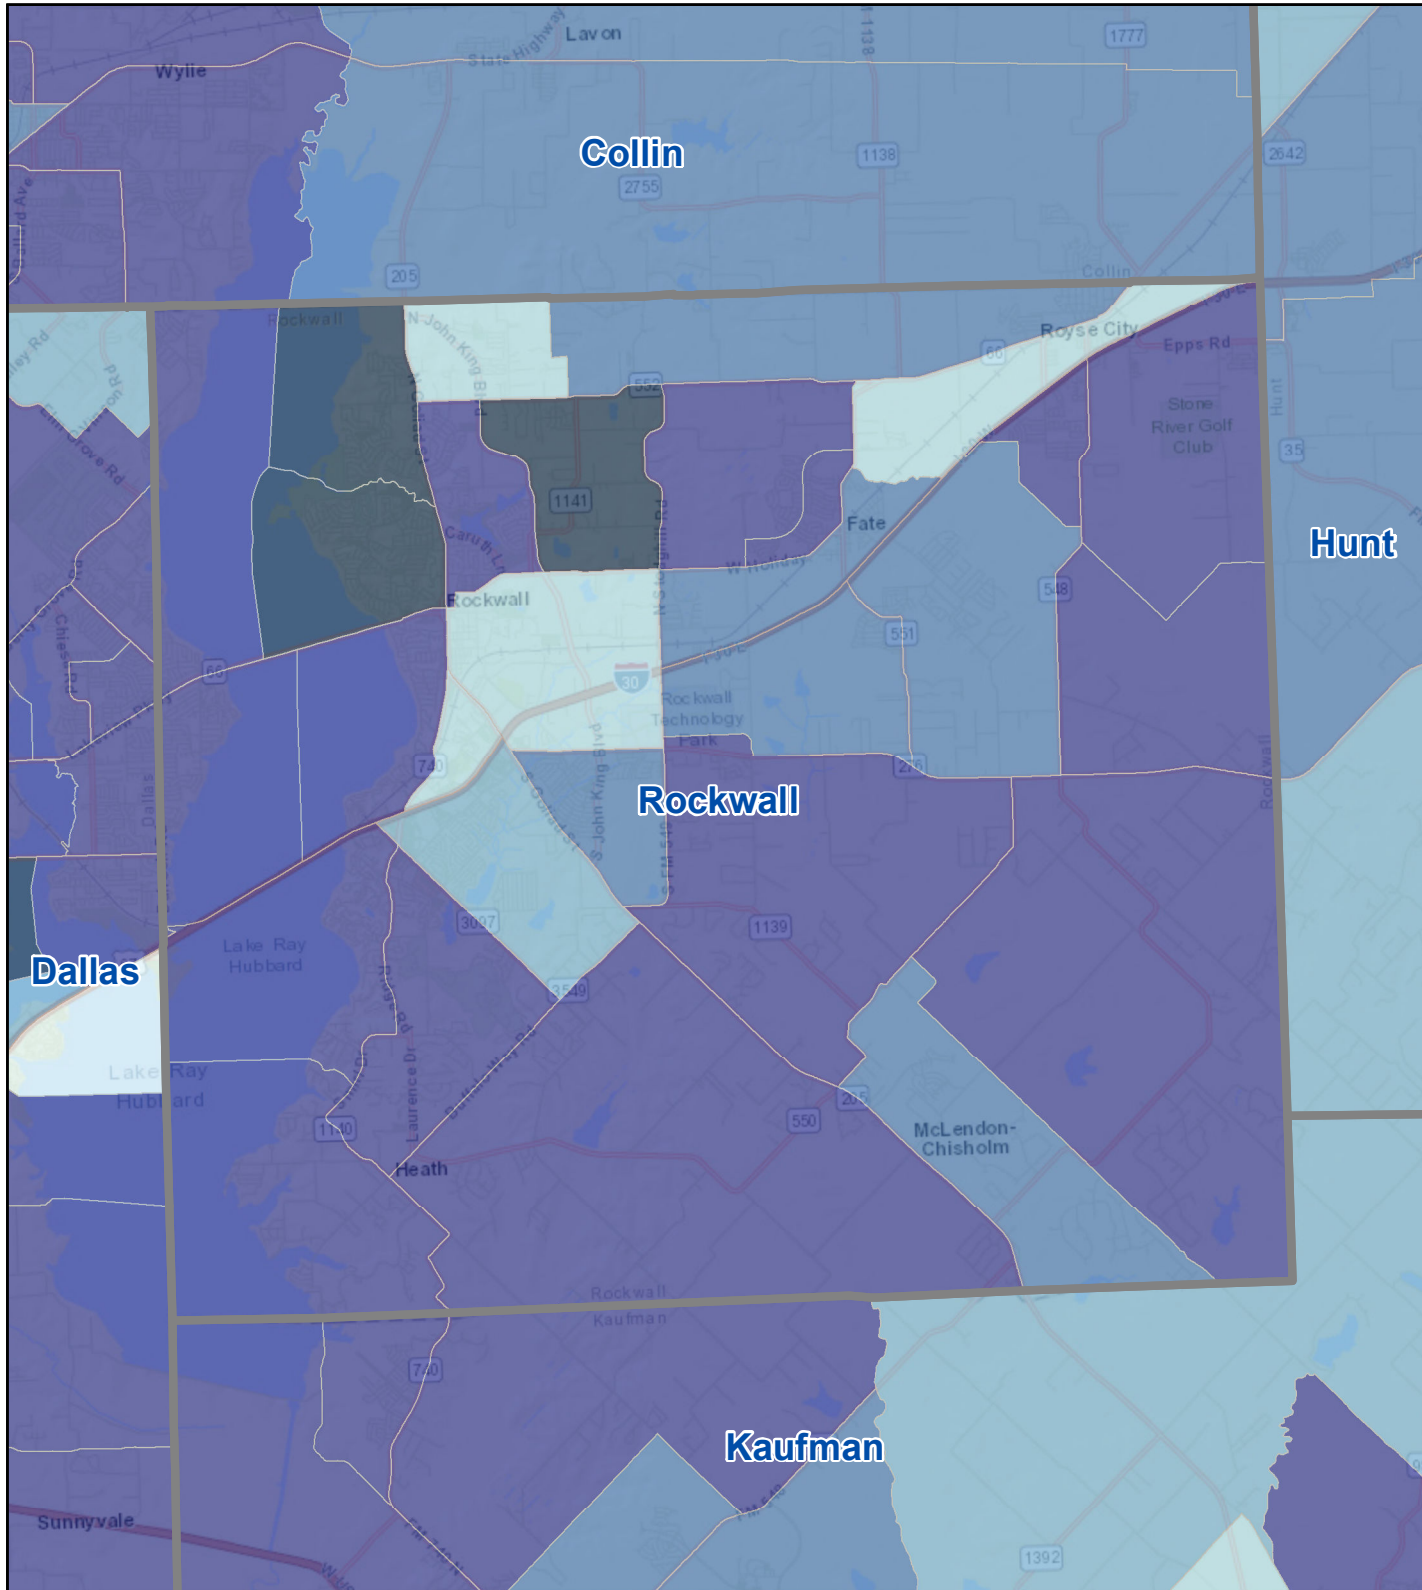

# Census Bureau 2020 Self-Response Rates in Texas Census Tracts Rockwall County

Updated: 10/16/2020

Census Self-Response Rate, 2020

CensusTract

Census Self-Response Rates

US 2010	66.5%
US 2020	66.9%
Texas 2010	64.4%
Texas 2020	62.8%
County 2010	74.4%
County 2020	74.4%

Households in county that have not responded	8,106
Households needed to respond to reach 2010 rate	0

Data Source:

U.S. Census Bureau, 2020 Census Self-Response Rates  
(<https://2020census.gov/en/response-rates.html>)