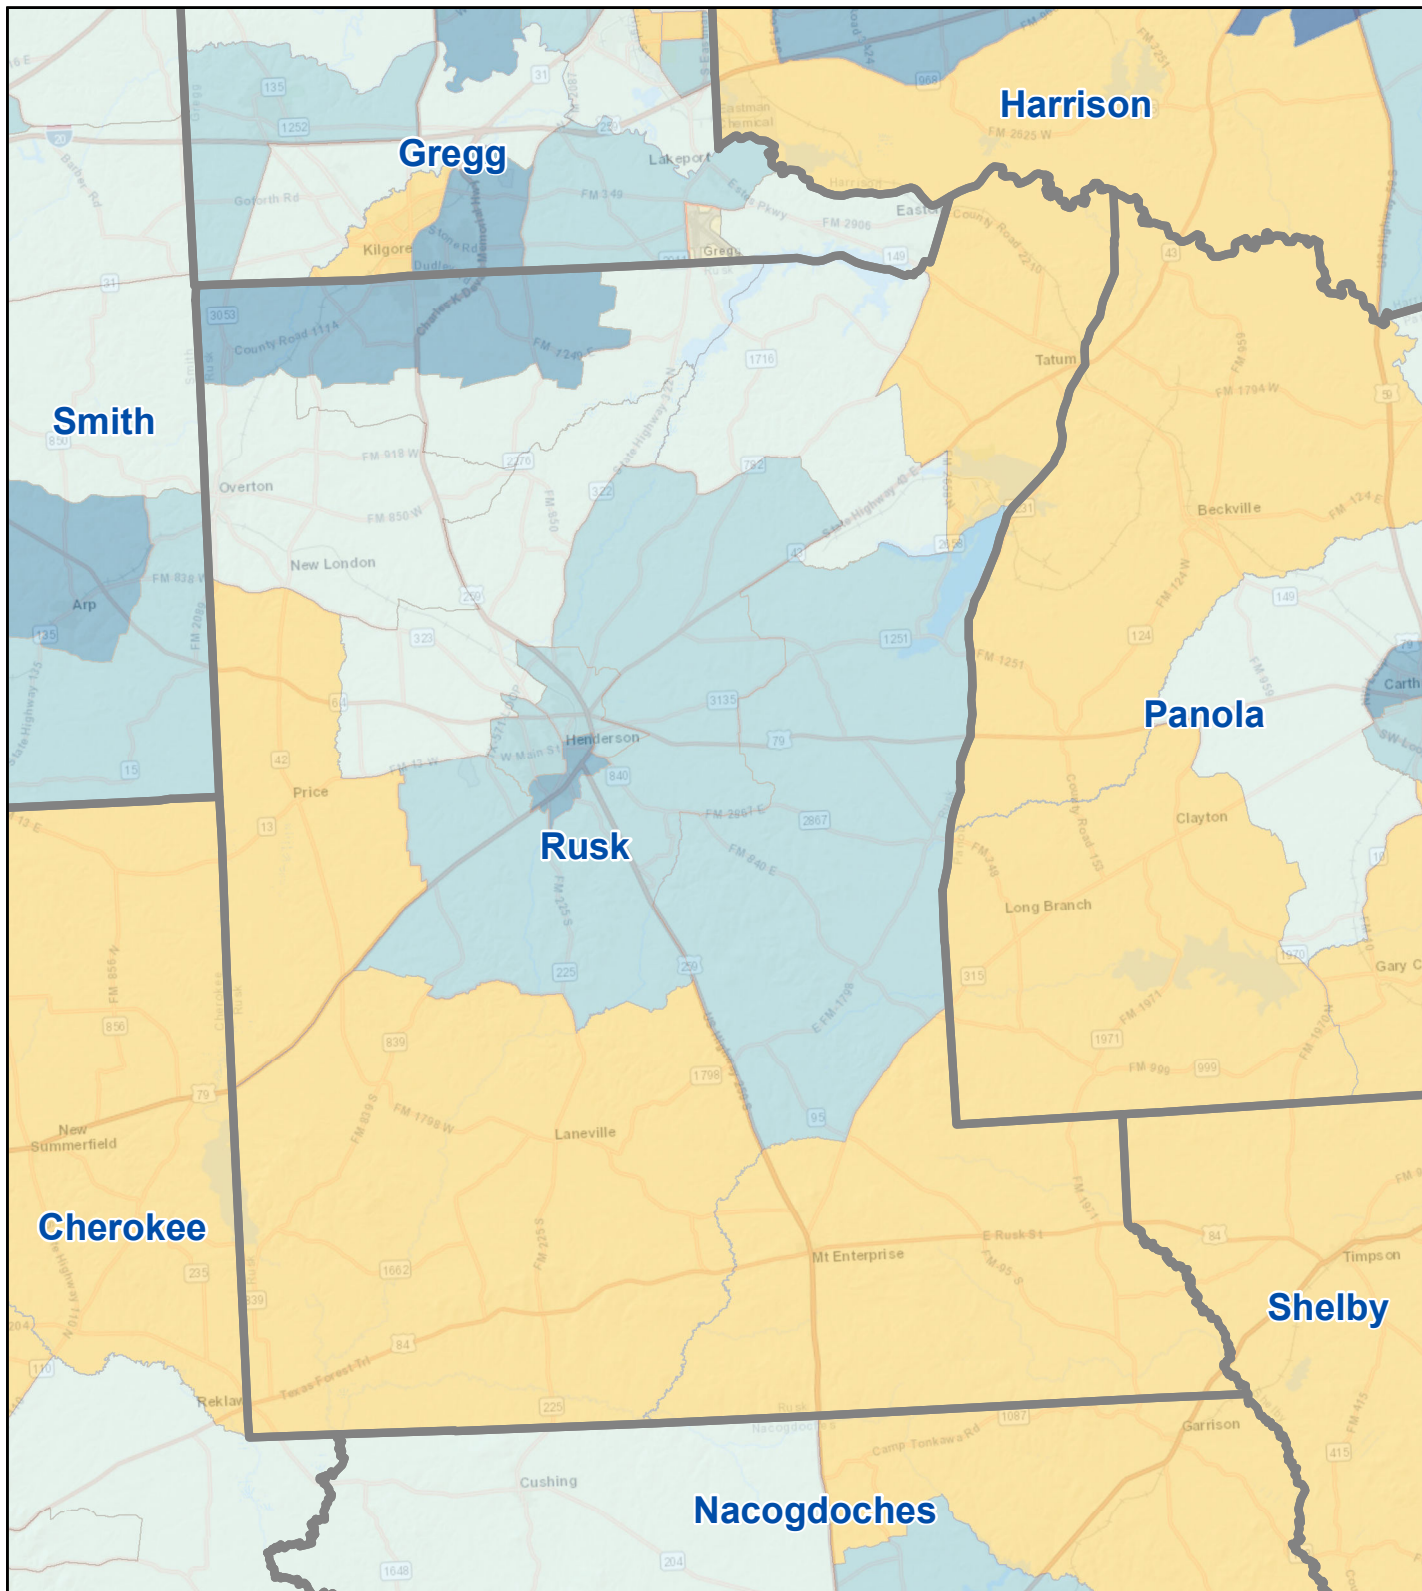

Census Bureau 2020 Self-Response Rates in Texas Census Tracts Rusk County

Updated: 10/16/2020

Census Self-Response Rate, 2020

CensusTract

Census Self-Response Rates

US 2010	66.5%	
US 2020	66.9%	
Texas 2010	64.4%	
Texas 2020	62.8%	
County 2010	59.9%	
County 2020	54.1%	
Households in county that have not responded		8,244
Households needed to respond to reach 2010 rate		1,042