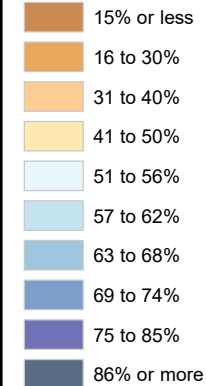

Census Bureau 2020 Self-Response Rates in Texas Census Tracts Sabine County

Updated: 10/16/2020

Census Self-Response Rate, 2020

CensusTract

Census Self-Response Rates

US 2010	66.5%
US 2020	66.9%
Texas 2010	64.4%
Texas 2020	62.8%
County 2010	39.1%
County 2020	30.9%
Households in county that have not responded	2,832
Households needed to respond to reach 2010 rate	336