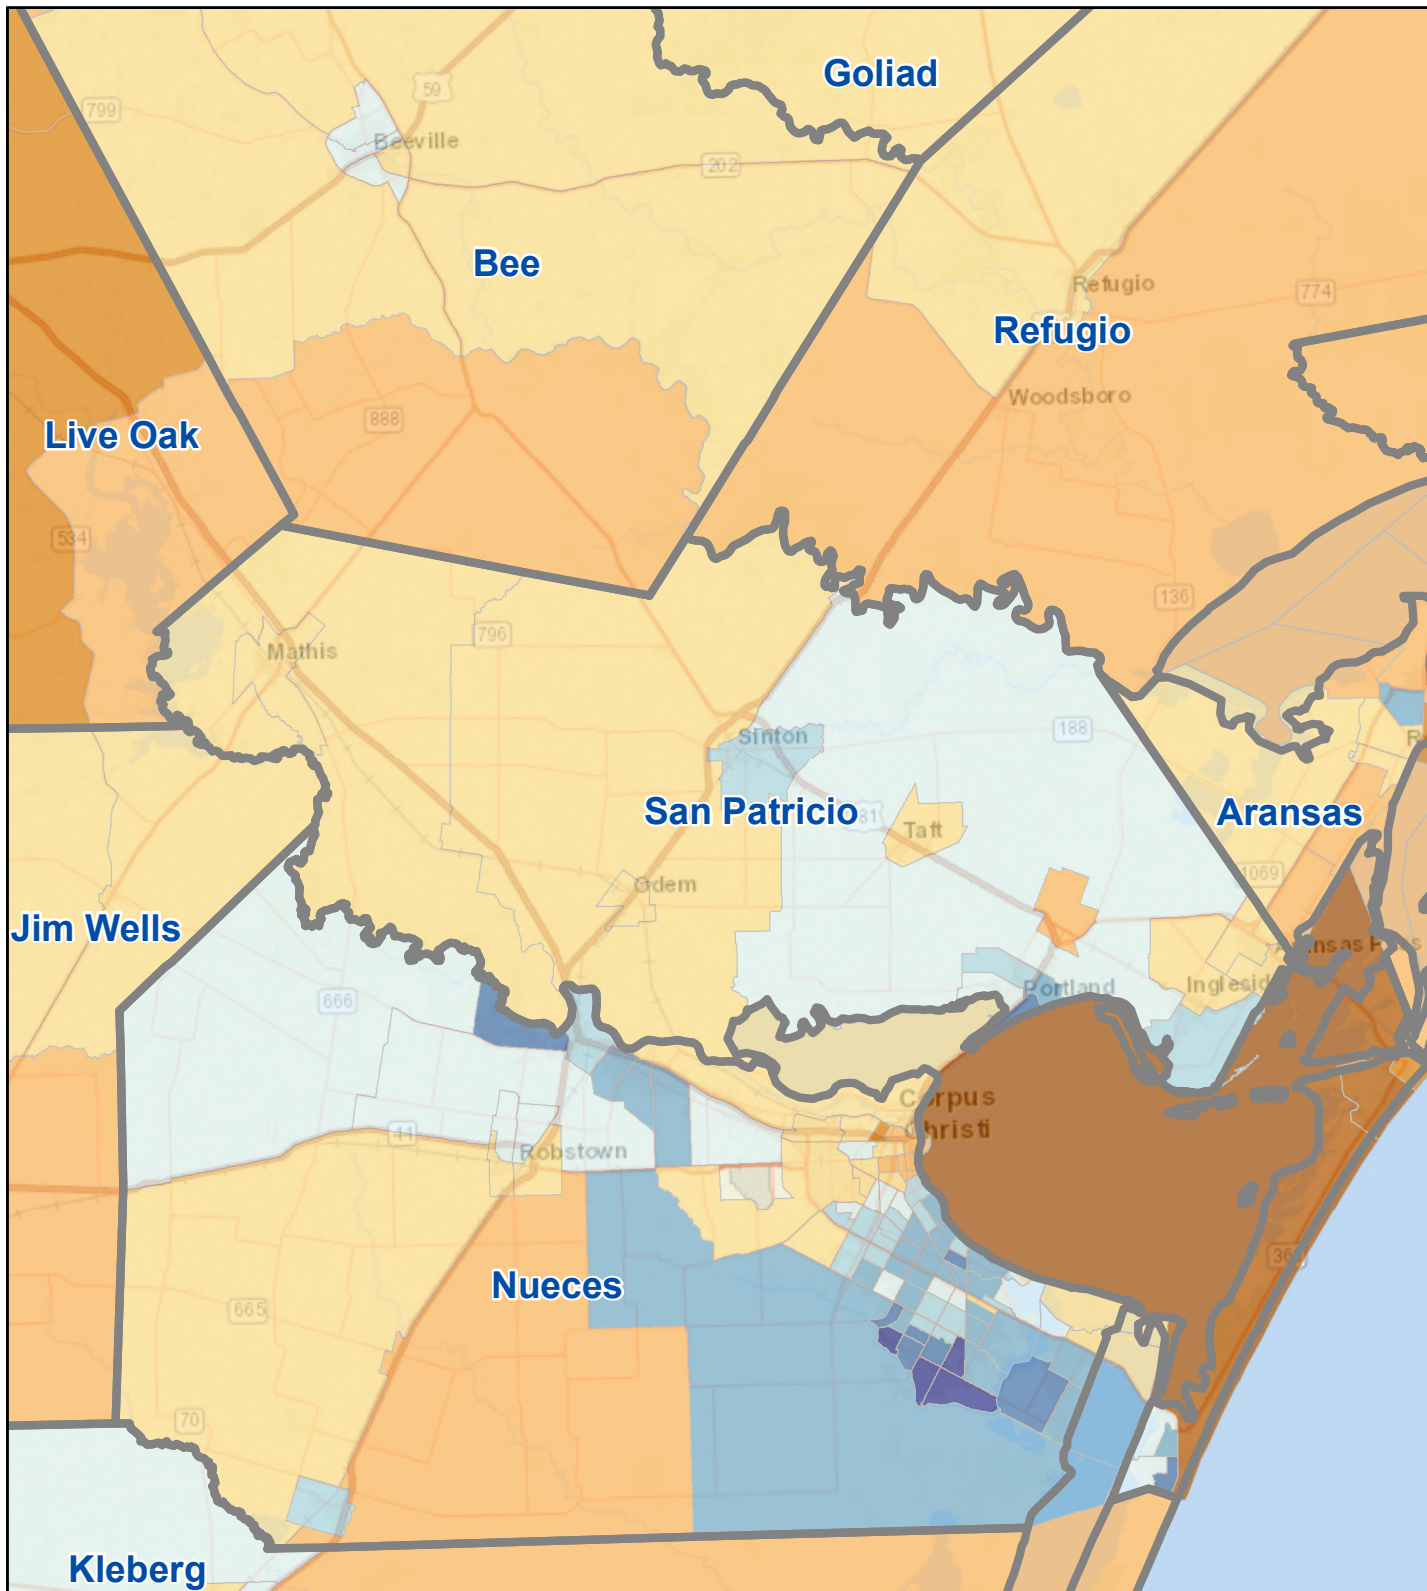

Census Bureau 2020 Self-Response Rates in Texas Census Tracts San Patricio County

Updated: 10/16/2020

Census Self-Response Rate, 2020

CensusTract

Census Self-Response Rates

US 2010	66.5%	
US 2020	66.9%	
Texas 2010	64.4%	
Texas 2020	62.8%	
County 2010	57.3%	
County 2020	52.5%	
Households in county that have not responded		10,982
Households needed to respond to reach 2010 rate		1,110