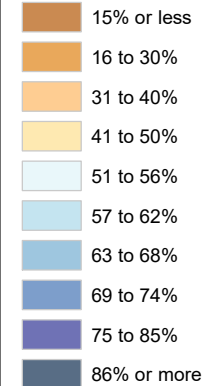

Census Bureau 2020 Self-Response Rates in Texas Census Tracts San Patricio County

Updated: 10/16/2020

Census Self-Response Rate, 2020

CensusTract

Census Self-Response Rates

US 2010	66.5%	
US 2020	66.9%	
Texas 2010	64.4%	
Texas 2020	62.8%	
County 2010	57.3%	
County 2020	52.5%	
Households in county that have not responded		10,982
Households needed to respond to reach 2010 rate		1,110