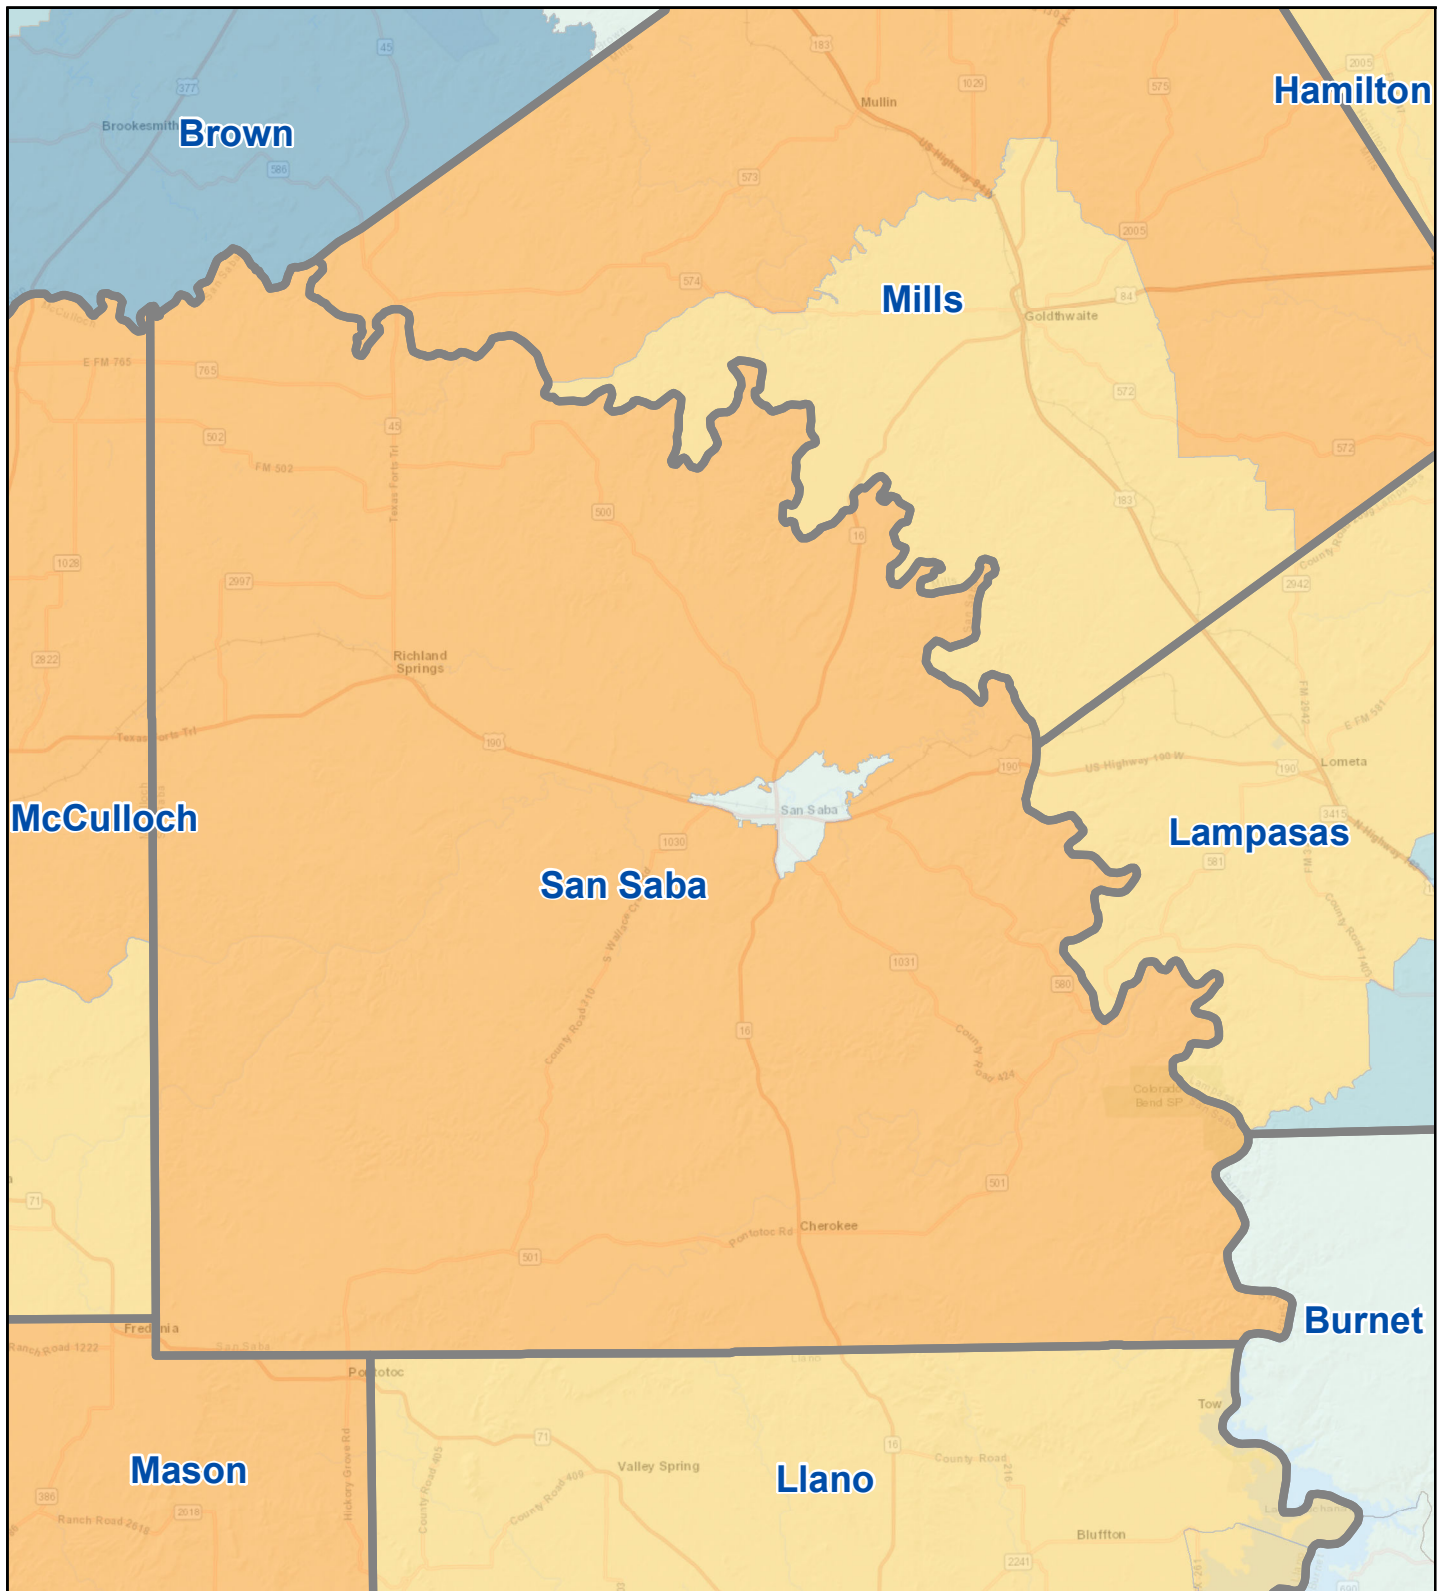

# Census Bureau 2020 Self-Response Rates in Texas Census Tracts San Saba County

Updated: 10/16/2020

Census Self-Response Rate, 2020

CensusTract

Census Self-Response Rates

US 2010	66.5%
US 2020	66.9%
Texas 2010	64.4%
Texas 2020	62.8%
County 2010	47.9%
County 2020	45.6%

Households in county that have not responded	1,145
Households needed to respond to reach 2010 rate	48

Data Source:

U.S. Census Bureau, 2020 Census Self-Response Rates  
(<https://2020census.gov/en/response-rates.html>)