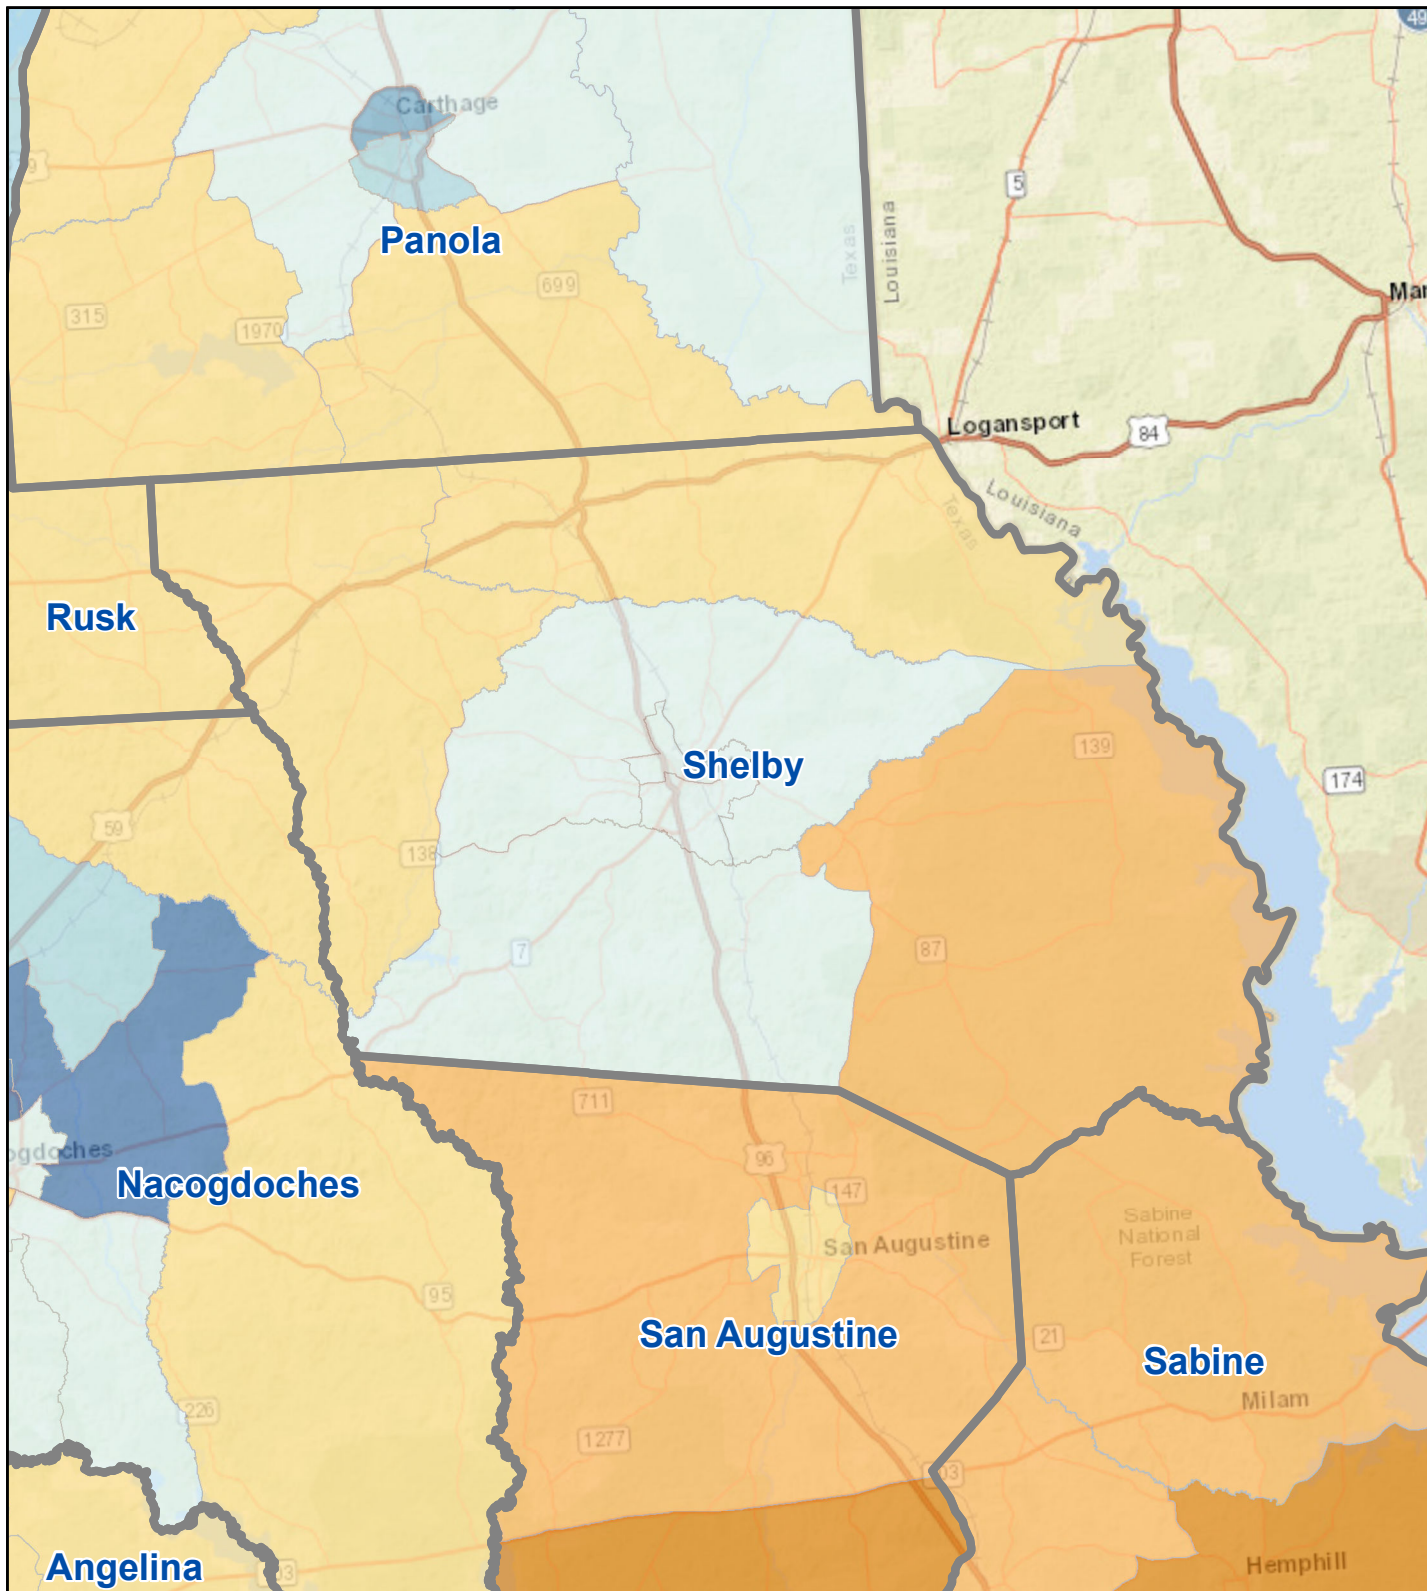

Census Bureau 2020 Self-Response Rates in Texas Census Tracts Shelby County

Updated: 10/16/2020

Census Self-Response Rate, 2020

CensusTract

Census Self-Response Rates

US 2010	66.5%	
US 2020	66.9%	
Texas 2010	64.4%	
Texas 2020	62.8%	
County 2010	52.2%	
County 2020	46.4%	
Households in county that have not responded		4,981
Households needed to respond to reach 2010 rate		539