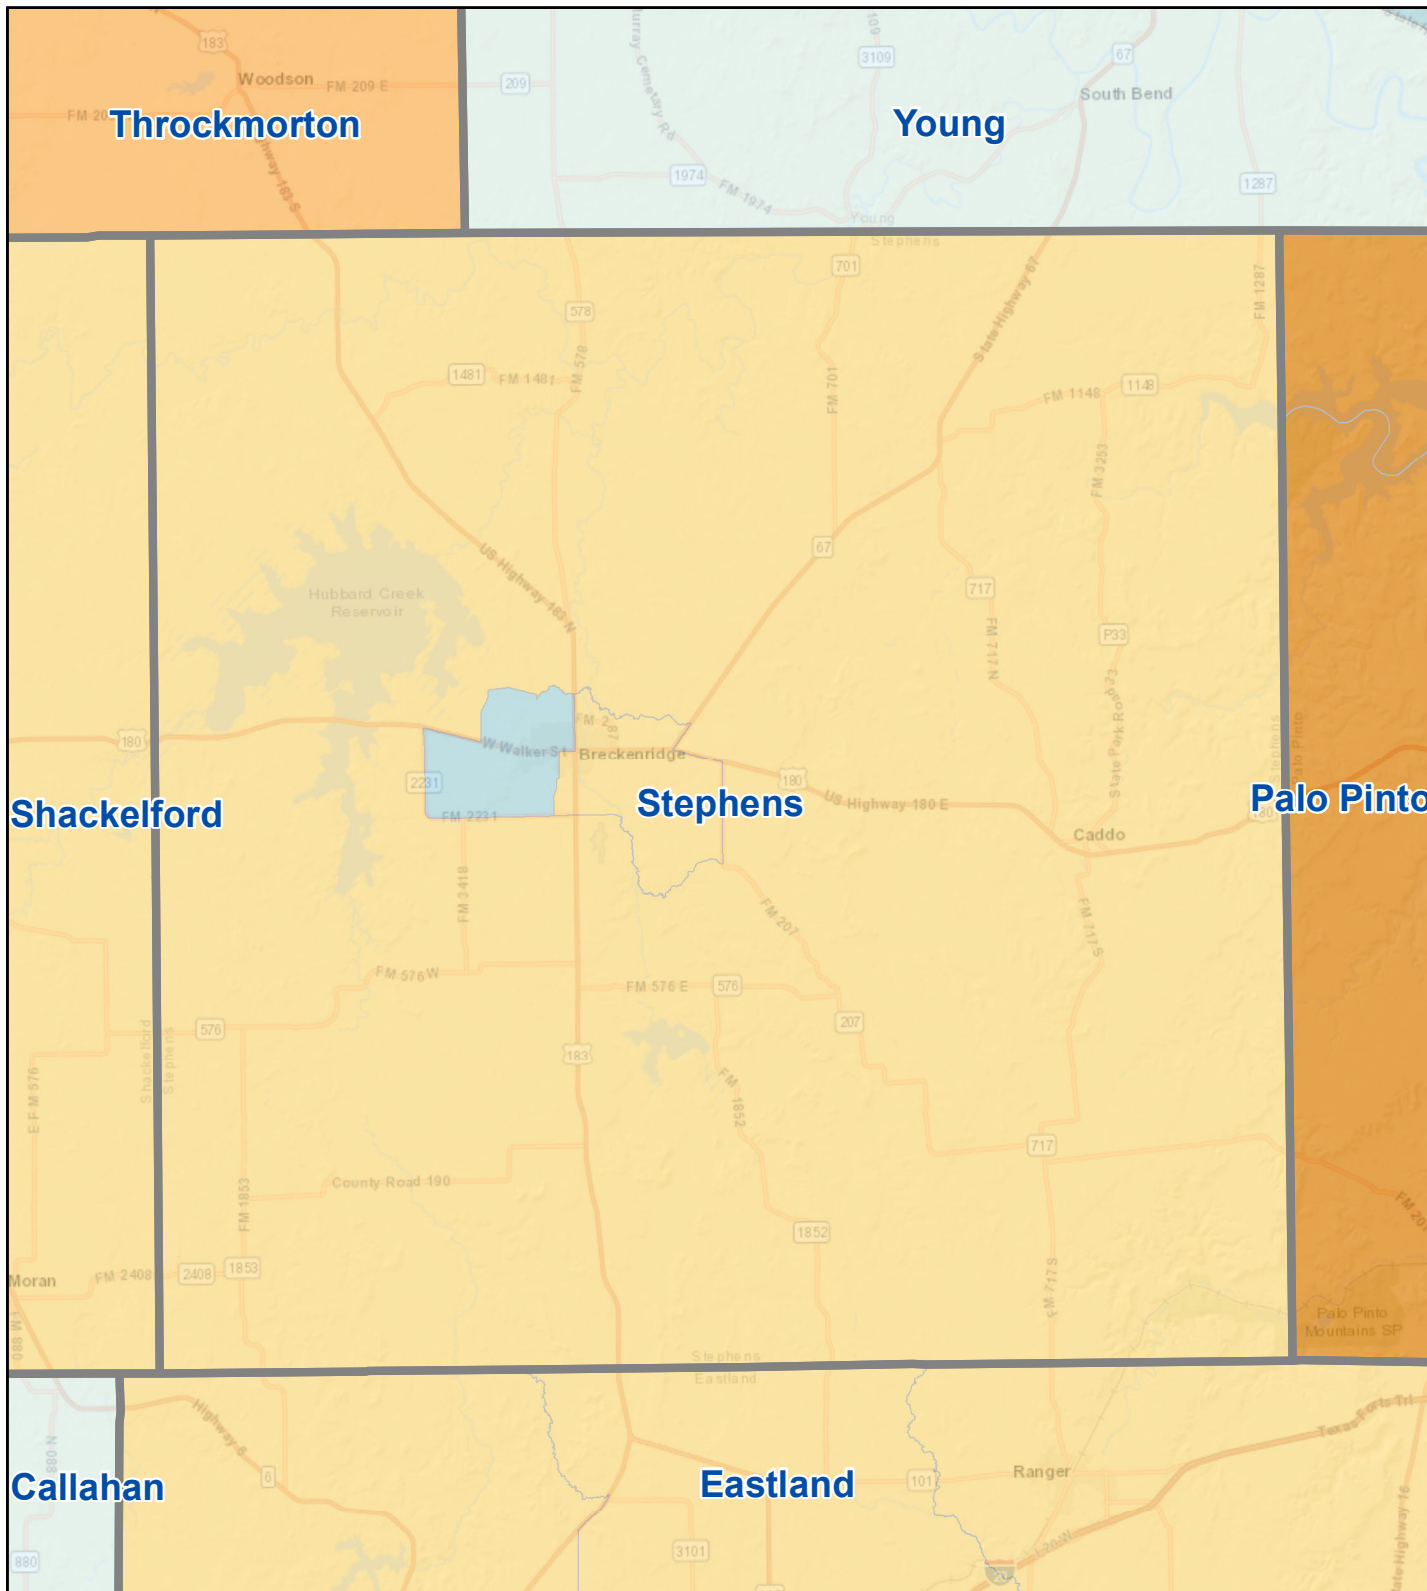

Census Bureau 2020 Self-Response Rates in Texas Census Tracts Stephens County

Updated: 10/16/2020

Census Self-Response Rate, 2020

CensusTract

Census Self-Response Rates

US 2010	66.5%	
US 2020	66.9%	
Texas 2010	64.4%	
Texas 2020	62.8%	
County 2010	56.2%	
County 2020	48.8%	
Households in county that have not responded		1,673
Households needed to respond to reach 2010 rate		242