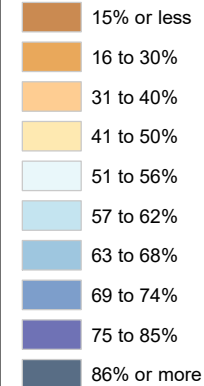

Census Bureau 2020 Self-Response Rates in Texas Census Tracts Stephens County

Updated: 10/16/2020

Census Self-Response Rate, 2020

CensusTract

Census Self-Response Rates

US 2010	66.5%	
US 2020	66.9%	
Texas 2010	64.4%	
Texas 2020	62.8%	
County 2010	56.2%	
County 2020	48.8%	
Households in county that have not responded		1,673
Households needed to respond to reach 2010 rate		242