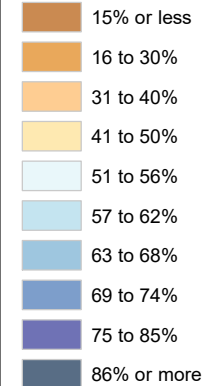

Census Bureau 2020 Self-Response Rates in Texas Census Tracts Sterling County

Updated: 10/16/2020

Census Self-Response Rate, 2020

CensusTract

Census Self-Response Rates

US 2010	66.5%
US 2020	66.9%
Texas 2010	64.4%
Texas 2020	62.8%
County 2010	46.5%
County 2020	33.7%

Households in county that have not responded	306
Households needed to respond to reach 2010 rate	59

Data Source:

U.S. Census Bureau, 2020 Census Self-Response Rates
(<https://2020census.gov/en/response-rates.html>)