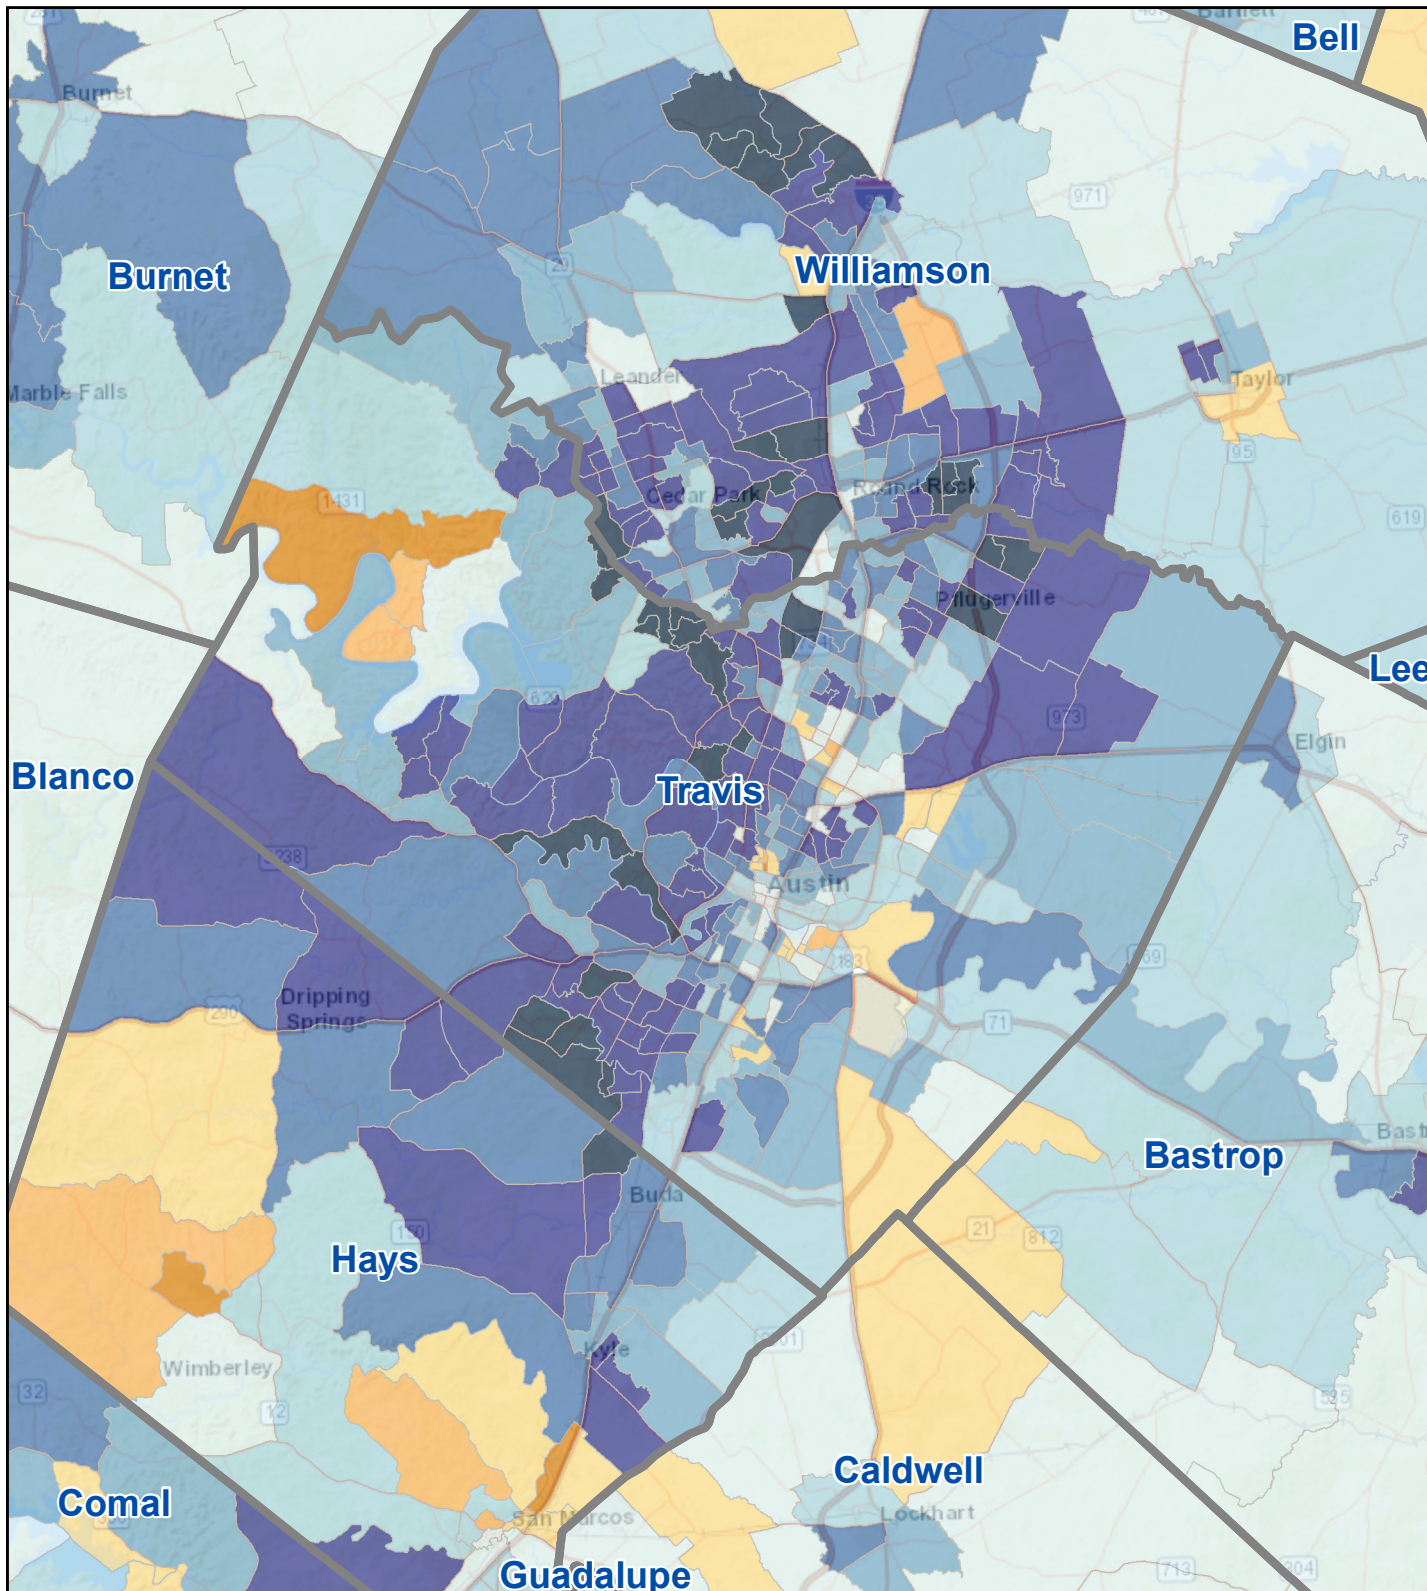

# Census Bureau 2020 Self-Response Rates in Texas Census Tracts Travis County

Updated: 10/16/2020

Census Self-Response Rate, 2020

CensusTract

Census Self-Response Rates

US 2010	66.5%	
US 2020	66.9%	
Texas 2010	64.4%	
Texas 2020	62.8%	
County 2010	66.2%	
County 2020	67.3%	
Households in county that have not responded		149,938
Households needed to respond to reach 2010 rate		-5,044