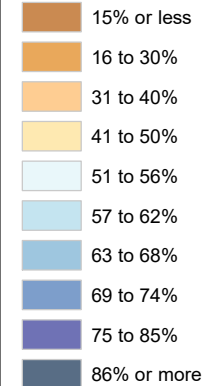

# Census Bureau 2020 Self-Response Rates in Texas Census Tracts Travis County

Updated: 10/16/2020

Census Self-Response Rate, 2020

CensusTract

Census Self-Response Rates

US 2010	66.5%	
US 2020	66.9%	
Texas 2010	64.4%	
Texas 2020	62.8%	
County 2010	66.2%	
County 2020	67.3%	
Households in county that have not responded		149,938
Households needed to respond to reach 2010 rate		-5,044