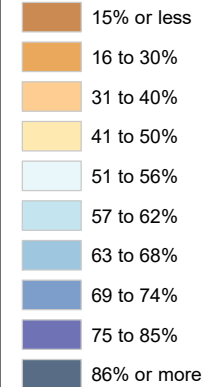

Census Bureau 2020 Self-Response Rates in Texas Census Tracts Tyler County

Updated: 10/16/2020

Census Self-Response Rate, 2020

CensusTract

Census Self-Response Rates

US 2010	66.5%	
US 2020	66.9%	
Texas 2010	64.4%	
Texas 2020	62.8%	
County 2010	47.6%	
County 2020	39.7%	
Households in county that have not responded		4,233
Households needed to respond to reach 2010 rate		555