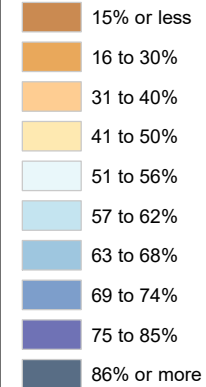

# Census Bureau 2020 Self-Response Rates in Texas Census Tracts Uvalde County

Updated: 10/16/2020

Census Self-Response Rate, 2020

CensusTract

Census Self-Response Rates

US 2010	66.5%
US 2020	66.9%
Texas 2010	64.4%
Texas 2020	62.8%
County 2010	55.2%
County 2020	40.8%

Households in county that have not responded	5,140
Households needed to respond to reach 2010 rate	1,250

Data Source:

U.S. Census Bureau, 2020 Census Self-Response Rates  
(<https://2020census.gov/en/response-rates.html>)