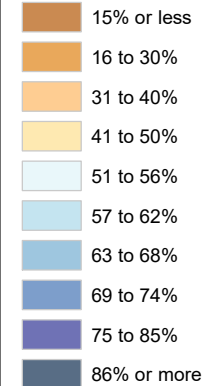

Census Bureau 2020 Self-Response Rates in Texas Census Tracts Val Verde County

Updated: 10/16/2020

Census Self-Response Rate, 2020

CensusTract

Census Self-Response Rates

US 2010	66.5%	
US 2020	66.9%	
Texas 2010	64.4%	
Texas 2020	62.8%	
County 2010	58.5%	
County 2020	54.8%	
Households in county that have not responded		6,974
Households needed to respond to reach 2010 rate		571