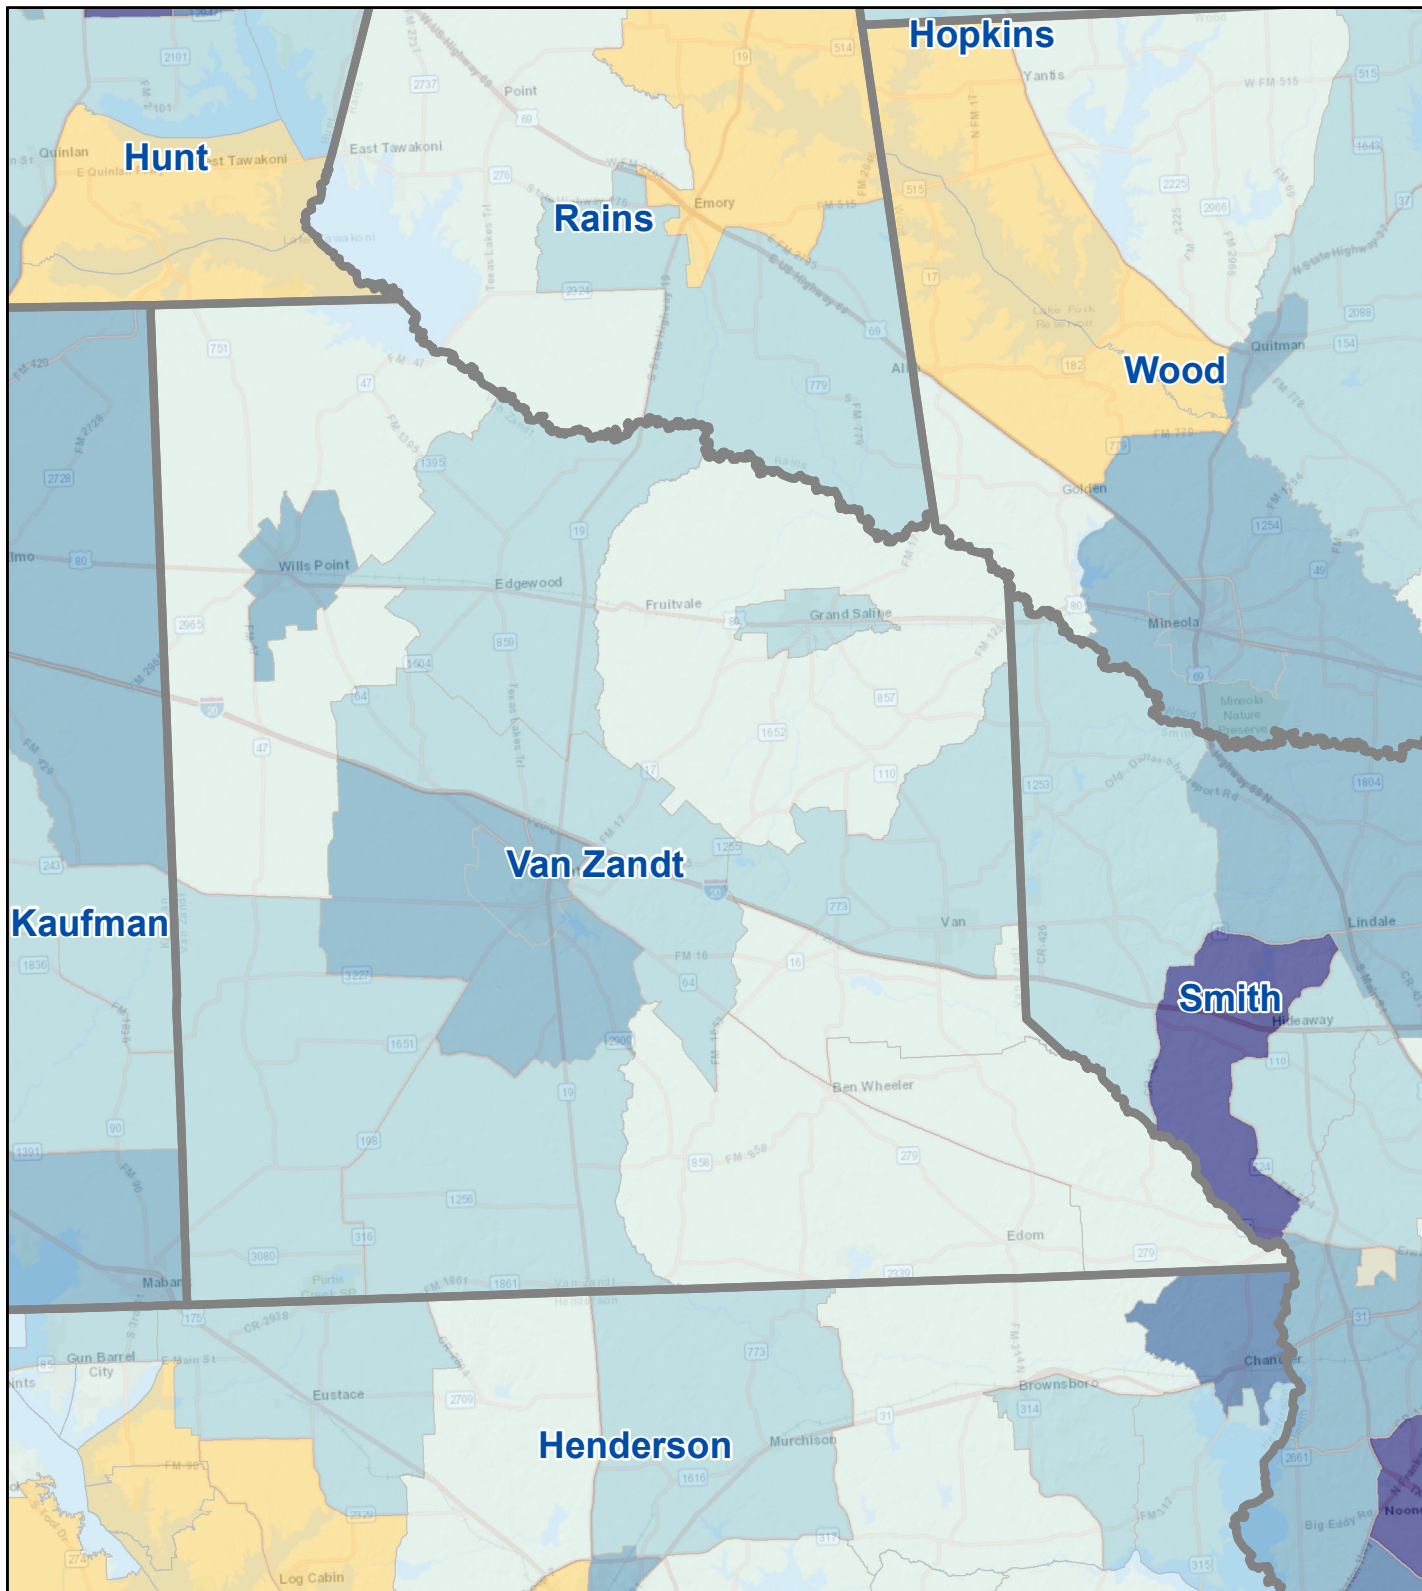

# Census Bureau 2020 Self-Response Rates in Texas Census Tracts Van Zandt County

Updated: 10/16/2020

Census Self-Response Rate, 2020

CensusTract

Census Self-Response Rates

US 2010	66.5%
US 2020	66.9%
Texas 2010	64.4%
Texas 2020	62.8%
County 2010	59.4%
County 2020	57.7%
Households in county that have not responded	8,297
Households needed to respond to reach 2010 rate	333