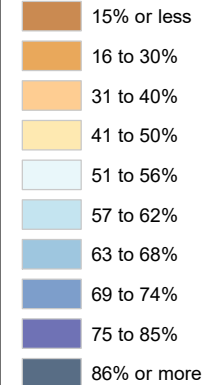

# Census Bureau 2020 Self-Response Rates in Texas Census Tracts Van Zandt County

Updated: 10/16/2020

Census Self-Response Rate, 2020

CensusTract

Census Self-Response Rates

US 2010	66.5%
US 2020	66.9%
Texas 2010	64.4%
Texas 2020	62.8%
County 2010	59.4%
County 2020	57.7%
Households in county that have not responded	8,297
Households needed to respond to reach 2010 rate	333