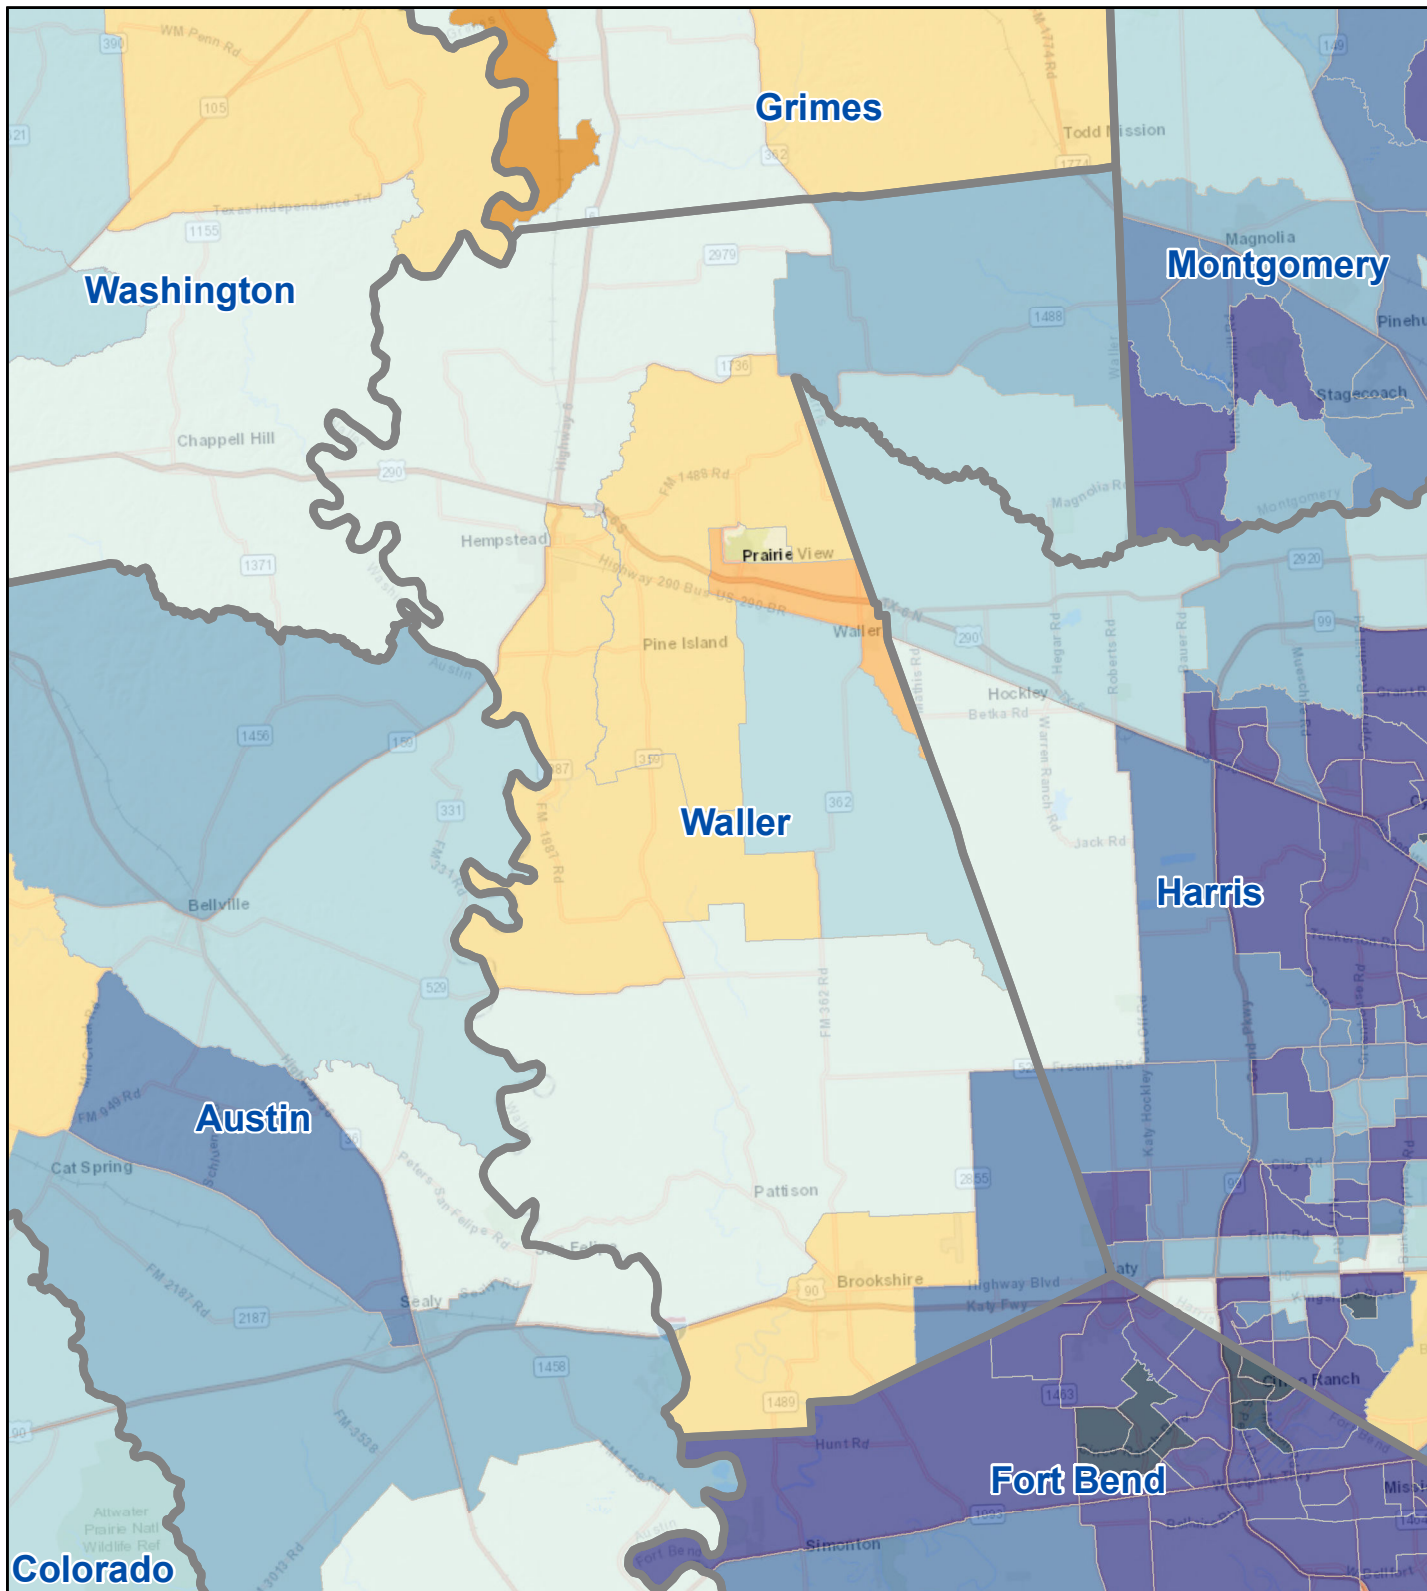

# Census Bureau 2020 Self-Response Rates in Texas Census Tracts Waller County

Updated: 10/16/2020

Census Self-Response Rate, 2020

CensusTract

Census Self-Response Rates

US 2010	66.5%	
US 2020	66.9%	
Texas 2010	64.4%	
Texas 2020	62.8%	
County 2010	54.5%	
County 2020	53.9%	
Households in county that have not responded		6,838
Households needed to respond to reach 2010 rate		89