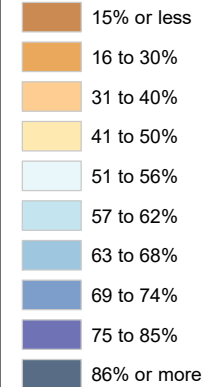

# Census Bureau 2020 Self-Response Rates in Texas Census Tracts Waller County

Updated: 10/16/2020

Census Self-Response Rate, 2020

CensusTract

Census Self-Response Rates

US 2010	66.5%	
US 2020	66.9%	
Texas 2010	64.4%	
Texas 2020	62.8%	
County 2010	54.5%	
County 2020	53.9%	
Households in county that have not responded		6,838
Households needed to respond to reach 2010 rate		89