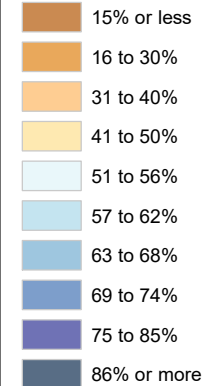

Census Bureau 2020 Self-Response Rates in Texas Census Tracts Washington County

Updated: 10/16/2020

Census Self-Response Rate, 2020

CensusTract

Census Self-Response Rates

US 2010	66.5%
US 2020	66.9%
Texas 2010	64.4%
Texas 2020	62.8%
County 2010	61.7%
County 2020	60.1%

Households in county that have not responded 4,940
Households needed to respond to reach 2010 rate 198

Data Source:

U.S. Census Bureau, 2020 Census Self-Response Rates
(<https://2020census.gov/en/response-rates.html>)