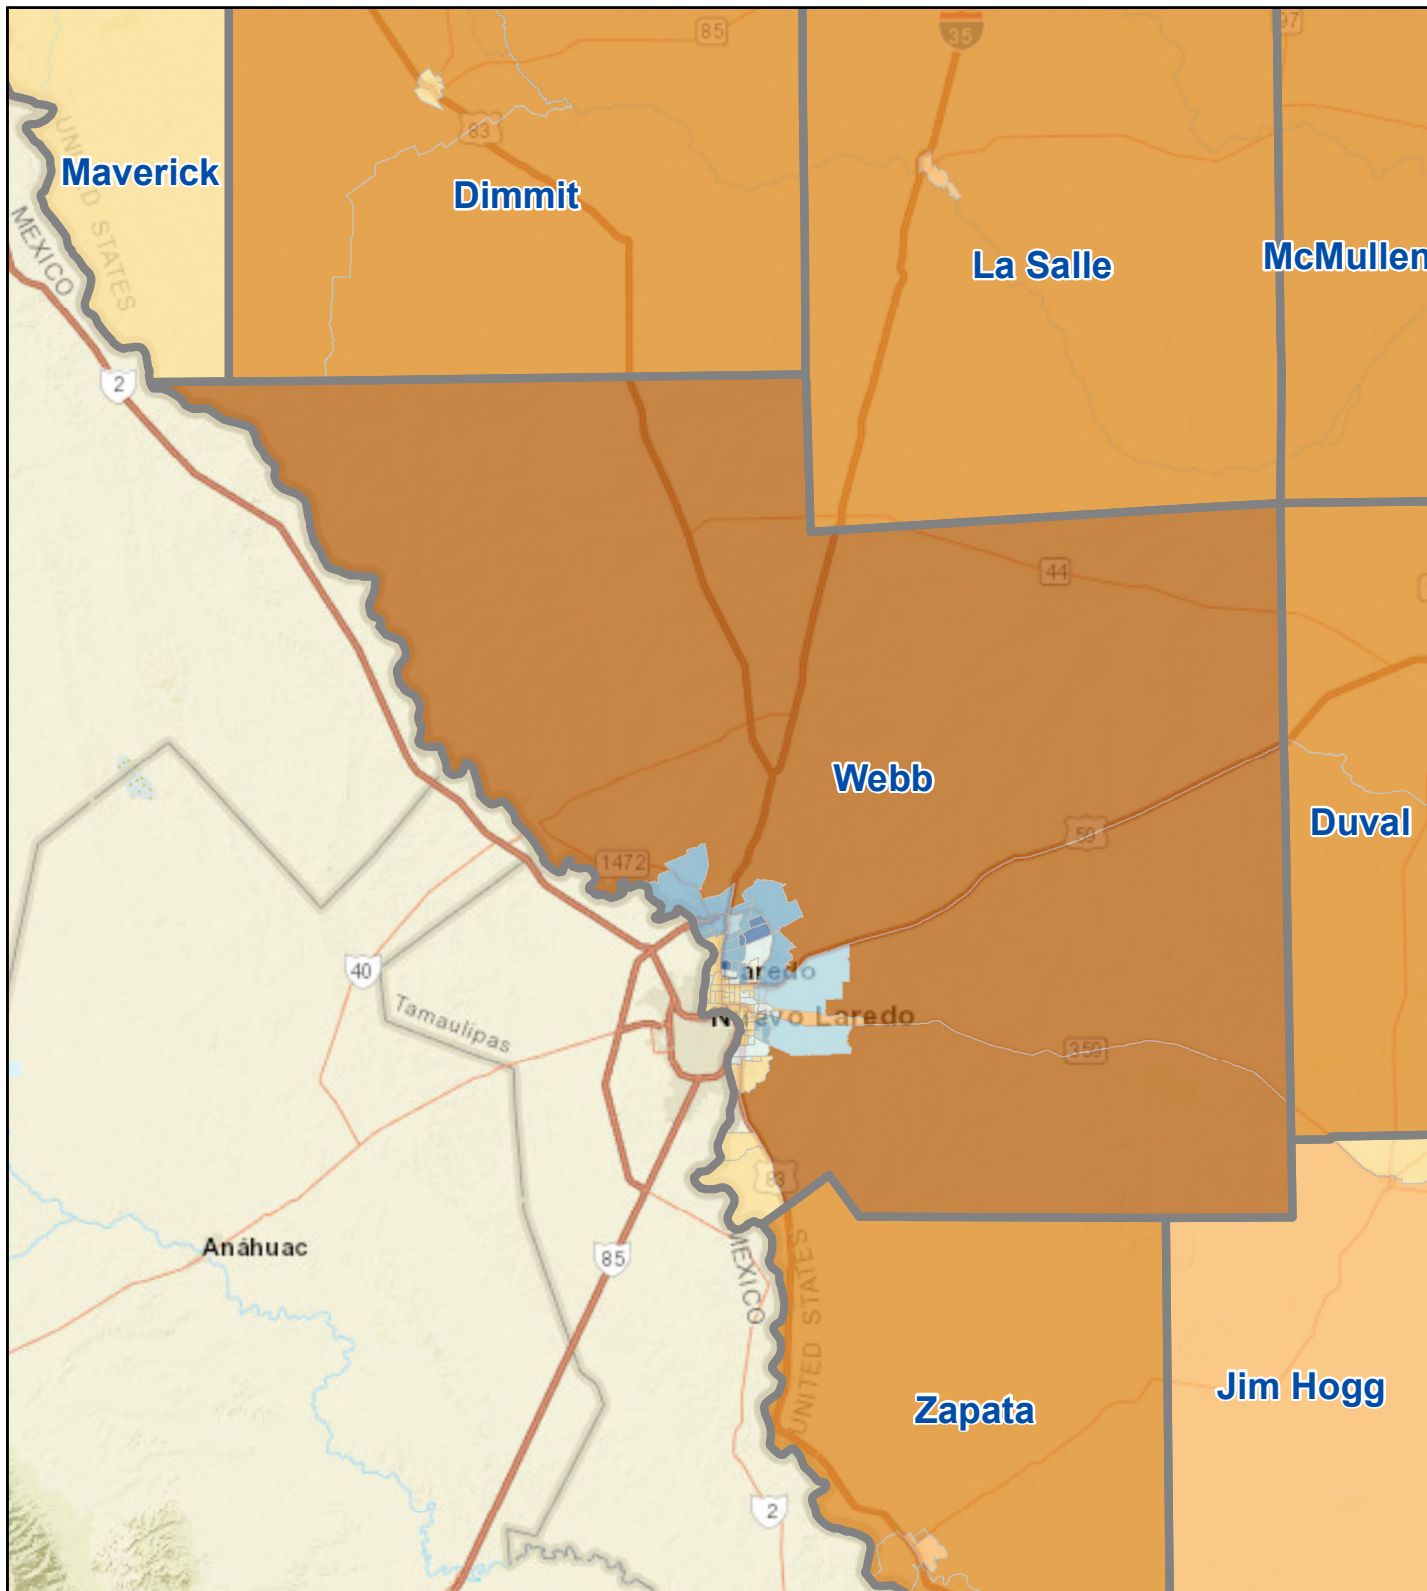

Census Bureau 2020 Self-Response Rates in Texas Census Tracts Webb County

Updated: 10/16/2020

Census Self-Response Rate, 2020

CensusTract

Census Self-Response Rates

US 2010	66.5%
US 2020	66.9%
Texas 2010	64.4%
Texas 2020	62.8%
County 2010	62.2%
County 2020	52.6%

Households in county that have not responded	34,914
Households needed to respond to reach 2010 rate	7,071

Data Source:

U.S. Census Bureau, 2020 Census Self-Response Rates
(<https://2020census.gov/en/response-rates.html>)

<https://demographics.texas.gov>