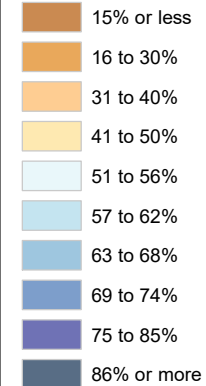

Census Bureau 2020 Self-Response Rates in Texas Census Tracts Wheeler County

Updated: 10/16/2020

Census Self-Response Rate, 2020

CensusTract

Census Self-Response Rates

US 2010	66.5%
US 2020	66.9%
Texas 2010	64.4%
Texas 2020	62.8%
County 2010	55.6%
County 2020	44%
Households in county that have not responded	1,262
Households needed to respond to reach 2010 rate	261