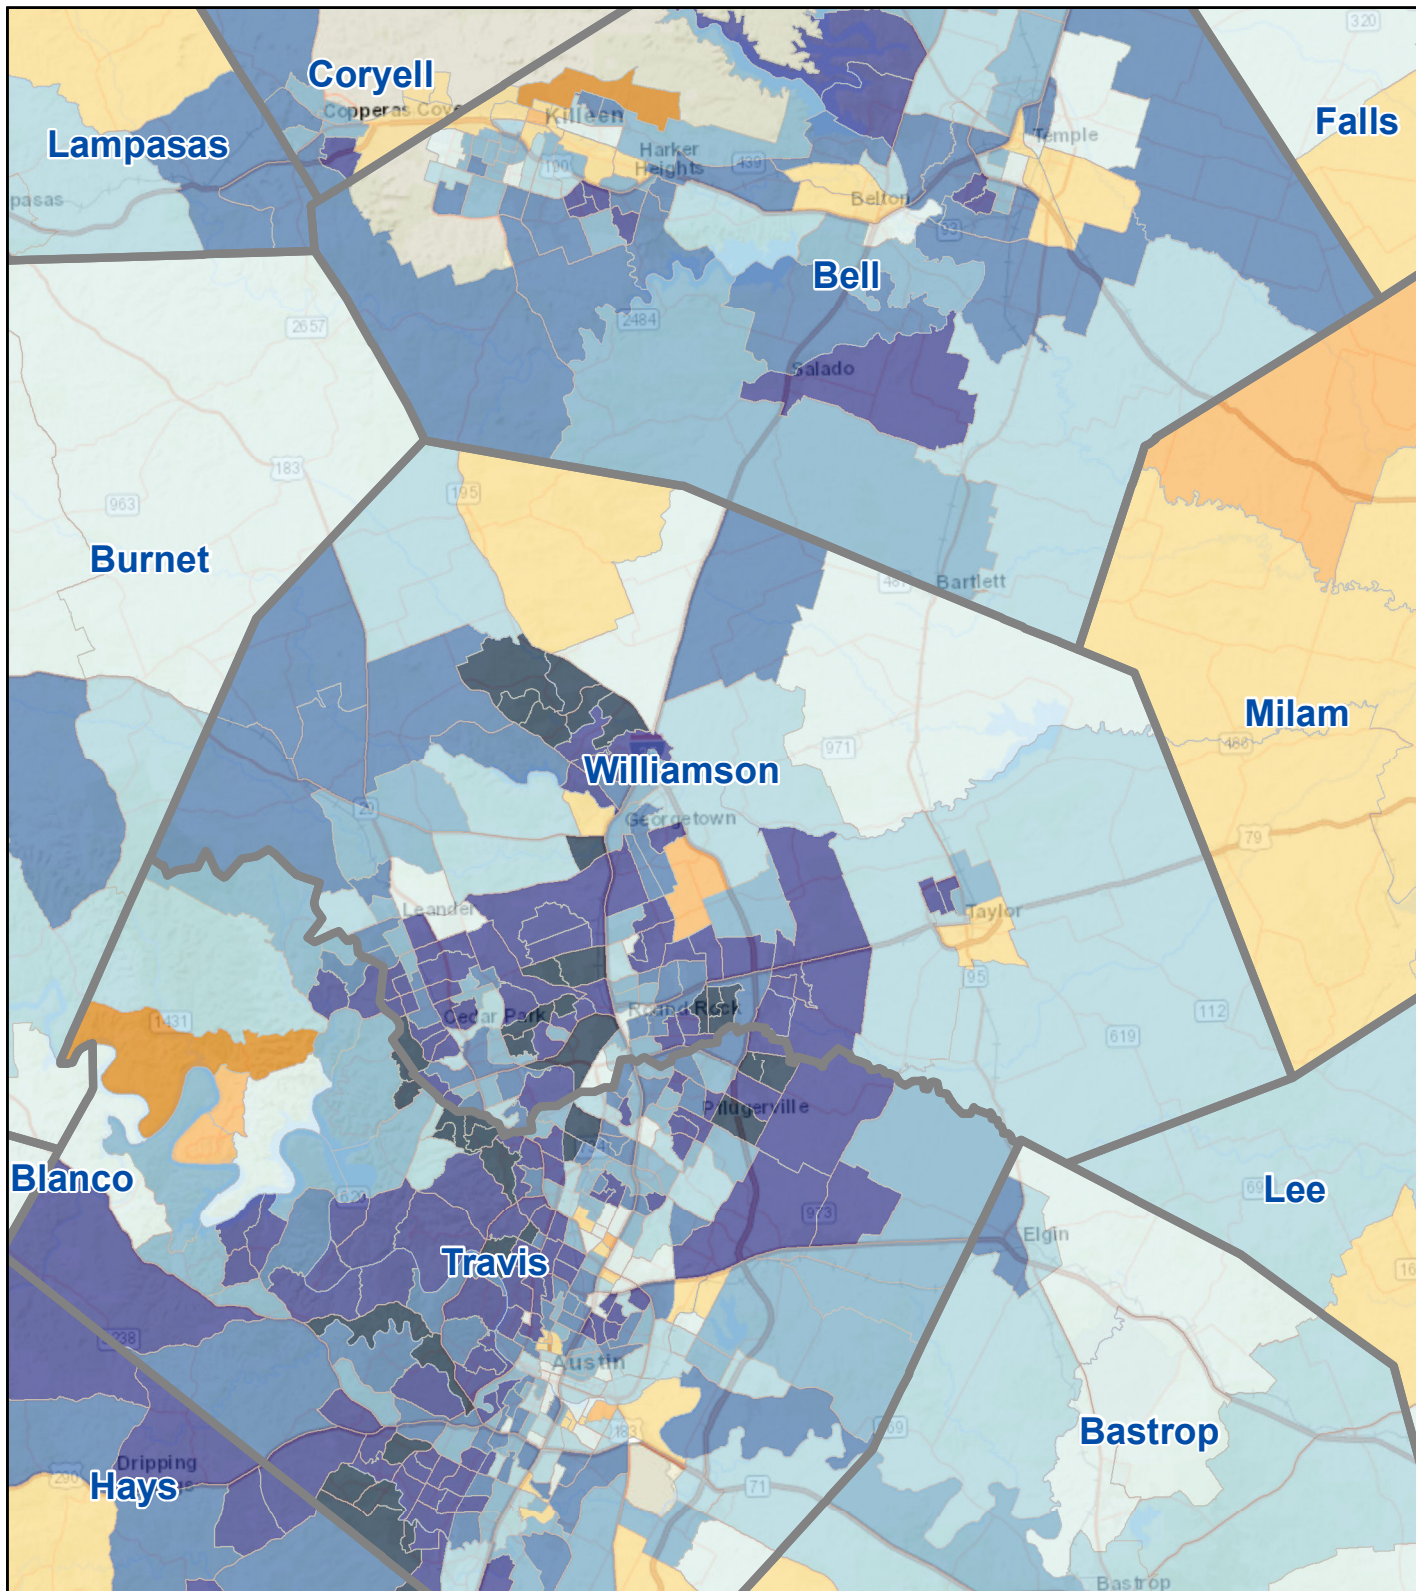

Census Bureau 2020 Self-Response Rates in Texas Census Tracts Williamson County

Updated: 10/16/2020

Census Self-Response Rate, 2020

CensusTract

Census Self-Response Rates

US 2010	66.5%	
US 2020	66.9%	
Texas 2010	64.4%	
Texas 2020	62.8%	
County 2010	69.6%	
County 2020	71.9%	
Households in county that have not responded		49,102
Households needed to respond to reach 2010 rate		-4,019