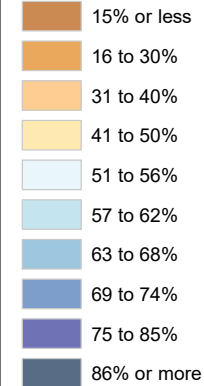

Census Bureau 2020 Self-Response Rates in Texas Census Tracts Williamson County

Updated: 10/16/2020

Census Self-Response Rate, 2020

CensusTract

Census Self-Response Rates

US 2010	66.5%	
US 2020	66.9%	
Texas 2010	64.4%	
Texas 2020	62.8%	
County 2010	69.6%	
County 2020	71.9%	
Households in county that have not responded		49,102
Households needed to respond to reach 2010 rate		-4,019