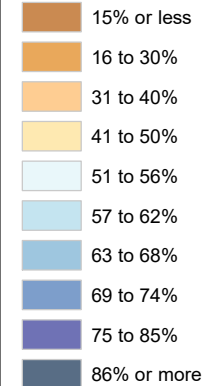

# Census Bureau 2020 Self-Response Rates in Texas Census Tracts Wilson County

Updated: 10/16/2020

Census Self-Response Rate, 2020

CensusTract

Census Self-Response Rates

US 2010	66.5%
US 2020	66.9%
Texas 2010	64.4%
Texas 2020	62.8%
County 2010	66.6%
County 2020	65.6%

Households in county that have not responded	5,442
Households needed to respond to reach 2010 rate	158

Data Source:

U.S. Census Bureau, 2020 Census Self-Response Rates  
(<https://2020census.gov/en/response-rates.html>)