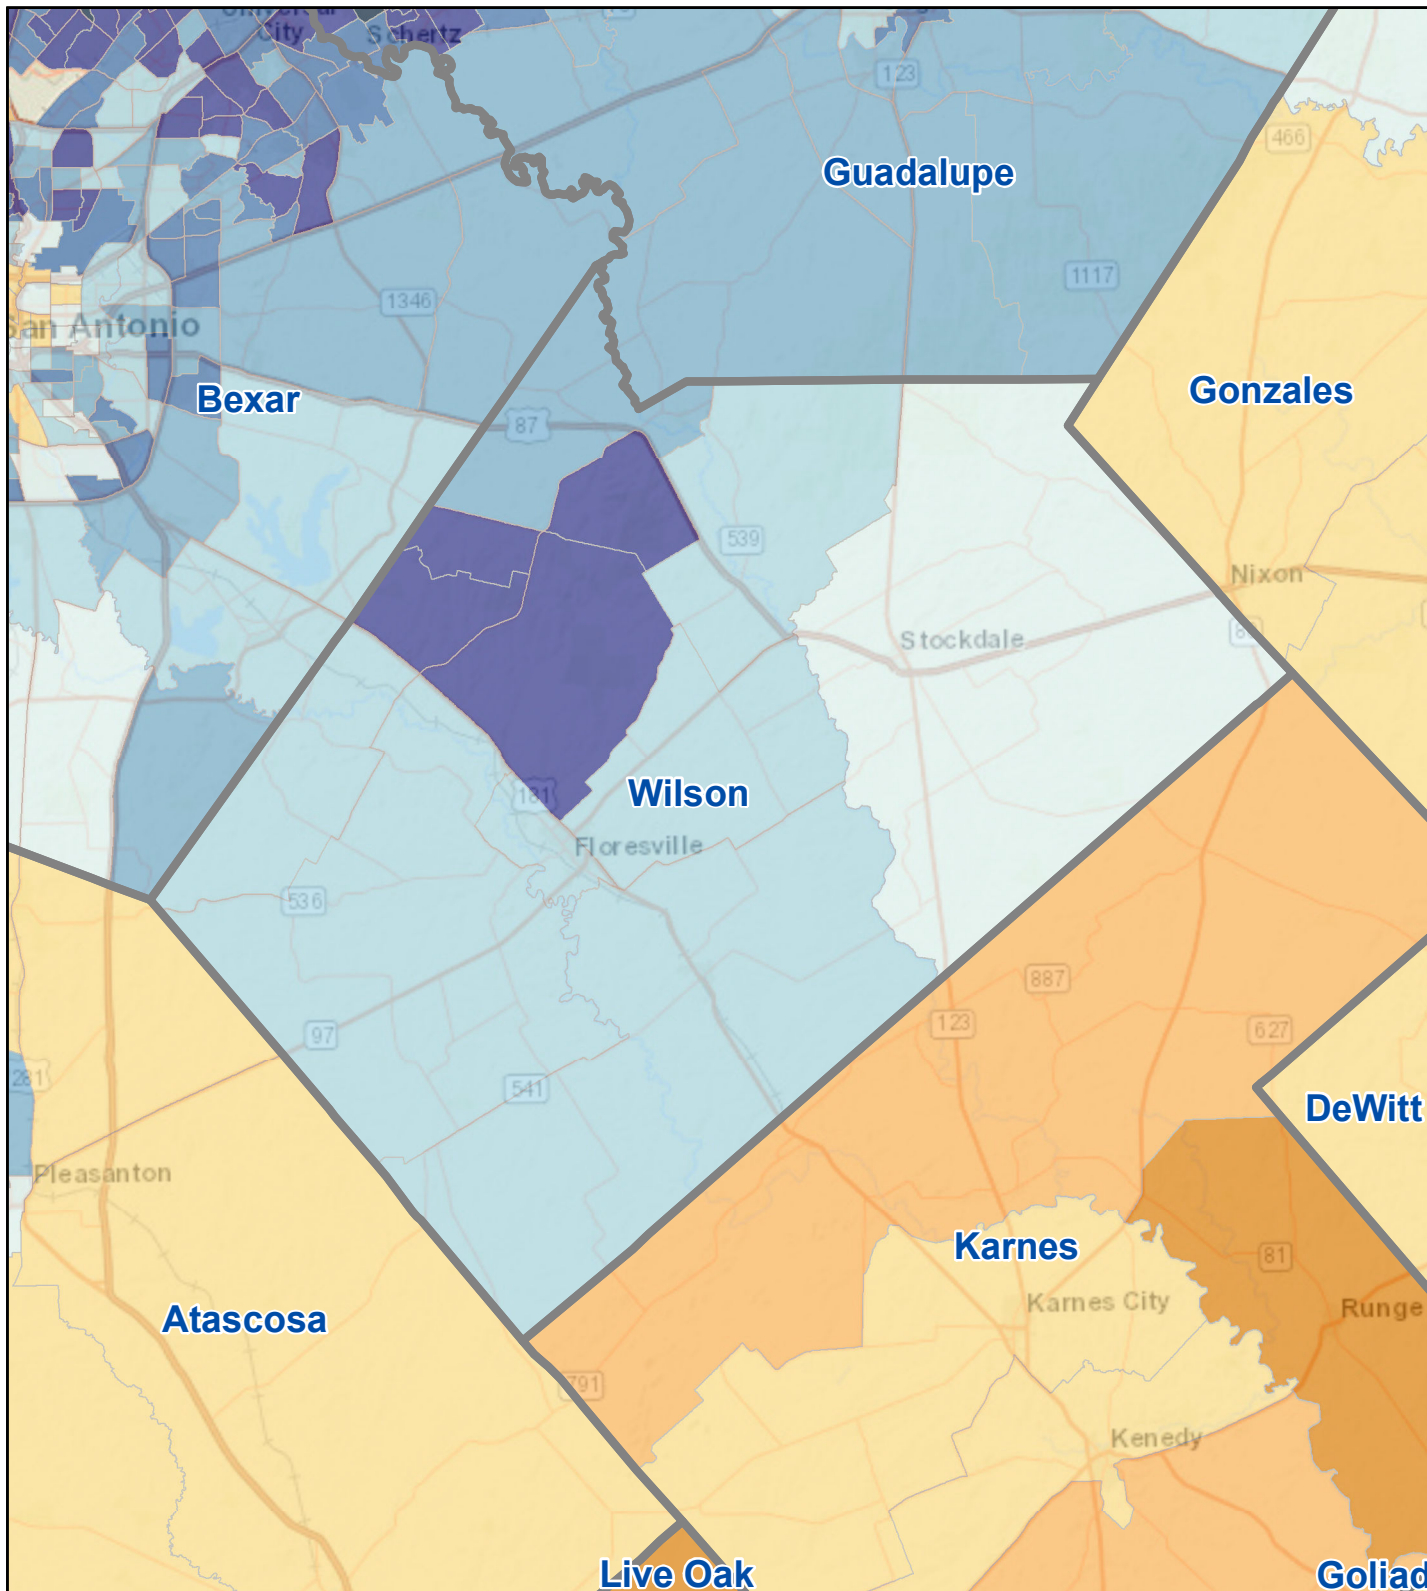

# Census Bureau 2020 Self-Response Rates in Texas Census Tracts Wilson County

Updated: 10/16/2020

Census Self-Response Rate, 2020

CensusTract

Census Self-Response Rates

US 2010	66.5%
US 2020	66.9%
Texas 2010	64.4%
Texas 2020	62.8%
County 2010	66.6%
County 2020	65.6%

Households in county that have not responded	5,442
Households needed to respond to reach 2010 rate	158

Data Source:

U.S. Census Bureau, 2020 Census Self-Response Rates  
(<https://2020census.gov/en/response-rates.html>)

<https://demographics.texas.gov>