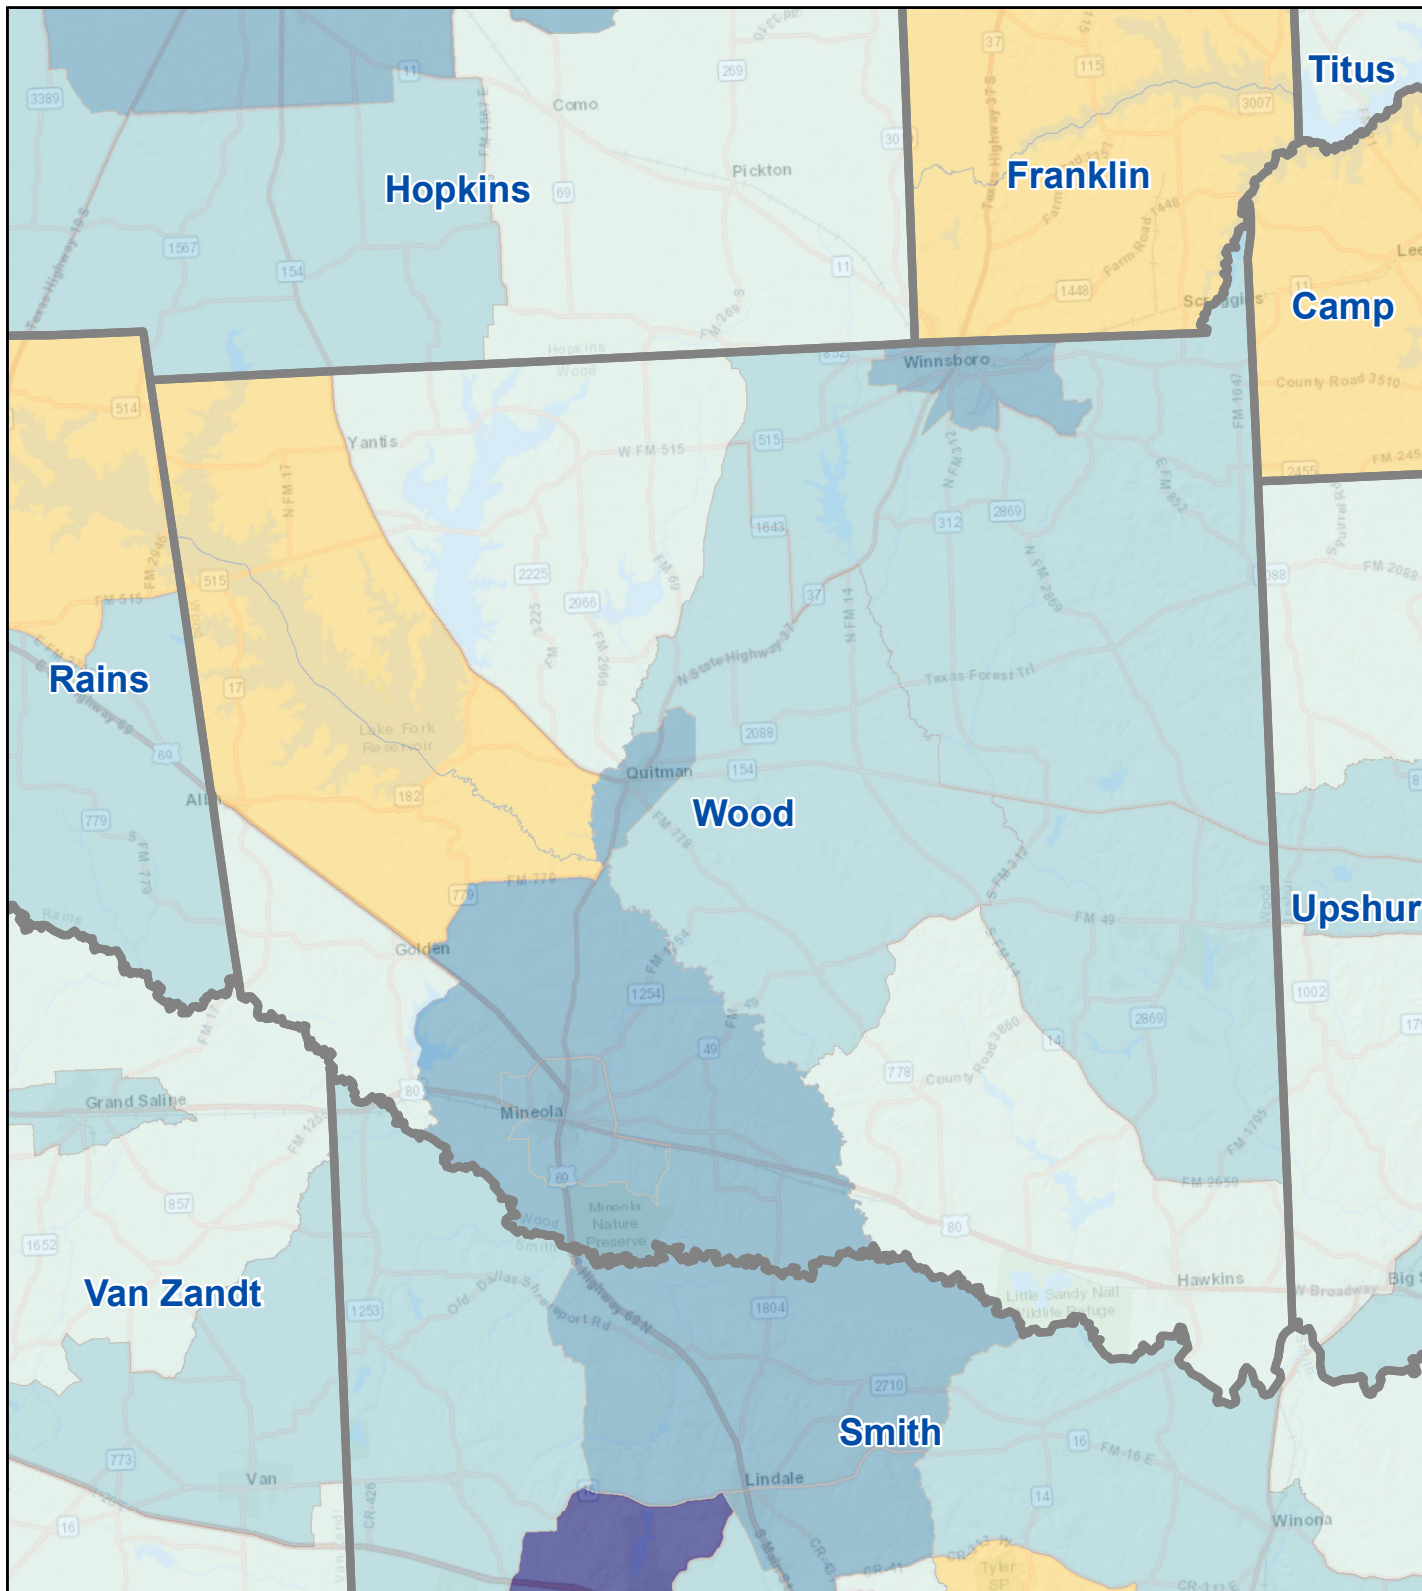

Census Bureau 2020 Self-Response Rates in Texas Census Tracts Wood County

Updated: 10/16/2020

Census Self-Response Rate, 2020

CensusTract

Census Self-Response Rates

US 2010	66.5%	
US 2020	66.9%	
Texas 2010	64.4%	
Texas 2020	62.8%	
County 2010	60.2%	
County 2020	57.2%	
Households in county that have not responded		7,075
Households needed to respond to reach 2010 rate		496