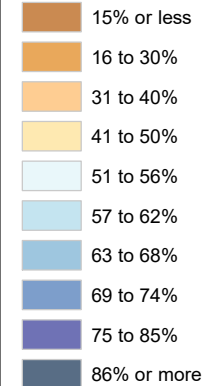

Census Bureau 2020 Self-Response Rates in Texas Census Tracts Wood County

Updated: 10/16/2020

Census Self-Response Rate, 2020

CensusTract

Census Self-Response Rates

US 2010	66.5%	
US 2020	66.9%	
Texas 2010	64.4%	
Texas 2020	62.8%	
County 2010	60.2%	
County 2020	57.2%	
Households in county that have not responded		7,075
Households needed to respond to reach 2010 rate		496