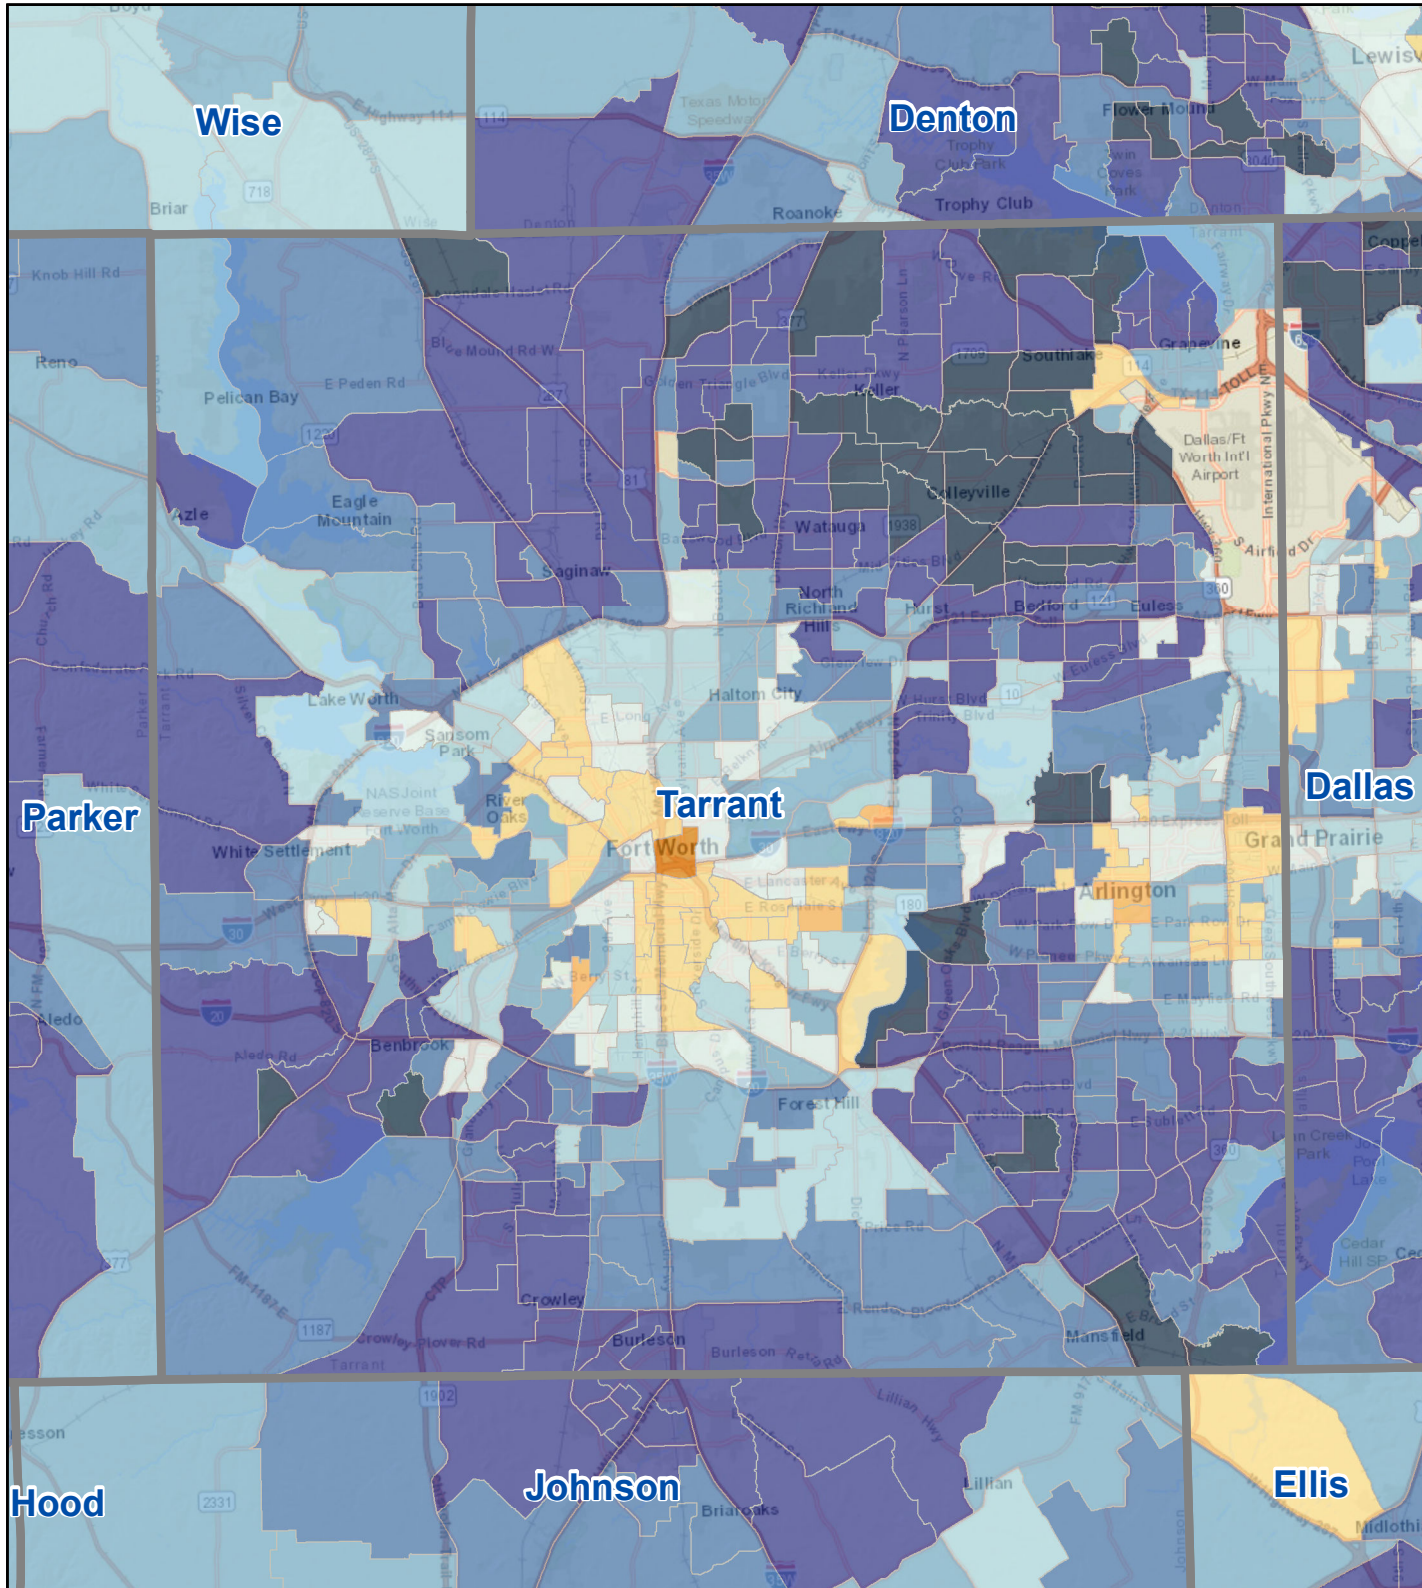

Census Bureau 2020 Self-Response Rates in Texas Census Tracts Tarrant County

Updated: 1/14/2021

Census Self-Response Rate, 2020

CensusTract

Census Self-Response Rates

US 2010	66.5%	
US 2020	67%	
Texas 2010	64.4%	
Texas 2020	62.8%	
County 2010	66.8%	
County 2020	68.9%	
Households in county that have not responded		217,496
Households needed to respond to reach 2010 rate		-14,686