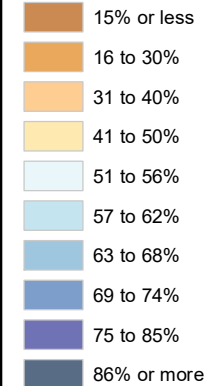

Census Bureau 2020 Self-Response Rates in Texas Census Tracts Tarrant County

Updated: 1/14/2021

Census Self-Response Rate, 2020

CensusTract

Census Self-Response Rates

US 2010	66.5%	
US 2020	67%	
Texas 2010	64.4%	
Texas 2020	62.8%	
County 2010	66.8%	
County 2020	68.9%	
Households in county that have not responded		217,496
Households needed to respond to reach 2010 rate		-14,686