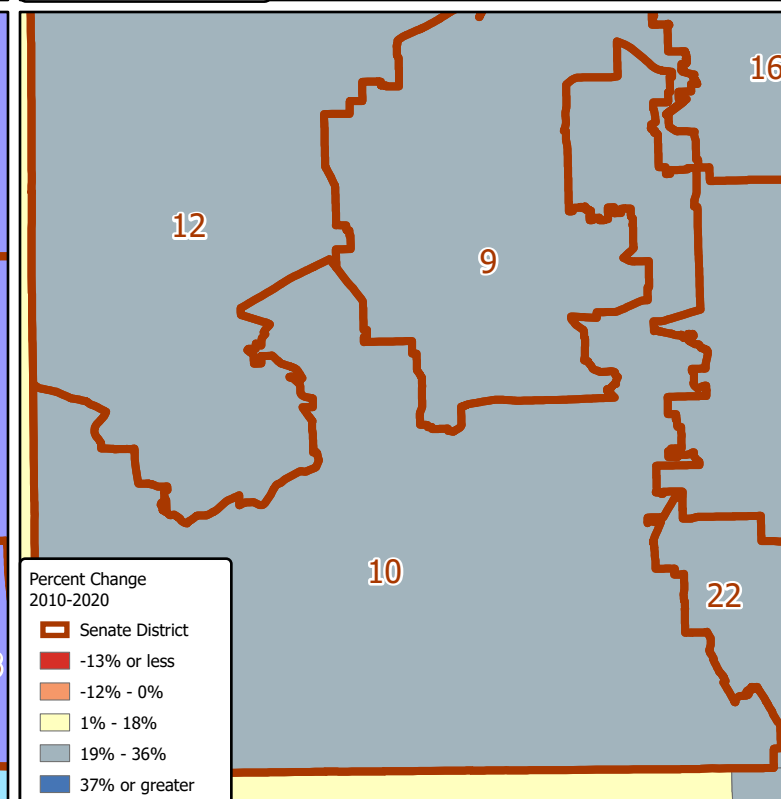

Texas Senate Districts

State Senate District 10

Source: Texas Demographic Center, Vintage 2018 Population Projections, 2010-2015 Migration Scenario
 Note: Data for all counties contained wholly or partially within Senate District.