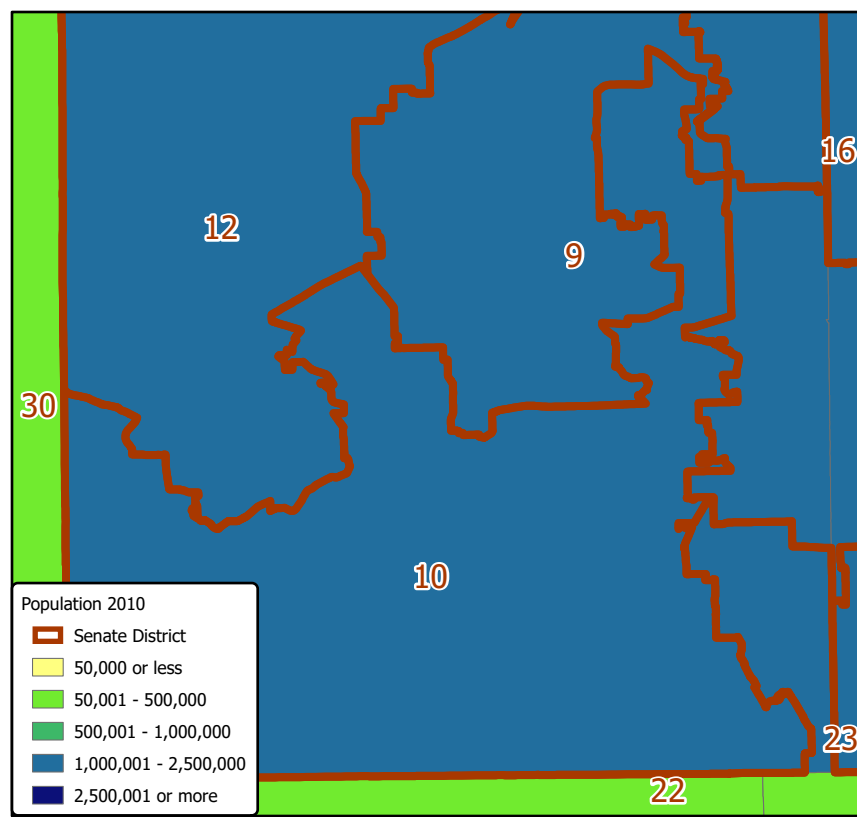

Texas Senate Districts

State Senate District 10

Source: Texas Demographic Center, Vintage 2018 Population Projections, 2010-2015 Migration Scenario
 Note: Data for all counties contained wholly or partially within Senate District.