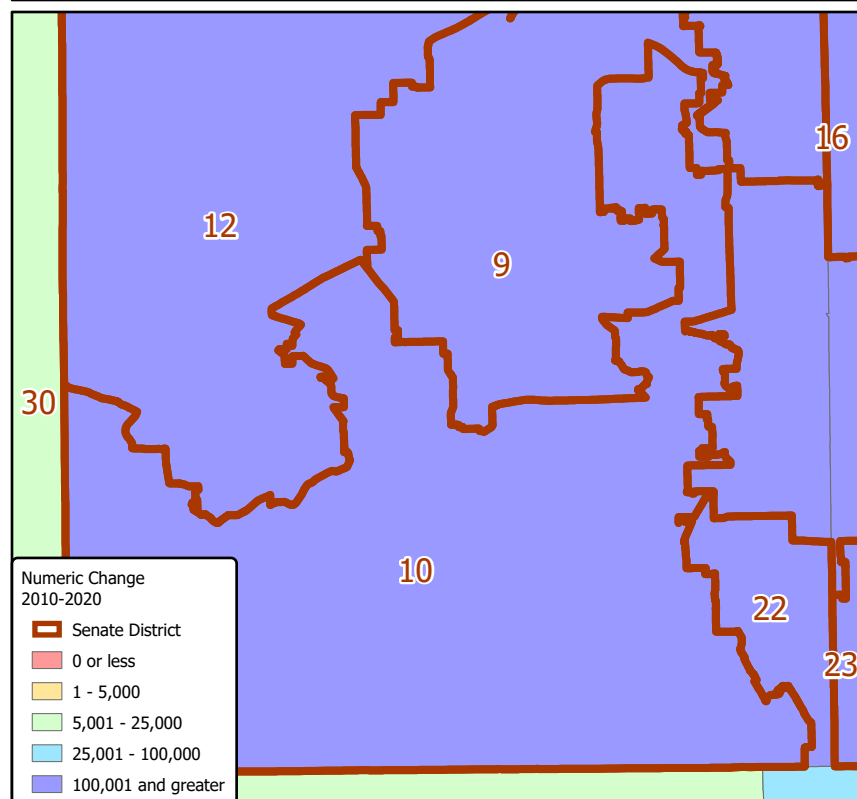

Texas Senate Districts

State Senate District 10

Source: Texas Demographic Center, Vintage 2018 Population Projections, 2010-2015 Migration Scenario
 Note: Data for all counties contained wholly or partially within Senate District.