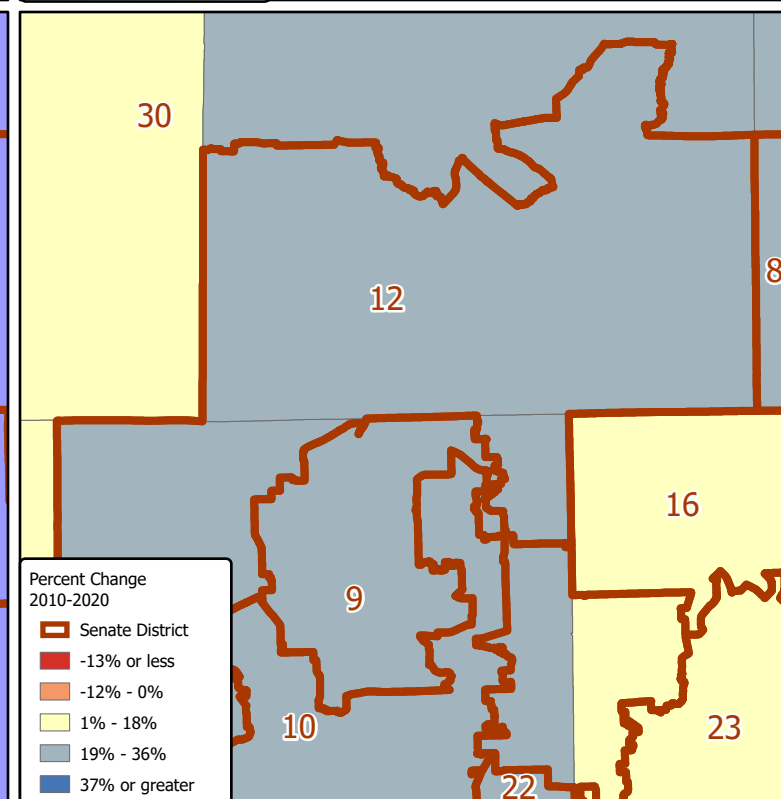

Texas Senate Districts

State Senate District 12

Source: Texas Demographic Center, Vintage 2018 Population Projections, 2010-2015 Migration Scenario
 Note: Data for all counties contained wholly or partially within Senate District.