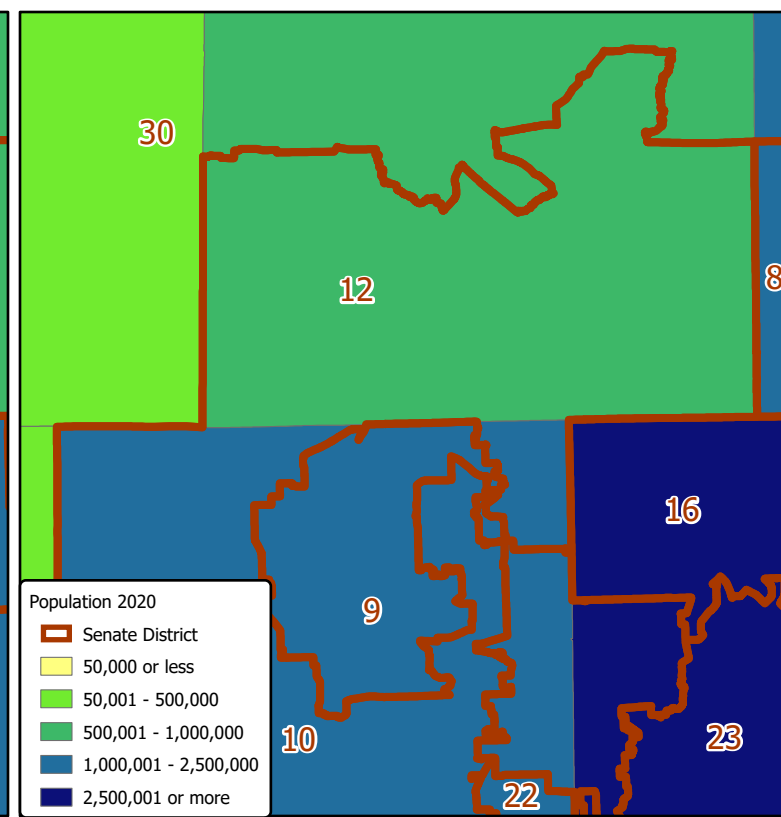

Texas Senate Districts

State Senate District 12

Source: Texas Demographic Center, Vintage 2018 Population Projections, 2010-2015 Migration Scenario
 Note: Data for all counties contained wholly or partially within Senate District.