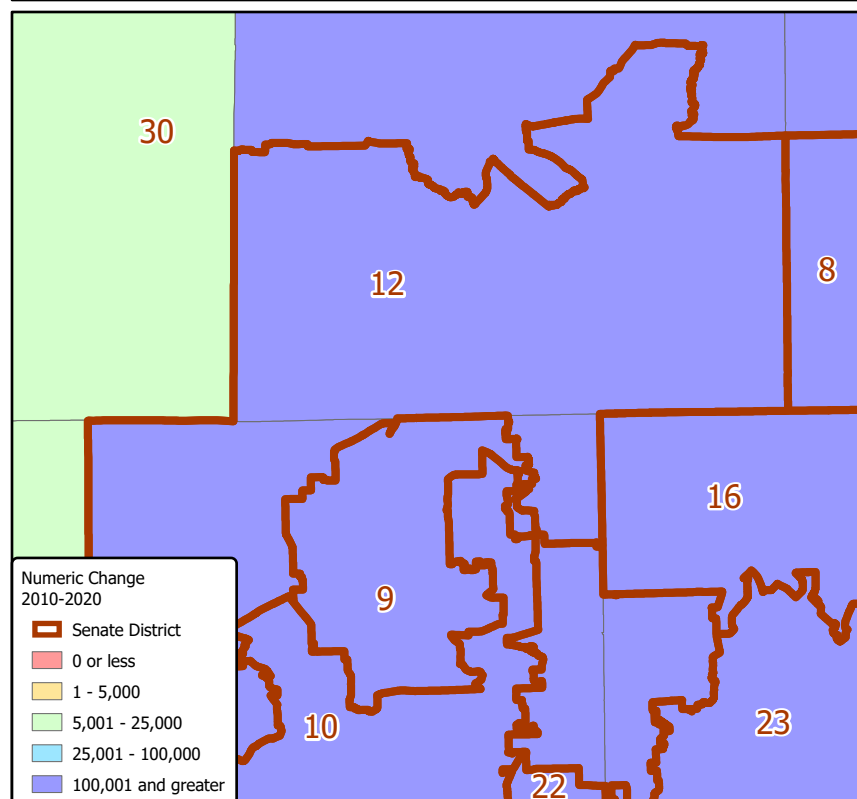

Texas Senate Districts

State Senate District 12

Source: Texas Demographic Center, Vintage 2018 Population Projections, 2010-2015 Migration Scenario
 Note: Data for all counties contained wholly or partially within Senate District.