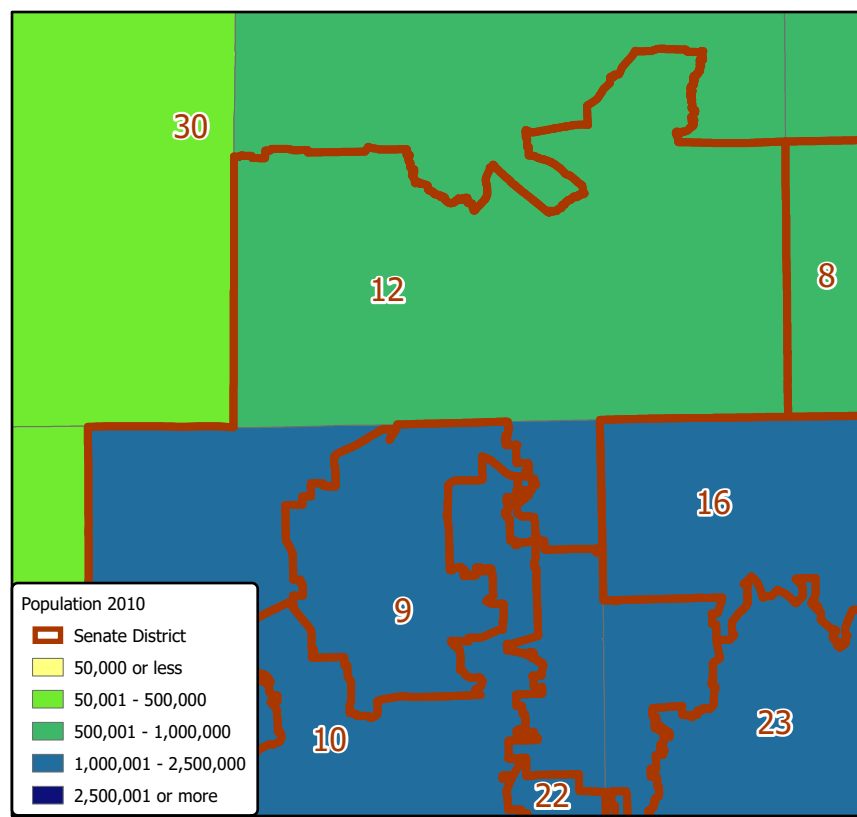

Texas Senate Districts

State Senate District 12

Source: Texas Demographic Center, Vintage 2018 Population Projections, 2010-2015 Migration Scenario
 Note: Data for all counties contained wholly or partially within Senate District.