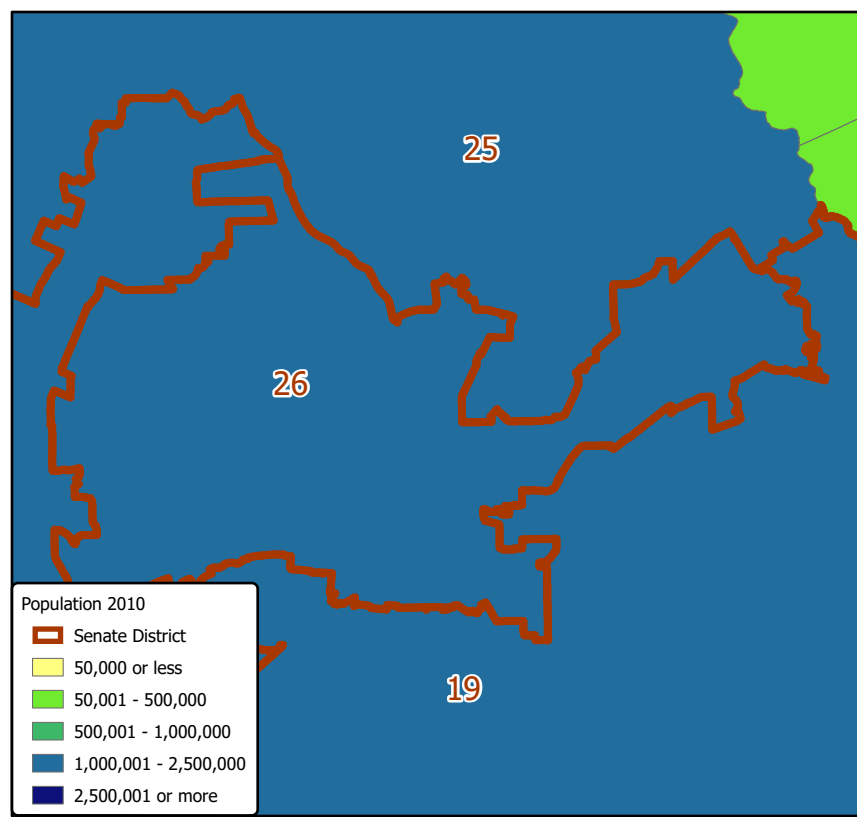

Texas Senate Districts

State Senate District 26

Source: Texas Demographic Center, Vintage 2018 Population Projections, 2010-2015 Migration Scenario
 Note: Data for all counties contained wholly or partially within Senate District.