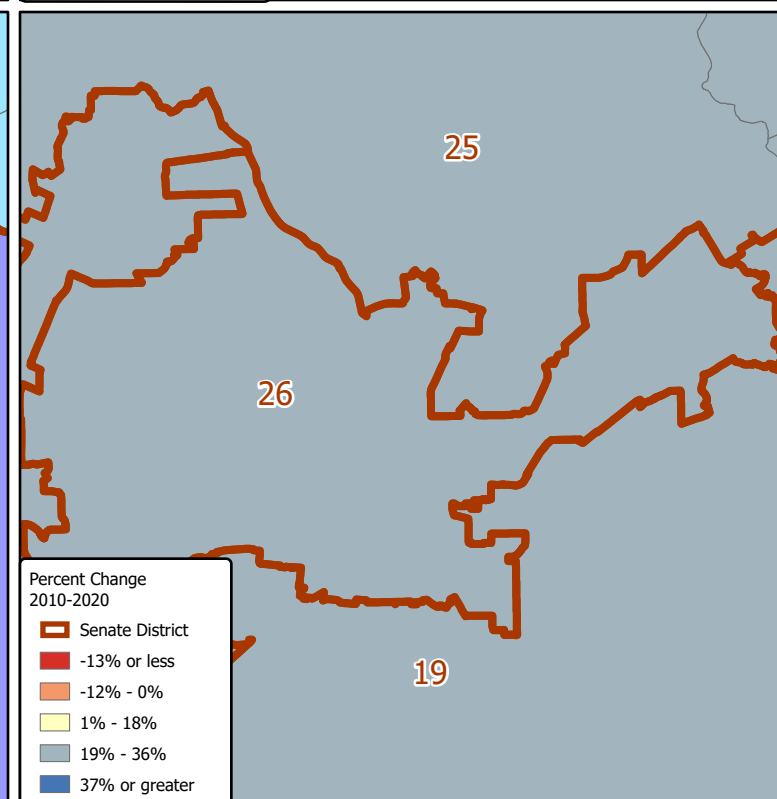

Texas Senate Districts

State Senate District 26

Source: Texas Demographic Center, Vintage 2018 Population Projections, 2010-2015 Migration Scenario
 Note: Data for all counties contained wholly or partially within Senate District.