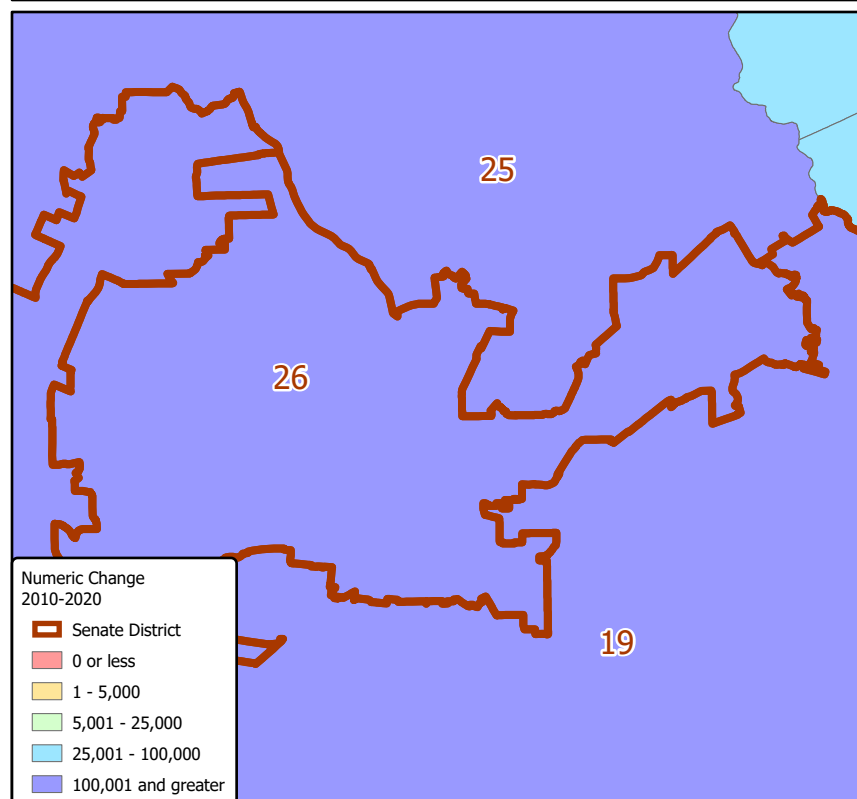

Texas Senate Districts

State Senate District 26

Source: Texas Demographic Center, Vintage 2018 Population Projections, 2010-2015 Migration Scenario
 Note: Data for all counties contained wholly or partially within Senate District.